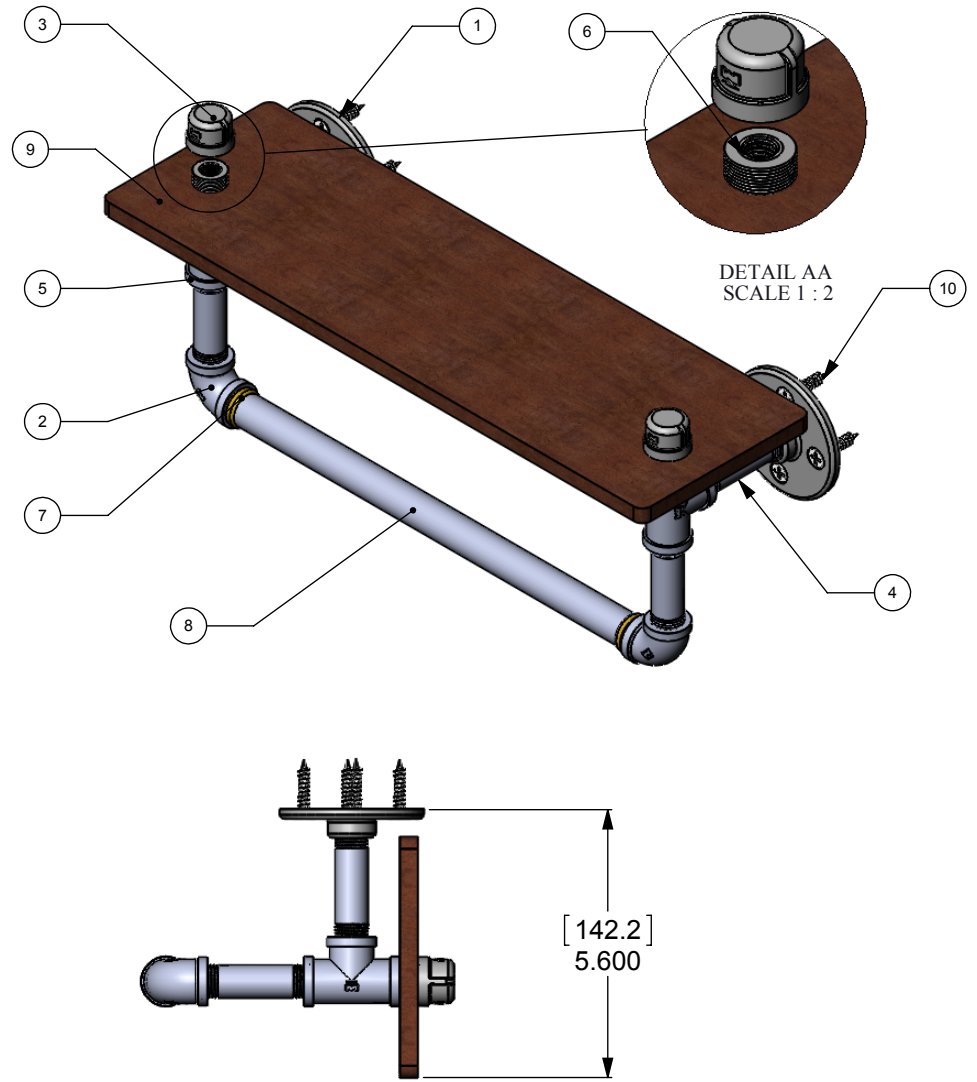

ITEM NO.	PART NUMBER	DESCRIPTION	QTY.
1	PIPE-FL38-3	3/8" FLANGE	2
2	PIPE-EL38-90	3/8" 90 DEG. ELBOW	2
3	PIPE-CAP-38	3/8" CAP	2
4	PIPE-NIP38-2.5	3/8" 2 1/2" NIP	4
5	PIPE-TEE-38	3/8" TEE	2
6	BUS-38X18	3/8" BUSHING	6
7	CRRD2-34	3/4" DOUBLE CK RING	2
8	TU34-14	3/4" TUBE 14"	1
9	IRWRT-16	IPE SHELF 16"	1
10	WOOD SCREW-12	#12 WOOD SCREW	8

APPROVED FOR PRODUCTION
 BY: RICHARD PAUL
 DATE: 5/27/2017

UNLESS OTHERWISE STATED	
.X	±.3mm
.XX	±.15mm
.XXX	±.008mm

COPYRIGHT © Allied Brass 2017

DRAWN	5/27/2017	I.M	MATERIAL:	BRASS	FINISH	TBD
CHECKED	5/27/2017	P.D	DESCRIPTION:		QUANTITY	TBD
APPROVED	5/27/2017	R.A	Pipeline Collection Ironwood Shelf with Towel Bar		DRAWING No.	REV
				P-460-16-WSTB		0
				SCALE	1:5	SHEET: 01 A4