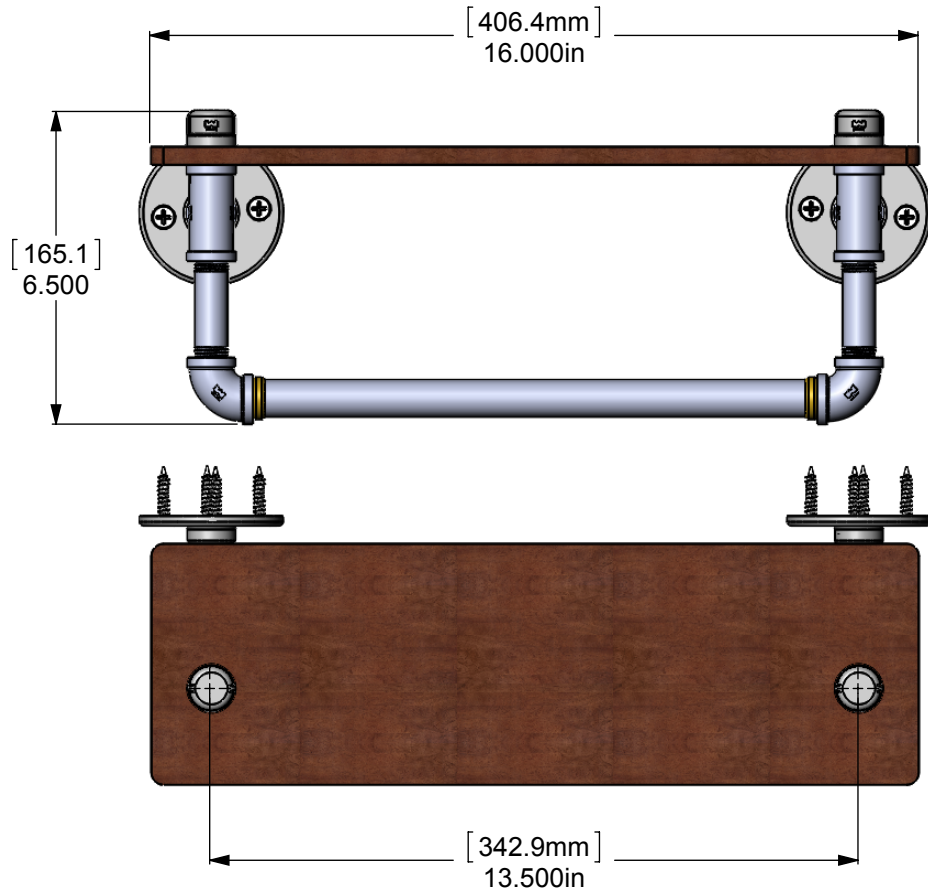

ITEM NO.	PART NUMBER	DESCRIPTION	QTY.
1	PIPE-FL38-3	3/8" FLANGE	2
2	PIPE-EL38-90	3/8" 90 DEG. ELBOW	2
3	PIPE-CAP-38	3/8" CAP	2
4	PIPE-NIP38-2.5	3/8" 2 1/2" NIP	4
5	PIPE-TEE-38	3/8" TEE	2
6	BUS-38X18	3/8" BUSHING	6
7	CRRD2-34	3/4" DOUBLE CK RING	2
8	TU34-14	3/4" TUBE 14"	1
9	IRWRT-16	IPE SHELF 16"	1
10	WOOD SCREW-12	#12 WOOD SCREW	8

APPROVED FOR PRODUCTION
 BY: RICHARD PAUL
 DATE: 5/27/2017

UNLESS OTHERWISE STATED	
.X	±.3mm
.XX	±.15mm
.XXX	±.008mm

COPYRIGHT © Allied Brass 2017

DRAWN	5/27/2017	I.M	MATERIAL:	BRASS	FINISH	TBD
CHECKED	5/27/2017	P.D	DESCRIPTION:		QUANTITY	TBD
APPROVED	5/27/2017	R.A	Pipeline Collection Ironwood Shelf with Towel Bar		DRAWING No.	REV
				P-460-16-WSTB		0
				SCALE	1:5	SHEET: 01 A4