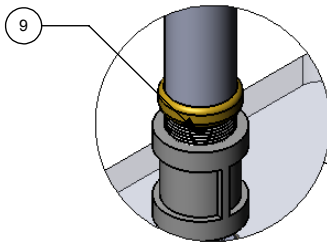

ITEM NO.	PART NUMBER	DESCRIPTION	QTY.
1	PIPE-FL38-3	3/8" FLANGE	2
2	PIPE-EL38-90	3/8" 90 DEG. ELBOW	2
3	PIPE-CAP-38	3/8" CAP	2
4	PIPE-NIP38-2.5	3/8" 2 1/2" NIP	2
5	PIPE-TEE-38	3/8" TEE	2
6	PIPE-CU-38	3/8" CUPLING	2
7	TU34-4	3/4" TUBE 4"	4
8	TU34-20	3/4" TUBE 20"	1
9	BUS-38X18	3/8" BUSHING	14
10	CRRD2-34	3/4" DOUBLE CK RING	10
11	GLRT-22	GLASS SHELF 22"	2
12	WOOD SCREW-12	#12 WOOD SCREW	8

DETAIL AA  
SCALE 1:2

**APPROVED FOR PRODUCTION**  
BY: RICHARD PAUL  
DATE: 6/8/2017

UNLESS OTHERWISE STATED	
.X	±.3mm
.XX	±.15mm
.XXX	±.008mm

COPYRIGHT © Allied Brass 2017

DRAWN	6/7/2017	I.M	MATERIAL:	BRASS	FINISH	TBD
CHECKED	6/7/2017	P.D	DESCRIPTION:		QUANTITY	TBD
APPROVED	6/7/2017	R.A	Pipeline Collection Double Glass Shelf with Towel Bar		DRAWING No.	REV
					P-430-22-DGSTB	0
				SCALE	1:6	SHEET: 01 A4