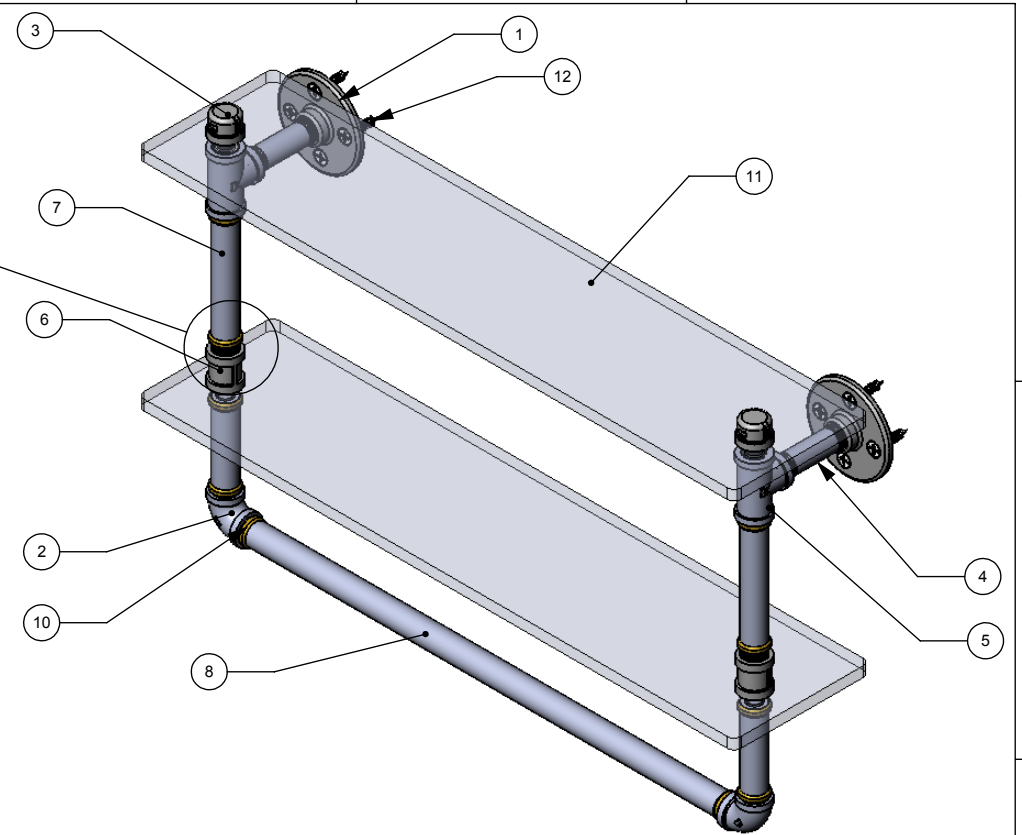

ITEM NO.	PART NUMBER	DESCRIPTION	QTY.
1	PIPE-FL38-3	3/8" FLANGE	2
2	PIPE-EL38-90	3/8" 90 DEG. ELBOW	2
3	PIPE-CAP-38	3/8" CAP	2
4	PIPE-NIP38-2.5	3/8" 2 1/2" NIP	2
5	PIPE-TEE-38	3/8" TEE	2
6	PIPE-CU-38	3/8" CUPLING	2
7	TU34-4	3/4" TUBE 4"	4
8	TU34-20	3/4" TUBE 20"	1
9	BUS-38X18	3/8" BUSHING	14
10	CRRD2-34	3/4" DOUBLE CK RING	10
11	GLRT-22	GLASS SHELF 22"	2
12	WOOD SCREW-12	#12 WOOD SCREW	8

DETAIL AA  
SCALE 1:2

**APPROVED FOR PRODUCTION**  
BY: RICHARD PAUL  
DATE: 6/8/2017

UNLESS OTHERWISE STATED	
.X	±.3mm
.XX	±.15mm
.XXX	±.008mm

COPYRIGHT © Allied Brass 2017

DRAWN	6/7/2017	I.M	MATERIAL:	BRASS	FINISH	TBD
CHECKED	6/7/2017	P.D	DESCRIPTION:		QUANTITY	TBD
APPROVED	6/7/2017	R.A	Pipeline Collection Double Glass Shelf with Towel Bar		DRAWING No.	REV
					P-430-22-DGSTB	0
				SCALE	1:6	SHEET: 01 A4