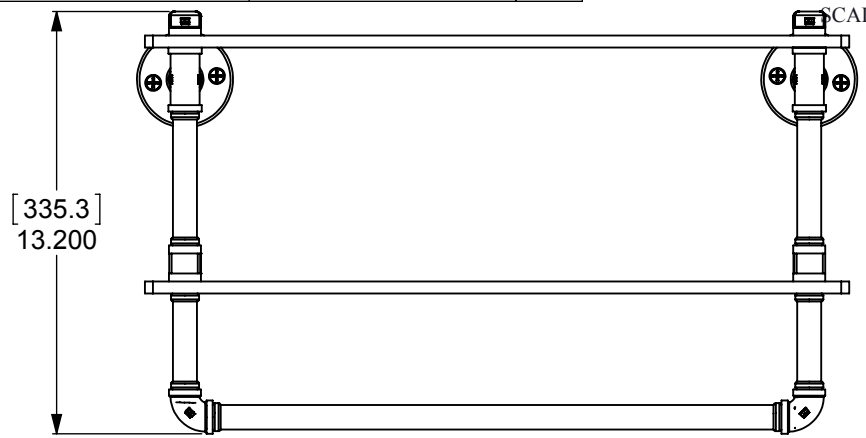

ITEM NO.	PART NUMBER	DESCRIPTION	QTY.
1	PIPE-FL38-3	3/8" FLANGE	2
2	PIPE-EL38-90	3/8" 90 DEG. ELBOW	2
3	PIPE-CAP-38	3/8" CAP	2
4	PIPE-NIP38-2.5	3/8" 2 1/2" NIP	2
5	PIPE-TEE-38	3/8" TEE	2
6	PIPE-CU-38	3/8" CUPLING	2
7	TU34-4	3/4" TUBE 4"	4
8	TU34-20	3/4" TUBE 20"	1
9	BUS-38X18	3/8" BUSHING	14
10	CRRD2-34	3/4" DOUBLE CK RING	10
11	GLRT-22	GLASS SHELF 22"	2
12	WOOD SCREW-12	#12 WOOD SCREW	8

DETAIL AA  
SCALE 1:2

**APPROVED FOR PRODUCTION**  
BY: RICHARD PAUL  
DATE: 6/8/2017

UNLESS OTHERWISE STATED	
.X	±.3mm
.XX	±.15mm
.XXX	±.008mm

COPYRIGHT © Allied Brass 2017

DRAWN	6/7/2017	I.M	MATERIAL:	BRASS	FINISH	TBD
CHECKED	6/7/2017	P.D	DESCRIPTION:		QUANTITY	TBD
APPROVED	6/7/2017	R.A	Pipeline Collection Double Glass Shelf with Towel Bar		DRAWING No.	REV
					P-430-22-DGSTB	0
				SCALE	1:6	SHEET: 01 A4