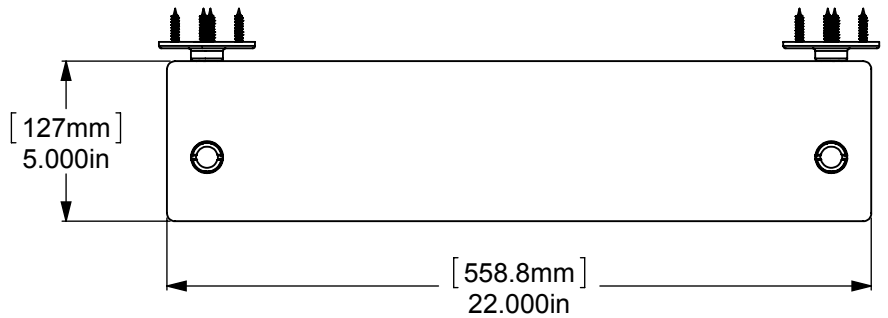

ITEM NO.	PART NUMBER	DESCRIPTION	QTY.
1	PIPE-FL38-3	3/8" FLANGE	2
2	PIPE-EL38-90	3/8" 90 DEG. ELBOW	2
3	PIPE-CAP-38	3/8" CAP	2
4	PIPE-NIP38-2.5	3/8" 2 1/2" NIP	2
5	PIPE-TEE-38	3/8" TEE	2
6	PIPE-CU-38	3/8" CUPLING	2
7	TU34-4	3/4" TUBE 4"	4
8	TU34-20	3/4" TUBE 20"	1
9	BUS-38X18	3/8" BUSHING	14
10	CRRD2-34	3/4" DOUBLE CK RING	10
11	GLRT-22	GLASS SHELF 22"	2
12	WOOD SCREW-12	#12 WOOD SCREW	8

DETAIL AA  
SCALE 1:2

**APPROVED FOR PRODUCTION**  
BY: RICHARD PAUL  
DATE: 6/8/2017

UNLESS OTHERWISE STATED	
.X	±.3mm
.XX	±.15mm
.XXX	±.008mm

COPYRIGHT © Allied Brass 2017

DRAWN	6/7/2017	I.M	MATERIAL:	BRASS	FINISH	TBD
CHECKED	6/7/2017	P.D	DESCRIPTION:		QUANTITY	TBD
APPROVED	6/7/2017	R.A	Pipeline Collection Double Glass Shelf with Towel Bar		DRAWING No.	REV
					P-430-22-DGSTB	0
				SCALE	1:6	SHEET: 01 A4