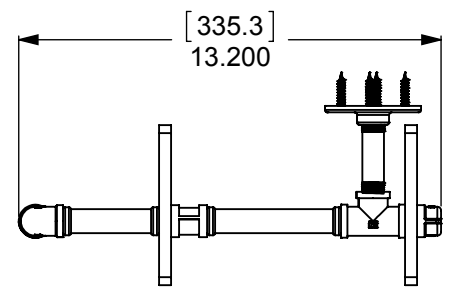

ITEM NO.	PART NUMBER	DESCRIPTION	QTY.
1	PIPE-FL38-3	3/8" FLANGE	2
2	PIPE-EL38-90	3/8" 90 DEG. ELBOW	2
3	PIPE-CAP-38	3/8" CAP	2
4	PIPE-NIP38-2.5	3/8" 2 1/2" NIP	2
5	PIPE-TEE-38	3/8" TEE	2
6	PIPE-CU-38	3/8" CUPLING	2
7	TU34-4	3/4" TUBE 4"	4
8	TU34-20	3/4" TUBE 20"	1
9	BUS-38X18	3/8" BUSHING	14
10	CRRD2-34	3/4" DOUBLE CK RING	10
11	GLRT-22	GLASS SHELF 22"	2
12	WOOD SCREW-12	#12 WOOD SCREW	8

DETAIL AA  
SCALE 1:2

**APPROVED FOR PRODUCTION**  
BY: RICHARD PAUL  
DATE: 6/8/2017

UNLESS OTHERWISE STATED	
.X	±.3mm
.XX	±.15mm
.XXX	±.008mm

COPYRIGHT © Allied Brass 2017

DRAWN	6/7/2017	I.M	MATERIAL:	BRASS	FINISH	TBD
CHECKED	6/7/2017	P.D	DESCRIPTION:		QUANTITY	TBD
APPROVED	6/7/2017	R.A	Pipeline Collection Double Glass Shelf with Towel Bar		DRAWING No.	REV
					P-430-22-DGSTB	0
				SCALE	1:6	SHEET: 01 A4