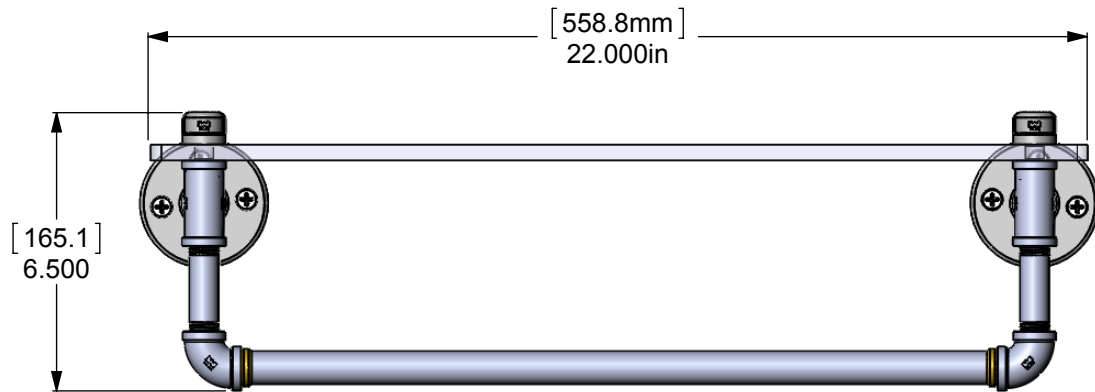

ITEM NO.	PART NUMBER	DESCRIPTION	QTY.
1	PIPE-FL38-3	3/8" FLANGE	2
2	PIPE-EL38-90	3/8" 90 DEG. ELBOW	2
3	PIPE-CAP-38	3/8" CAP	2
4	PIPE-NIP38-2.5	3/8" 2 1/2" NIP	4
5	PIPE-TEE-38	3/8" TEE	2
6	BUS-38X18	3/8" BUSHING	6
7	CRRD2-34	3/4" DOUBLE CK RING	2
8	TU34-19	3/4" TUBE 19"	1
9	GLRT-22	GLASS SHELF 22"	1
10	WOOD SCREW-12	#12 WOOD SCREW	8

APPROVED FOR PRODUCTION
 BY: RICHARD PAUL
 DATE: 5/27/2017

UNLESS OTHERWISE STATED

.X	±.3mm
.XX	±.15mm
.XXX	±.008mm

COPYRIGHT © Allied Brass 2017

DRAWN	5/27/2017	I.M	MATERIAL:	BRASS	FINISH	TBD
CHECKED	5/27/2017	P.D	DESCRIPTION:		QUANTITY	TBD
APPROVED	5/27/2017	R.A	Pipeline Collection Glass Shelf with Towel Bar		DRAWING No.	REV
					P-410-22-GSTB	0
				SCALE	1:5	SHEET: 01 A4