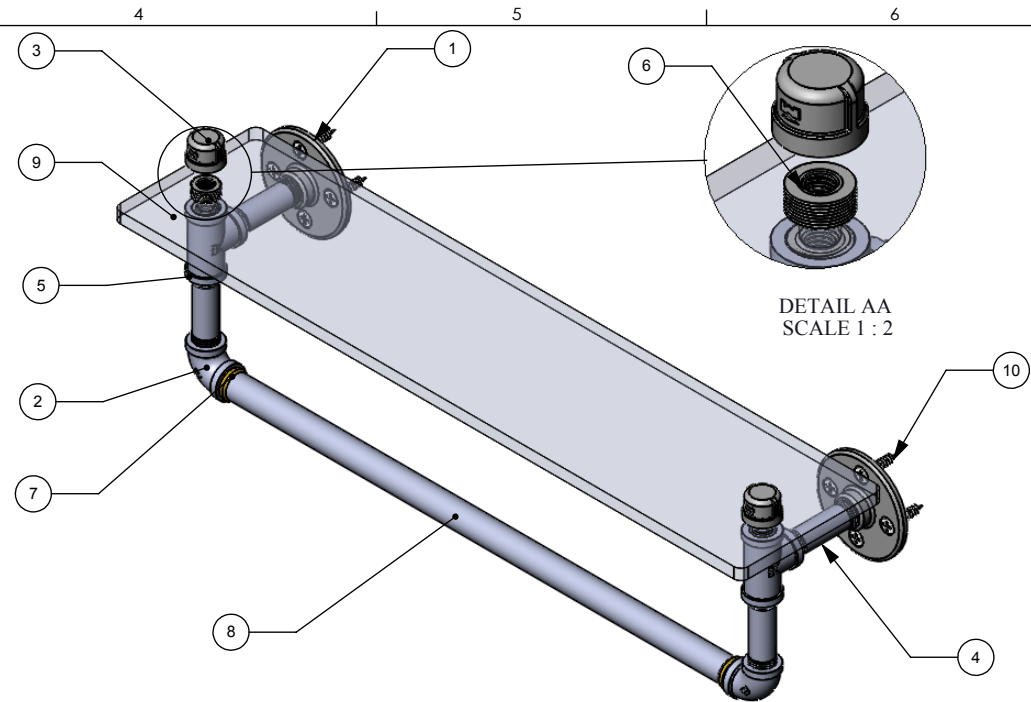

ITEM NO.	PART NUMBER	DESCRIPTION	QTY.
1	PIPE-FL38-3	3/8" FLANGE	2
2	PIPE-EL38-90	3/8" 90 DEG. ELBOW	2
3	PIPE-CAP-38	3/8" CAP	2
4	PIPE-NIP38-2.5	3/8" 2 1/2" NIP	4
5	PIPE-TEE-38	3/8" TEE	2
6	BUS-38X18	3/8" BUSHING	6
7	CRRD2-34	3/4" DOUBLE CK RING	2
8	TU34-19	3/4" TUBE 19"	1
9	GLRT-22	GLASS SHELF 22"	1
10	WOOD SCREW-12	#12 WOOD SCREW	8

APPROVED FOR PRODUCTION
 BY: RICHARD PAUL
 DATE: 5/27/2017

UNLESS OTHERWISE STATED

.X	±.3mm
.XX	±.15mm
.XXX	±.008mm

COPYRIGHT © Allied Brass 2017

DRAWN	5/27/2017	I.M	MATERIAL:	BRASS	FINISH	TBD
CHECKED	5/27/2017	P.D	DESCRIPTION:		QUANTITY	TBD
APPROVED	5/27/2017	R.A	Pipeline Collection Glass Shelf with Towel Bar		DRAWING No.	REV
					P-410-22-GSTB	0
				SCALE	1:5	SHEET: 01 A4