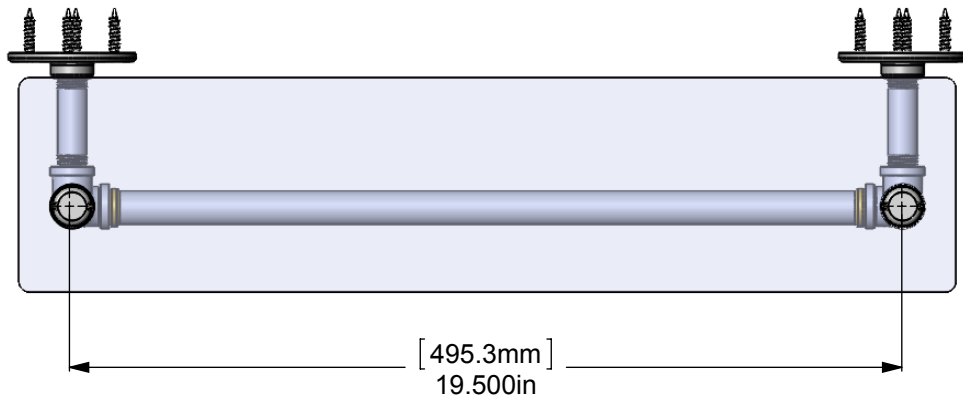

ITEM NO.	PART NUMBER	DESCRIPTION	QTY.
1	PIPE-FL38-3	3/8" FLANGE	2
2	PIPE-EL38-90	3/8" 90 DEG. ELBOW	2
3	PIPE-CAP-38	3/8" CAP	2
4	PIPE-NIP38-2.5	3/8" 2 1/2" NIP	4
5	PIPE-TEE-38	3/8" TEE	2
6	BUS-38X18	3/8" BUSHING	6
7	CRRD2-34	3/4" DOUBLE CK RING	2
8	TU34-19	3/4" TUBE 19"	1
9	GLRT-22	GLASS SHELF 22"	1
10	WOOD SCREW-12	#12 WOOD SCREW	8

APPROVED FOR PRODUCTION
 BY: RICHARD PAUL
 DATE: 5/27/2017

UNLESS OTHERWISE STATED

.X	±.3mm
.XX	±.15mm
.XXX	±.008mm

COPYRIGHT © Allied Brass 2017

DRAWN	5/27/2017	I.M	MATERIAL:	BRASS	FINISH	TBD
CHECKED	5/27/2017	P.D	DESCRIPTION:		QUANTITY	TBD
APPROVED	5/27/2017	R.A	Pipeline Collection Glass Shelf with Towel Bar		DRAWING No.	REV
					P-410-22-GSTB	0
				SCALE	1:5	SHEET: 01 A4