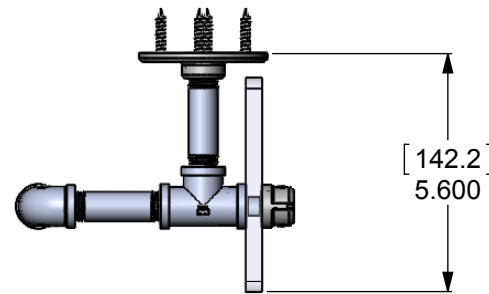

ITEM NO.	PART NUMBER	DESCRIPTION	QTY.
1	PIPE-FL38-3	3/8" FLANGE	2
2	PIPE-EL38-90	3/8" 90 DEG. ELBOW	2
3	PIPE-CAP-38	3/8" CAP	2
4	PIPE-NIP38-2.5	3/8" 2 1/2" NIP	4
5	PIPE-TEE-38	3/8" TEE	2
6	BUS-38X18	3/8" BUSHING	6
7	CRRD2-34	3/4" DOUBLE CK RING	2
8	TU34-19	3/4" TUBE 19"	1
9	GLRT-22	GLASS SHELF 22"	1
10	WOOD SCREW-12	#12 WOOD SCREW	8

APPROVED FOR PRODUCTION
 BY: RICHARD PAUL
 DATE: 5/27/2017

UNLESS OTHERWISE STATED

.X	±.3mm
.XX	±.15mm
.XXX	±.008mm

COPYRIGHT © Allied Brass 2017

DRAWN	5/27/2017	I.M	MATERIAL:	BRASS	FINISH	TBD
CHECKED	5/27/2017	P.D	DESCRIPTION:		QUANTITY	TBD
APPROVED	5/27/2017	R.A	Pipeline Collection Glass Shelf with Towel Bar		DRAWING No.	REV
					P-410-22-GSTB	0
				SCALE	1:5	SHEET: 01 A4