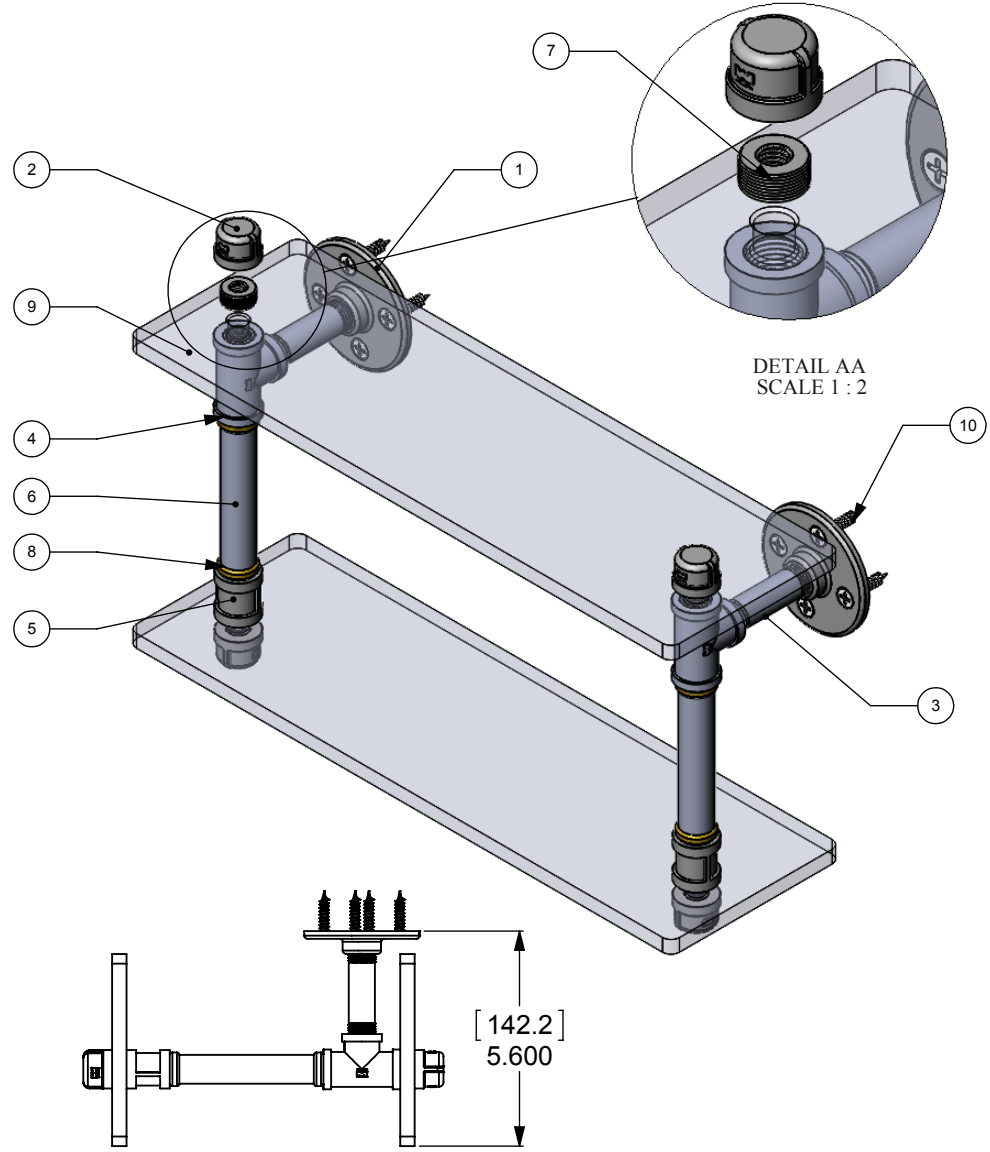

ITEM NO.	PART NUMBER	DESCRIPTION	QTY.
1	PIPE-FL38-3	3/8" FLANGE	2
2	PIPE-CAP-38	3/8" CAP	4
3	PIPE-NIP38-2.5	3/8" 2 1/2" NIP	2
4	PIPE-TEE-38	3/8" TEE	2
5	PIPE-CU-38	3/8" CUPLING	2
6	TU34-6	3/4" TUBE 6"	2
7	BUS-38X18	3/8 BUSHING	12
8	CRRD2-34	3/4" DOUBLE CK RING	4
9	GLRT-16	GLASS SHELF 16"	2
10	WOOD SCREW-12	#12 WOOD SCREW	8

APPROVED FOR PRODUCTION
 BY: RICHARD PAUL
 DATE: 5/31/2017

UNLESS OTHERWISE STATED

.X	±.3mm
.XX	±.15mm
.XXX	±.008mm

COPYRIGHT © Allied Brass 2017

DRAWN	5/28/2017	I.M	MATERIAL:	BRASS	FINISH	TBD
CHECKED	5/28/2017	P.D	DESCRIPTION:		QUANTITY	TBD
APPROVED	5/28/2017	R.A	Pipeline Collection Double Glass Shelf		DRAWING No.	REV
					P-420-16-DGS	
					SCALE	1:5
					SHEET: 01	A4