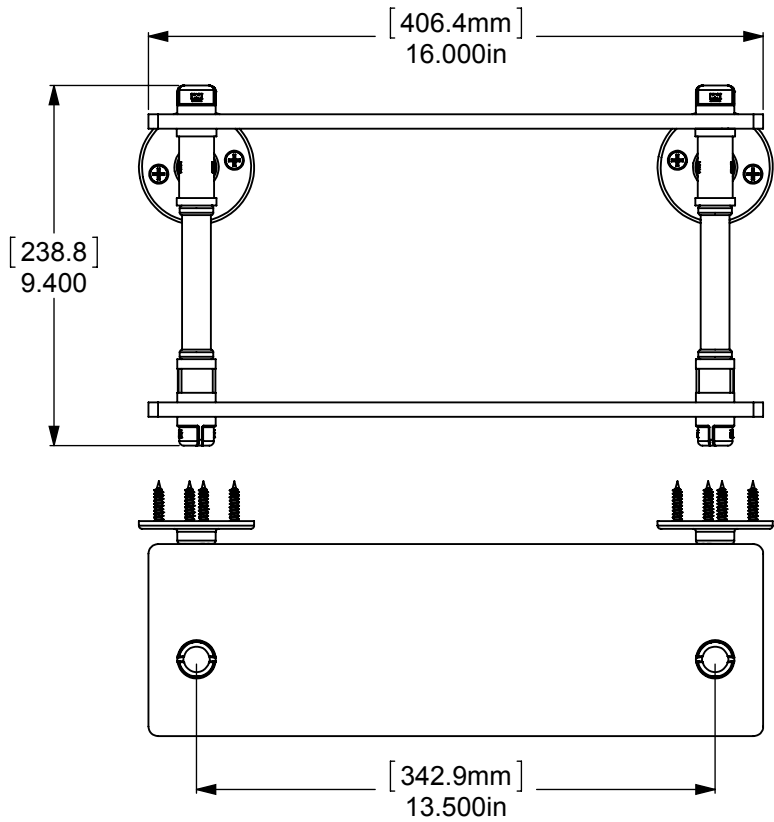

ITEM NO.	PART NUMBER	DESCRIPTION	QTY.
1	PIPE-FL38-3	3/8" FLANGE	2
2	PIPE-CAP-38	3/8" CAP	4
3	PIPE-NIP38-2.5	3/8" 2 1/2" NIP	2
4	PIPE-TEE-38	3/8" TEE	2
5	PIPE-CU-38	3/8" CUPLING	2
6	TU34-6	3/4" TUBE 6"	2
7	BUS-38X18	3/8 BUSHING	12
8	CRRD2-34	3/4" DOUBLE CK RING	4
9	GLRT-16	GLASS SHELF 16"	2
10	WOOD SCREW-12	#12 WOOD SCREW	8

APPROVED FOR PRODUCTION
 BY: RICHARD PAUL
 DATE: 5/31/2017

UNLESS OTHERWISE STATED

.X	±.3mm
.XX	±.15mm
.XXX	±.008mm

COPYRIGHT © Allied Brass 2017

DRAWN	5/28/2017	I.M	MATERIAL:	BRASS	FINISH	TBD
CHECKED	5/28/2017	P.D	DESCRIPTION:		QUANTITY	TBD
APPROVED	5/28/2017	R.A	Pipeline Collection Double Glass Shelf		DRAWING No.	REV
					P-420-16-DGS	
					SCALE	1:5
					SHEET: 01	A4