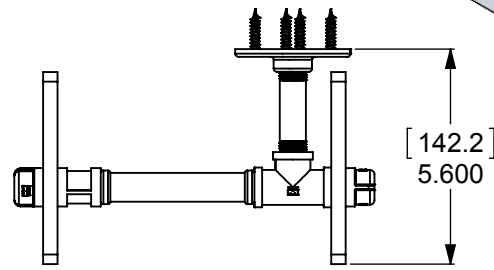

ITEM NO.	PART NUMBER	DESCRIPTION	QTY.
1	PIPE-FL38-3	3/8" FLANGE	2
2	PIPE-CAP-38	3/8" CAP	4
3	PIPE-NIP38-2.5	3/8" 2 1/2" NIP	2
4	PIPE-TEE-38	3/8" TEE	2
5	PIPE-CU-38	3/8" CUPLING	2
6	TU34-6	3/4" TUBE 6"	2
7	BUS-38X18	3/8 BUSHING	12
8	CRRD2-34	3/4" DOUBLE CK RING	4
9	GLRT-16	GLASS SHELF 16"	2
10	WOOD SCREW-12	#12 WOOD SCREW	8

APPROVED FOR PRODUCTION
 BY: RICHARD PAUL
 DATE: 5/31/2017

UNLESS OTHERWISE STATED

.X	±.3mm
.XX	±.15mm
.XXX	±.008mm

COPYRIGHT © Allied Brass 2017

DRAWN	5/28/2017	I.M	MATERIAL:	BRASS	FINISH	TBD
CHECKED	5/28/2017	P.D	DESCRIPTION:		QUANTITY	TBD
APPROVED	5/28/2017	R.A	Pipeline Collection Double Glass Shelf		DRAWING No.	REV
					P-420-16-DGS	
					SCALE	1:5
					SHEET: 01	A4