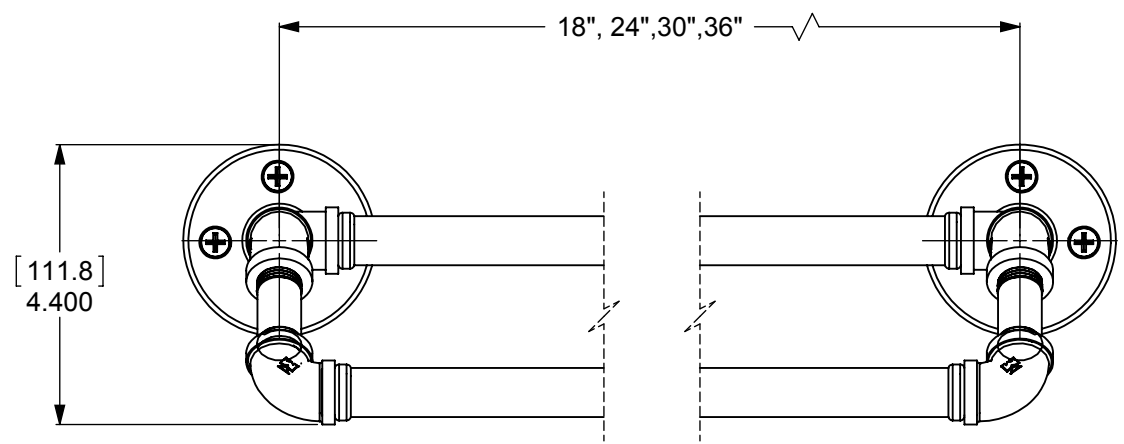

ITEM NO.	PART NUMBER	DESCRIPTION	QTY.
1	PIPE-FL38-3	3/8" FLANGE	2
2	PIPE-TEE-38	3/8" TEE	2
3	PIPE-EL38-45	3/8" 45 DEG. ELBOW	2
4	PIPE-EL38-90	3/8" 90 DEG. ELBOW	2
5	PIPE-NIP38-1.5	3/8" 1 1/2" NIP	2
6	TU34-1	3/4" TUBE 1"	2
7	TU34-2.5	3/4" TUBE 2 1/2"	2
8	BUS-38X18	3/8" BUSHING	12
9	CRRD-34	3/4" CK RING	12
10	TU34	3/4" TUBE	2
11	WOOD SCREW-12	#12 WOOD SCREW	8

APPROVED FOR PRODUCTION
 BY: RICHARD PAUL
 DATE: 5/27/2017

UNLESS OTHERWISE STATED	
.X	±.3mm
.XX	±.15mm
.XXX	±.008mm

COPYRIGHT © Allied Brass 2017

DRAWN	5/27/2017	I.M	MATERIAL:	BRASS	FINISH	TBD
CHECKED	5/27/2017	P.D	DESCRIPTION:		QUANTITY	TBD
APPROVED	5/27/2017	R.A	Pipeline Collection Double Towel Bar		DRAWING No.	REV
				P-220-DTB		0
				SCALE	1:2	SHEET: 01 A4