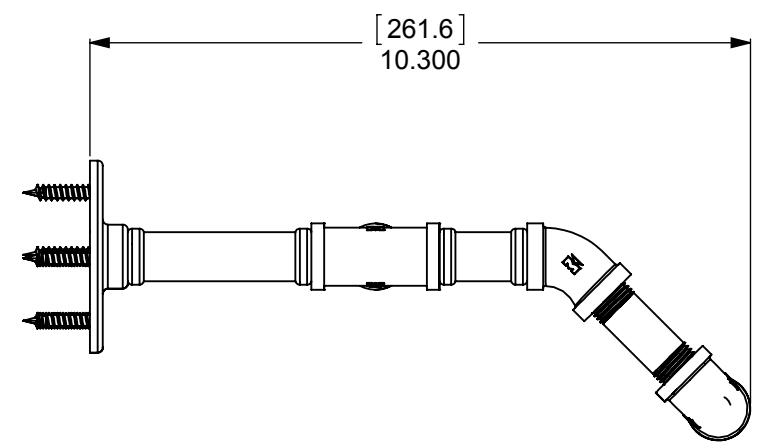

ITEM NO.	PART NUMBER	DESCRIPTION	QTY.
1	PIPE-FL38-3	3/8" FLANGE	2
2	PIPE-TEE-38	3/8" TEE	2
3	PIPE-EL38-45	3/8" 45 DEG. ELBOW	2
4	PIPE-EL38-90	3/8" 90 DEG. ELBOW	2
5	PIPE-NIP38-1.5	3/8" 1 1/2" NIP	2
6	TU34-1	3/4" TUBE 1"	2
7	TU34-2.5	3/4" TUBE 2 1/2"	2
8	BUS-38X18	3/8" BUSHING	12
9	CRRD-34	3/4" CK RING	12
10	TU34	3/4" TUBE	2
11	WOOD SCREW-12	#12 WOOD SCREW	8

APPROVED FOR PRODUCTION
 BY: RICHARD PAUL
 DATE: 5/27/2017

UNLESS OTHERWISE STATED	
.X	±.3mm
.XX	±.15mm
.XXX	±.008mm

COPYRIGHT © Allied Brass 2017

DRAWN	5/27/2017	I.M	MATERIAL:	BRASS	FINISH	TBD
CHECKED	5/27/2017	P.D	DESCRIPTION:		QUANTITY	TBD
APPROVED	5/27/2017	R.A	Pipeline Collection Double Towel Bar		DRAWING No.	REV
				P-220-DTB		0
				SCALE	1:2	SHEET: 01 A4