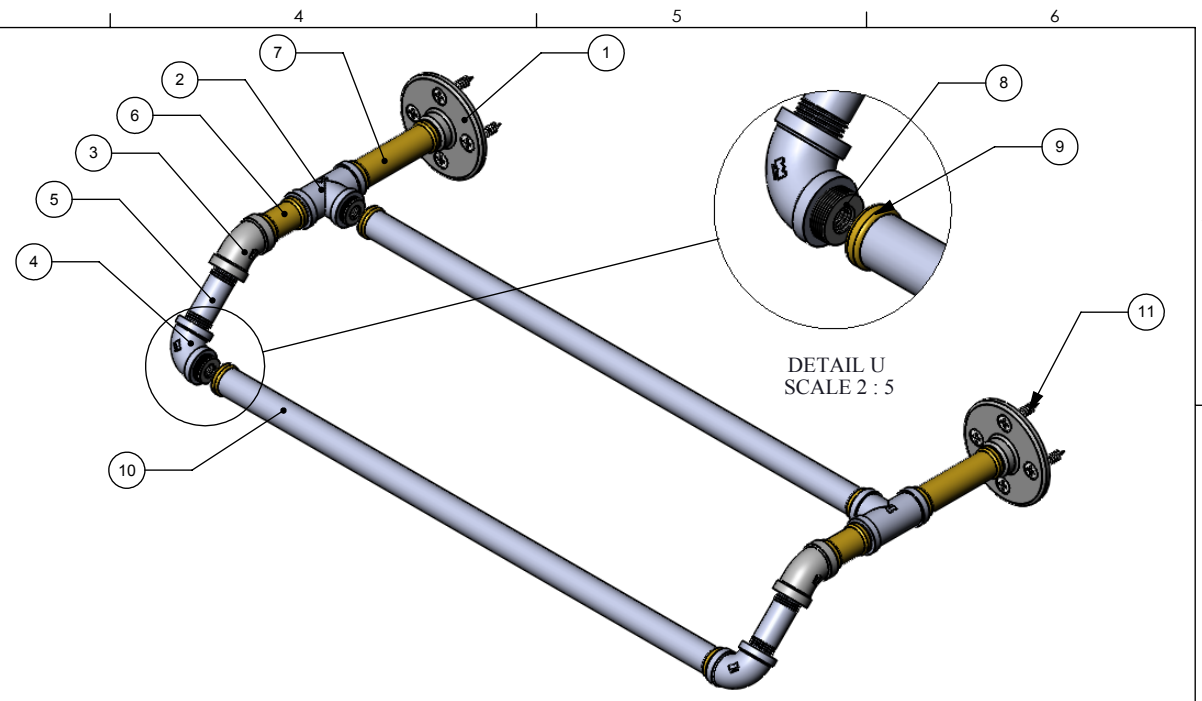

ITEM NO.	PART NUMBER	DESCRIPTION	QTY.
1	PIPE-FL38-3	3/8" FLANGE	2
2	PIPE-TEE-38	3/8" TEE	2
3	PIPE-EL38-45	3/8" 45 DEG. ELBOW	2
4	PIPE-EL38-90	3/8" 90 DEG. ELBOW	2
5	PIPE-NIP38-1.5	3/8" 1 1/2" NIP	2
6	TU34-1	3/4" TUBE 1"	2
7	TU34-2.5	3/4" TUBE 2 1/2"	2
8	BUS-38X18	3/8" BUSHING	12
9	CRRD-34	3/4" CK RING	12
10	TU34	3/4" TUBE	2
11	WOOD SCREW-12	#12 WOOD SCREW	8

APPROVED FOR PRODUCTION
 BY: RICHARD PAUL
 DATE: 5/27/2017

UNLESS OTHERWISE STATED	
.X	±.3mm
.XX	±.15mm
.XXX	±.008mm

COPYRIGHT © Allied Brass 2017

DRAWN	5/27/2017	I.M	MATERIAL:	BRASS	FINISH	TBD
CHECKED	5/27/2017	P.D	DESCRIPTION:		QUANTITY	TBD
APPROVED	5/27/2017	R.A	Pipeline Collection Double Towel Bar		DRAWING No.	REV
				P-220-DTB		0
				SCALE	1:2	SHEET: 01 A4