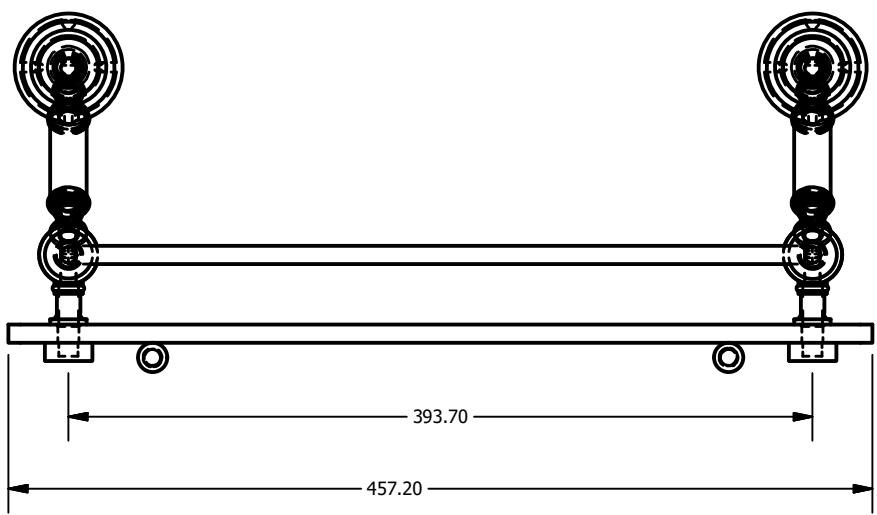

2

1

WP-1-18-GAL			
ITEM	QTY	PART NUMBER	DESCRIPTION
1	2	BPWW	BACKPLATE
2	2	CARD-58	CAP
3	2	CARD-1	CAP
4	8	NKSL-78	7/8 Inch Neck Slip Fitting X .75 Inch Diameter
5	4	CRRD-34	CHECK RING
6	2	BL2TD-135-1.25	2 TAP FOR GLASS SHELF
7	1	GLRT-8X18	GLASS
8	2	TU-34-2.5	TUBE
9	2	BL3TD-135-1.25	3 TAP FOR GLASS SHELF
10	4	CRRD-12	CHECK RING
11	2	TU12-1	TUBE 1"
12	1	TU38-15.5	GALLERY TUBE
13	2	BLT2T-1	HUB

APPROVED FOR PRODUCTION
 By: RICHARD PAUL
 Date: 10-15-18

UNLESS OTHERWISE SPECIFIED	
.X	± .3mm
.XX	± .15mm
.XXX	± .008mm

UNIT IS IN MM.

DRAWN	10-15-18	IM
CHECKED	10-15-18	P.D.
APPROVED	10-15-18	R.A.

MATERIAL: BRASS
 DESCRIPTION: Waverly Place Collection
 18 Inch Floating Glass Shelf
 with Gallery Shelf

FINISH	TBD
QTY	TBD
DRAWING NO.	
WP-1-18-GAL	
SCALE	1.5:1
SHEET:	1 OF 1
REV	0
A4	

2

1