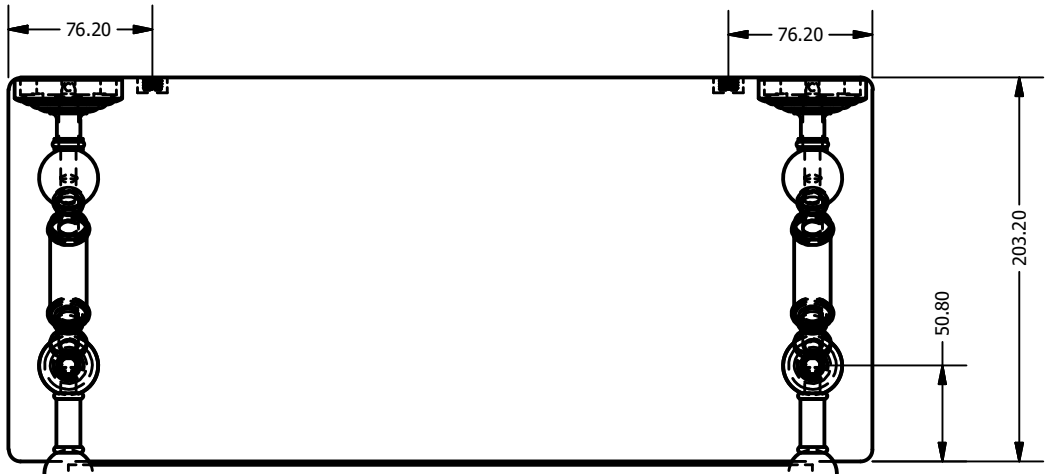

2

1

WP-1-18-GAL			
ITEM	QTY	PART NUMBER	DESCRIPTION
1	2	BPWW	BACKPLATE
2	2	CARD-58	CAP
3	2	CARD-1	CAP
4	8	NKSL-78	7/8 Inch Neck Slip Fitting X .75 Inch Diameter
5	4	CRRD-34	CHECK RING
6	2	BL2TD-135-1.25	2 TAP FOR GLASS SHELF
7	1	GLRT-8X18	GLASS
8	2	TU-34-2.5	TUBE
9	2	BL3TD-135-1.25	3 TAP FOR GLASS SHELF
10	4	CRRD-12	CHECK RING
11	2	TU12-1	TUBE 1"
12	1	TU38-15.5	GALLERY TUBE
13	2	BLT2T-1	HUB

APPROVED FOR PRODUCTION
 By: RICHARD PAUL
 Date: 10-15-18

UNLESS OTHERWISE SPECIFIED	
.X	± .3mm
.XX	± .15mm
.XXX	± .008mm

UNIT IS IN MM.

DRAWN	10-15-18	IM
CHECKED	10-15-18	P.D.
APPROVED	10-15-18	R.A.

MATERIAL: BRASS
 DESCRIPTION: Waverly Place Collection
 18 Inch Floating Glass Shelf
 with Gallery Shelf

FINISH	TBD
QTY	TBD
DRAWING NO.	
WP-1-18-GAL	
SCALE	1.5:1
SHEET:	1 OF 1
REV	0
A4	

2

1