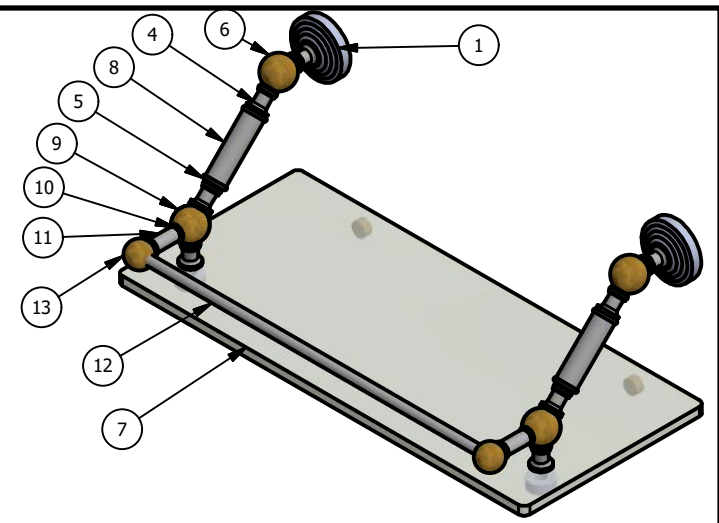

2

1

WP-1-18-GAL			
ITEM	QTY	PART NUMBER	DESCRIPTION
1	2	BPWW	BACKPLATE
2	2	CARD-58	CAP
3	2	CARD-1	CAP
4	8	NKSL-78	7/8 Inch Neck Slip Fitting X .75 Inch Diameter
5	4	CRRD-34	CHECK RING
6	2	BL2TD-135-1.25	2 TAP FOR GLASS SHELF
7	1	GLRT-8X18	GLASS
8	2	TU-34-2.5	TUBE
9	2	BL3TD-135-1.25	3 TAP FOR GLASS SHELF
10	4	CRRD-12	CHECK RING
11	2	TU12-1	TUBE 1"
12	1	TU38-15.5	GALLERY TUBE
13	2	BLT2T-1	HUB

APPROVED FOR PRODUCTION
 By: RICHARD PAUL
 Date: 10-15-18

UNLESS OTHERWISE SPECIFIED	
.X	± .3mm
.XX	± .15mm
.XXX	± .008mm

UNIT IS IN MM.

DRAWN	10-15-18	IM
CHECKED	10-15-18	P.D.
APPROVED	10-15-18	R.A.

MATERIAL: BRASS
 DESCRIPTION: Waverly Place Collection
 18 Inch Floating Glass Shelf
 with Gallery Shelf

FINISH	TBD
QTY	TBD
DRAWING NO.	
WP-1-18-GAL	
SCALE	1.5:1
SHEET:	1 OF 1
REV	0
A4	

2

1