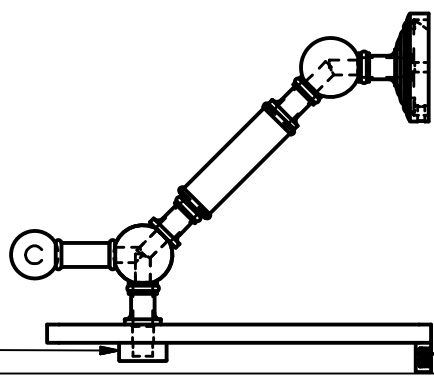

2

1

WP-1-18-GAL			
ITEM	QTY	PART NUMBER	DESCRIPTION
1	2	BPWW	BACKPLATE
2	2	CARD-58	CAP
3	2	CARD-1	CAP
4	8	NKSL-78	7/8 Inch Neck Slip Fitting X .75 Inch Diameter
5	4	CRRD-34	CHECK RING
6	2	BL2TD-135-1.25	2 TAP FOR GLASS SHELF
7	1	GLRT-8X18	GLASS
8	2	TU-34-2.5	TUBE
9	2	BL3TD-135-1.25	3 TAP FOR GLASS SHELF
10	4	CRRD-12	CHECK RING
11	2	TU12-1	TUBE 1"
12	1	TU38-15.5	GALLERY TUBE
13	2	BLT2T-1	HUB

APPROVED FOR PRODUCTION
 By: RICHARD PAUL
 Date: 10-15-18

UNLESS OTHERWISE SPECIFIED	
.X	± .3mm
.XX	± .15mm
.XXX	± .008mm

UNIT IS IN MM.

DRAWN	10-15-18	IM
CHECKED	10-15-18	P.D.
APPROVED	10-15-18	R.A.

MATERIAL: BRASS
 DESCRIPTION: Waverly Place Collection
 18 Inch Floating Glass Shelf
 with Gallery Shelf

FINISH	TBD
QTY	TBD
DRAWING NO.	
WP-1-18-GAL	
SCALE	1.5:1
SHEET:	1 OF 1
REV	0
A4	

2

1