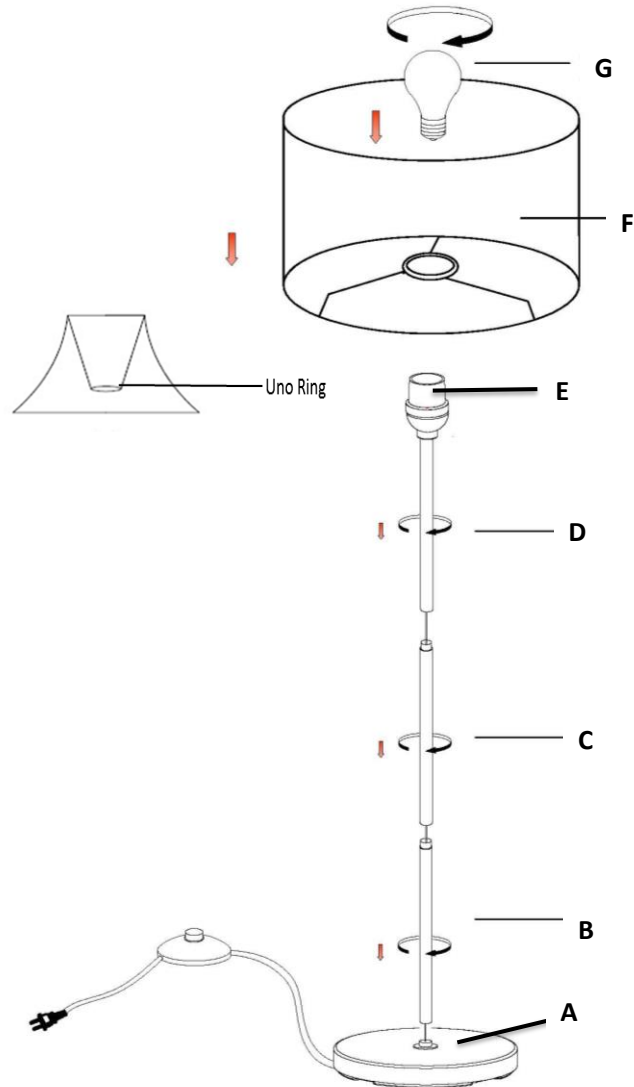

This lamp is for indoor use only. The lamp should not be used near water. Never immerse the lamp in water or other liquids. Never cover the lamp with any object including cloth or paper as this is a fire hazard. Do not handle the bulb immediately after the light is turned off as it will be hot. This is not a toy.

ASSEMBLY INSTRUCTIONS:

1. Lay out all parts on a flat surface.
  2. Begin assembly at the bottom of the lamp.
  3. Insert lamp pole (B) into lamp base (A) and tighten.
  4. Insert lamp pole (C) into lamp pole (B) and tighten.
  5. Insert lamp pole (D) into lamp pole (C) and tighten..
  6. *If necessary, pull cord down through poles and out the bottom of the base.
  6. Remove remove the protective plastic from the lamp shade (F) and place the uno ring onto the lamp socket (E).
  7. Install bulb (G) (NOT INCLUDED). Only use bulbs of specified type and maximum rated wattage or less.
  8. Plug the electrical supply cord into the wall outlet.
2. To turn On/Off use the foot switch located on the cord.

CLEANING & MAINTENANCE:

1. Unplug the fixture before cleaning.
2. Use a clean, dry, soft, lint-free cloth.
3. Do not use water or other chemical cleaning agents.

60W

1 x Type A Medium Base Bulb (not included)