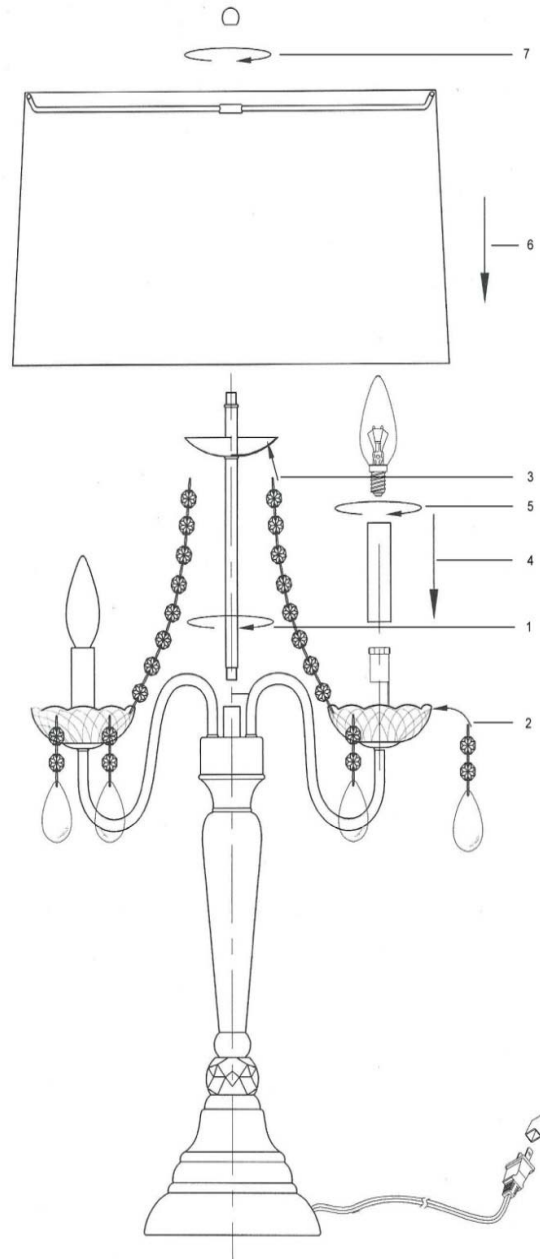

This lamp is for indoor use only. The lamp should not be used near water. Never immerse the lamp in water or other liquids. Never cover the lamp with any object including cloth or paper as this is a fire hazard. Do not handle the bulb immediately after the light is turned off as it will be hot. This is not a toy. It is recommended that you wear gloves during assembly.

**PLEASE NOTE:

1. **1. THE PARTS NEEDED FOR ASSEMBLY OF THIS LAMP WILL BE LOCATED IN ONE OR MORE OF THE CORNER CARDBOARD TRIANGLES INSIDE THE BOX**
2. **2. THE SAUCER PLATES ARE VERY PLIABLE, IF BENDING HAS OCCURRED THEY CAN EASILY BE MOLDED BACK INTO THEIR ORIGINAL SHAPE.**

ASSEMBLY INSTRUCTIONS:

1. Tighten the rod (1) to the base of the lamp.
2. Hang crystal drops (2) onto the acrylic saucer plates.
3. Hang strings of crystals (3) from the upper middle iron plate to the acrylic saucer plates on either side.
4. Take metal tubes (4) and lower them around the sockets (These will rest on top of the saucer plates.)
5. Install bulbs (5). Only use bulbs of specified type and maximum rated wattage or less.
6. Remove the protective plastic from the lamp shade (6) and secure the lamp shade (6) to the rod (1) with the screw finial (7).
7. Plug the electrical supply cord into the wall outlet.

CLEANING & MAINTENANCE:

1. Unplug the fixture before cleaning.
2. Use a clean, dry, soft, lint-free cloth.
3. Do not use water or other chemical cleaning agents.

Requires 3 x 40W Candelabra Base Type B bulbs (not included)