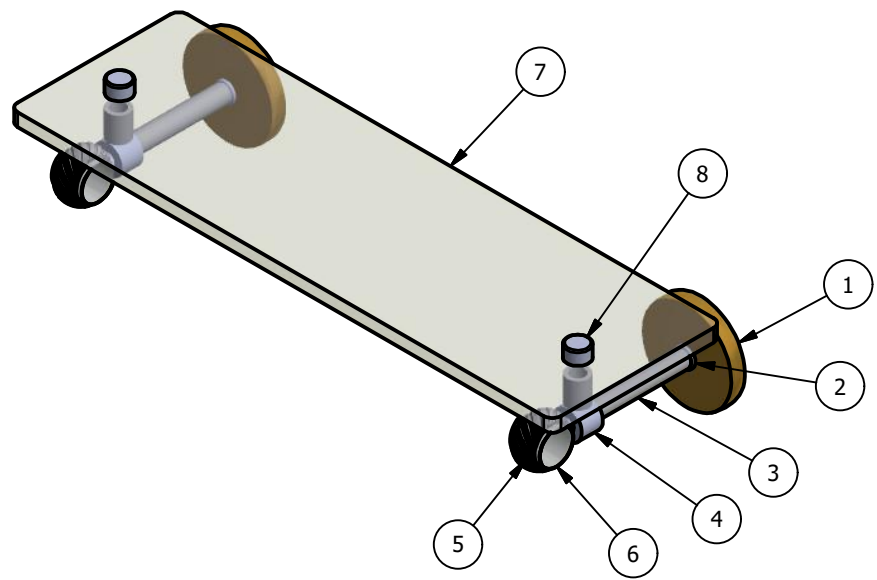

2

1

PARTS LIST

ITEM	QTY	PART NUMBER	DESCRIPTION
1	2	BPRD	BACKPLATE
2	4	CRRD-12	CHECK RING
3	2	TU12-3	TUBE
4	2	MR-TILT-FITT	CONNECTOR
5	2	RGTWT-1	RING WITH NEW SIZE HOLE
6	2	AC-HHUB	ACRYLIC HUB
7	1	GLRT-16	16" GLASS
8	2	CARD-58	CAP
9	2	PSRDS-58	HUB

UNLESS OTHERWISE SPECIFIED	
.X	± .3mm
.XX	± .15mm
.XXX	± .008mm

UNIT IS IN MM.

DRAWN	10-15-18	IM	MATERIAL:	BRASS
CHECKED	10-15-18	P.D.	DESCRIPTION:	
APPROVED	10-15-18	R.A.		

Clearview Collection
16 Inch Glass Shelf
w/ Twisted Accent

APPROVED FOR PRODUCTION
By: RICHARD PAUL
Date: 10-15-18

FINISH	TBD
QTY	TBD
DRAWING NO.	REV
CV-1T-16	0
SCALE	1.5:1 SHEET: 1 OF 1 A4

2

1