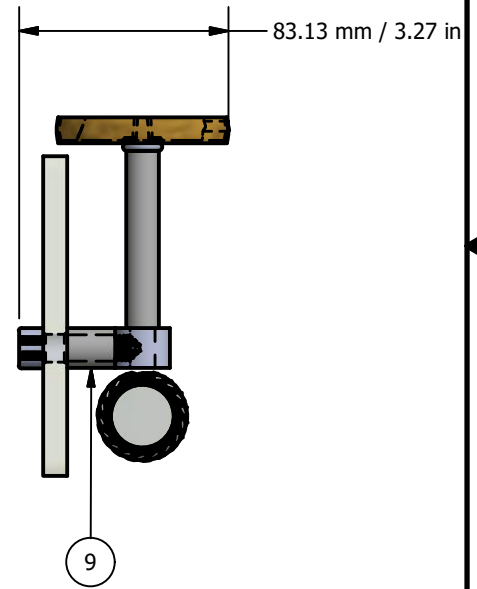

2

1

PARTS LIST

ITEM	QTY	PART NUMBER	DESCRIPTION
1	2	BPRD	BACKPLATE
2	4	CRRD-12	CHECK RING
3	2	TU12-3	TUBE
4	2	MR-TILT-FITT	CONNECTOR
5	2	RGTWT-1	RING WITH NEW SIZE HOLE
6	2	AC-HHUB	ACRYLIC HUB
7	1	GLRT-16	16" GLASS
8	2	CARD-58	CAP
9	2	PSRDS-58	HUB

UNLESS OTHERWISE SPECIFIED	
.X	± .3mm
.XX	± .15mm
.XXX	± .008mm

UNIT IS IN MM.

DRAWN	10-15-18	IM	MATERIAL:	BRASS
CHECKED	10-15-18	P.D.	DESCRIPTION:	
APPROVED	10-15-18	R.A.		

Clearview Collection
16 Inch Glass Shelf
w/ Twisted Accent

APPROVED FOR PRODUCTION
By: RICHARD PAUL
Date: 10-15-18

FINISH	TBD
QTY	TBD
DRAWING NO.	REV
CV-1T-16	0
SCALE	1.5:1 SHEET: 1 OF 1 A4

2

1