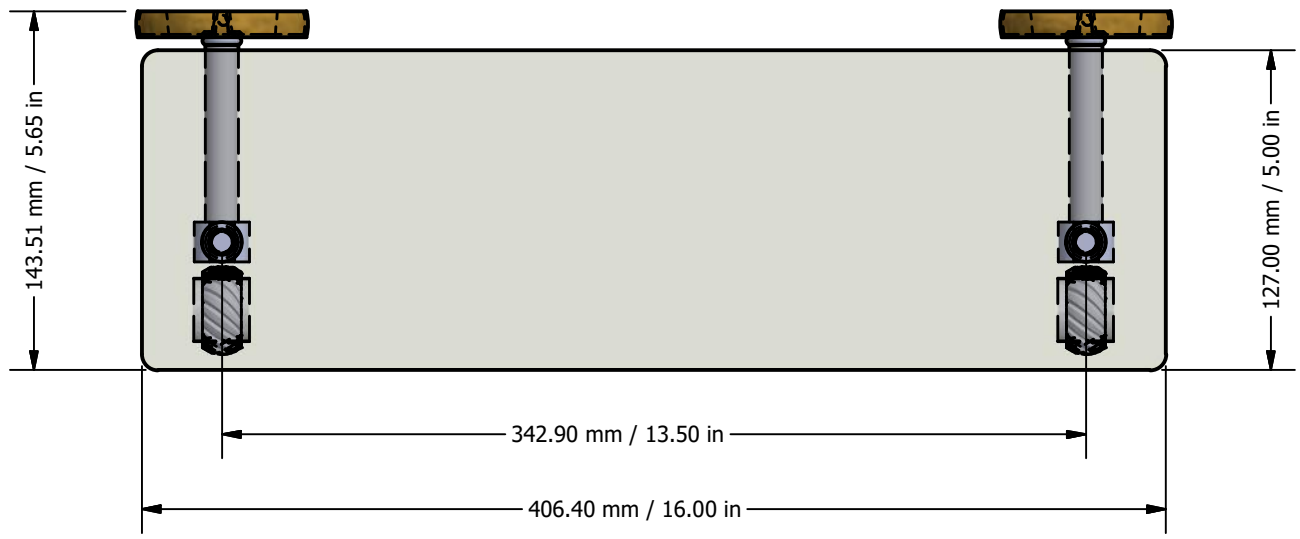

2

1

PARTS LIST

ITEM	QTY	PART NUMBER	DESCRIPTION
1	2	BPRD	BACKPLATE
2	4	CRRD-12	CHECK RING
3	2	TU12-3	TUBE
4	2	MR-TILT-FITT	CONNECTOR
5	2	RGTWT-1	RING WITH NEW SIZE HOLE
6	2	AC-HHUB	ACRYLIC HUB
7	1	GLRT-16	16" GLASS
8	2	CARD-58	CAP
9	2	PSRDS-58	HUB

UNLESS OTHERWISE SPECIFIED	
.X	± .3mm
.XX	± .15mm
.XXX	± .008mm

UNIT IS IN MM.

DRAWN	10-15-18	IM	MATERIAL:	BRASS
CHECKED	10-15-18	P.D.	DESCRIPTION:	
APPROVED	10-15-18	R.A.		

Clearview Collection
16 Inch Glass Shelf
w/ Twisted Accent

APPROVED FOR PRODUCTION
By: RICHARD PAUL
Date: 10-15-18

FINISH	TBD
QTY	TBD
DRAWING NO.	REV
CV-1T-16	0
SCALE	1.5:1 SHEET: 1 OF 1 A4

2

1