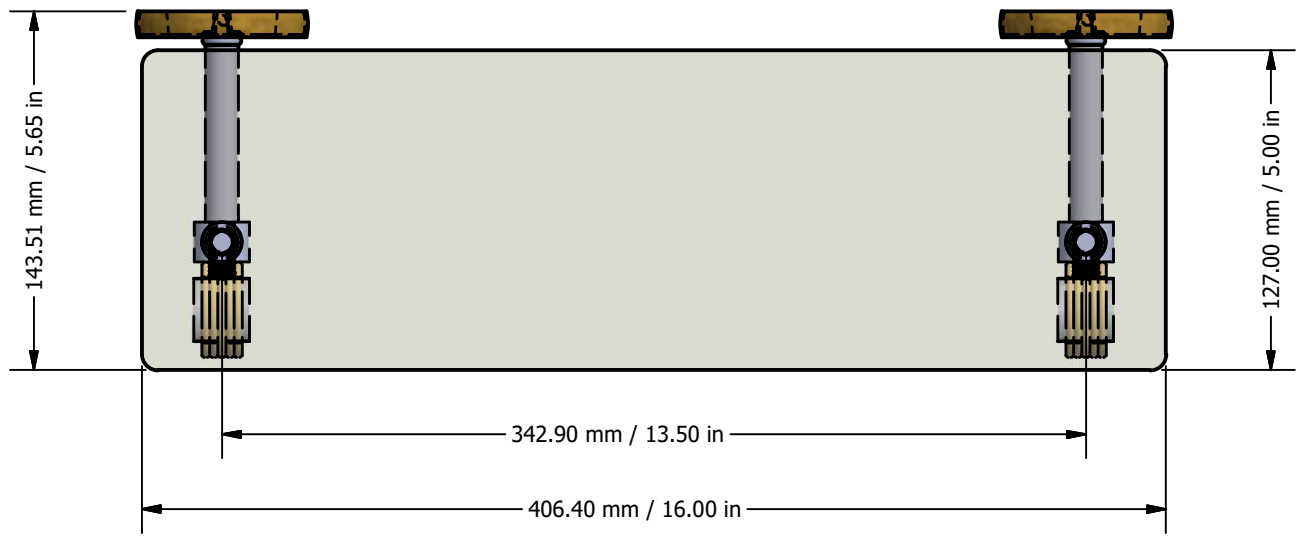

2

1

PARTS LIST

ITEM	QTY	PART NUMBER	DESCRIPTION
1	2	BPRD	BACKPLATE
2	4	CRRD-12	CHECK RING
3	2	TU12-3	TUBE
4	2	MR-TILT-FITT	CONNECTOR
5	2	RGGVT-1	RING WITH NEW SIZE HOLE
6	2	AC-HHUB	ACRYLIC HUB
7	1	GLRT-16	16" GLASS
8	2	CARD-58	CAP
9	2	PSRDS-58	HUB

UNLESS OTHERWISE SPECIFIED	
.X	± .3mm
.XX	± .15mm
.XXX	± .008mm

UNIT IS IN MM.

DRAWN	10-15-18	IM	MATERIAL:	BRASS
CHECKED	10-15-18	P.D.	DESCRIPTION:	
APPROVED	10-15-18	R.A.		

Clearview Collection
16 Inch Glass Shelf
w/ Groovy Accent

APPROVED FOR PRODUCTION
By: RICHARD PAUL
Date: 10-15-18

FINISH	TBD
QTY	TBD
DRAWING NO.	REV
CV-1G-16	0
SCALE	1.5:1 SHEET: 1 OF 1 A4

2

1