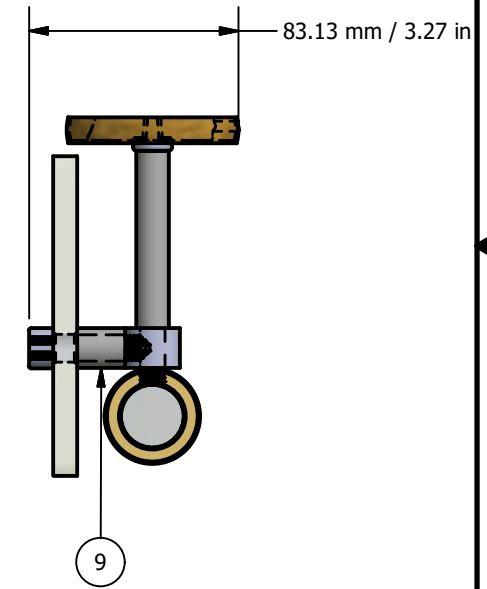

2

1

PARTS LIST

ITEM	QTY	PART NUMBER	DESCRIPTION
1	2	BPRD	BACKPLATE
2	4	CRRD-12	CHECK RING
3	2	TU12-3	TUBE
4	2	MR-TILT-FITT	CONNECTOR
5	2	RGGVT-1	RING WITH NEW SIZE HOLE
6	2	AC-HHUB	ACRYLIC HUB
7	1	GLRT-16	16" GLASS
8	2	CARD-58	CAP
9	2	PSRDS-58	HUB

UNLESS OTHERWISE SPECIFIED	
.X	± .3mm
.XX	± .15mm
.XXX	± .008mm

UNIT IS IN MM.

DRAWN	10-15-18	IM	MATERIAL:	BRASS
CHECKED	10-15-18	P.D.	DESCRIPTION:	
APPROVED	10-15-18	R.A.		

Clearview Collection
16 Inch Glass Shelf
w/ Groovy Accent

APPROVED FOR PRODUCTION
By: RICHARD PAUL
Date: 10-15-18

FINISH	TBD
QTY	TBD
DRAWING NO.	REV
CV-1G-16	0
SCALE	1.5:1 SHEET: 1 OF 1 A4

2

1