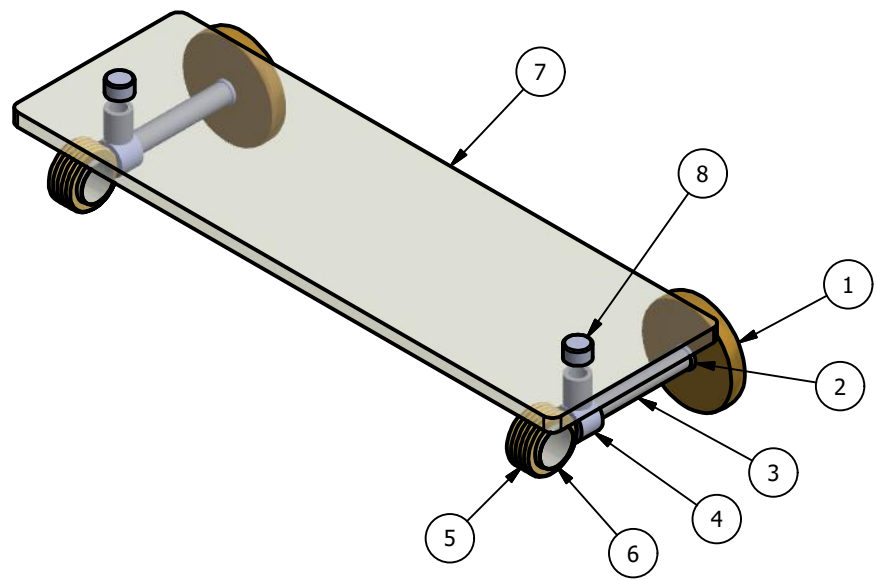

2

1

PARTS LIST

ITEM	QTY	PART NUMBER	DESCRIPTION
1	2	BPRD	BACKPLATE
2	4	CRRD-12	CHECK RING
3	2	TU12-3	TUBE
4	2	MR-TILT-FITT	CONNECTOR
5	2	RGGVT-1	RING WITH NEW SIZE HOLE
6	2	AC-HHUB	ACRYLIC HUB
7	1	GLRT-16	16" GLASS
8	2	CARD-58	CAP
9	2	PSRDS-58	HUB

UNLESS OTHERWISE SPECIFIED	
.X	± .3mm
.XX	± .15mm
.XXX	± .008mm

UNIT IS IN MM.

DRAWN	10-15-18	IM	MATERIAL:	BRASS
CHECKED	10-15-18	P.D.	DESCRIPTION:	
APPROVED	10-15-18	R.A.		

Clearview Collection
16 Inch Glass Shelf
w/ Groovy Accent

APPROVED FOR PRODUCTION
By: RICHARD PAUL
Date: 10-15-18

FINISH	TBD
QTY	TBD
DRAWING NO.	REV
CV-1G-16	0
SCALE	1.5:1 SHEET: 1 OF 1 A4

2

1