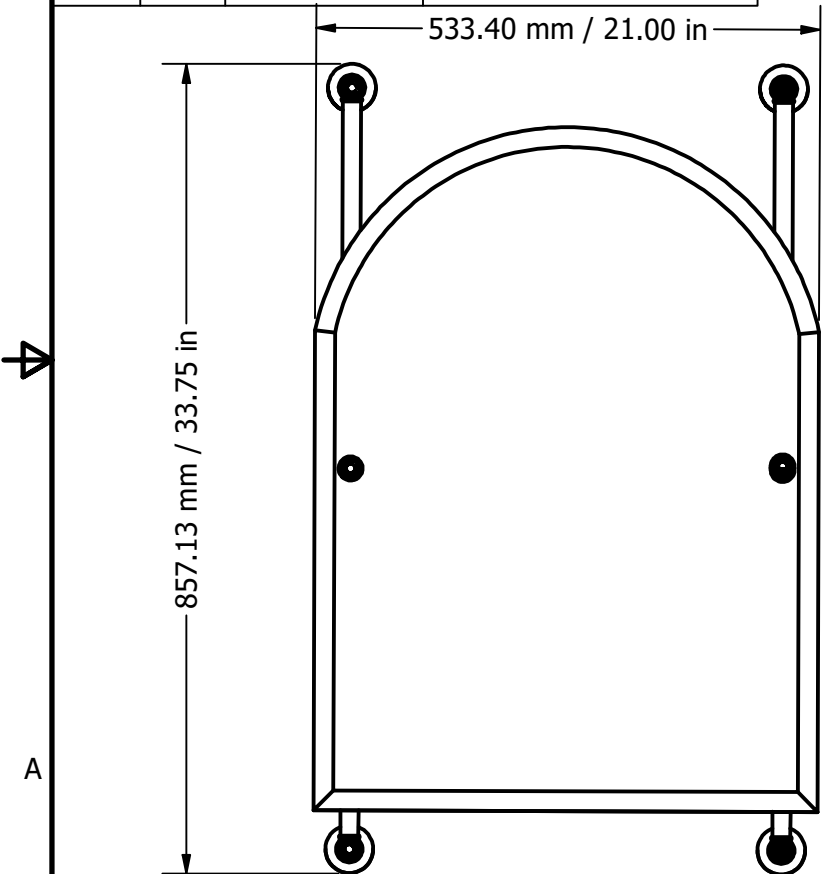

PARTS LIST			
ITEM	QTY	PART NUMBER	DESCRIPTION
1	4	TBBS-2	BACKPLATE
2	1	MRAT-94	ARC TOP MIRROR
3	4	TSPS-2	HUB
4	6	CRYSCAP-20	CRYSTAL CAP
5	2	MR-TILT-FIT	HUB
6	8	CRRD-34	CHECK RING
7	2	KBBD-1	HUB
8	4	TU34-15	TUBE

APPROVED FOR PRODUCTION
 By: RICHARD PAUL
 Date: 01-29-20

UNLESS OTHERWISE SPECIFIED	
.X	± .3mm
.XX	± .15mm
.XXX	± .008mm

DRAWN	1-29-20	IM	MATERIAL:	BRASS		FINISH	TBD		
CHECKED	1-29-20	P.D.	DESCRIPTION:			QTY	TBD		
APPROVED	1-29-20	R.A.	Carolina Crystal Collection Arc Top Rail Mounted Mirror			DRAWING NO.			
 THIRD ANGLE PROJECTION						CC-27-94		REV	
						SCALE	1.5:1	SHEET: 1 OF 1	A4