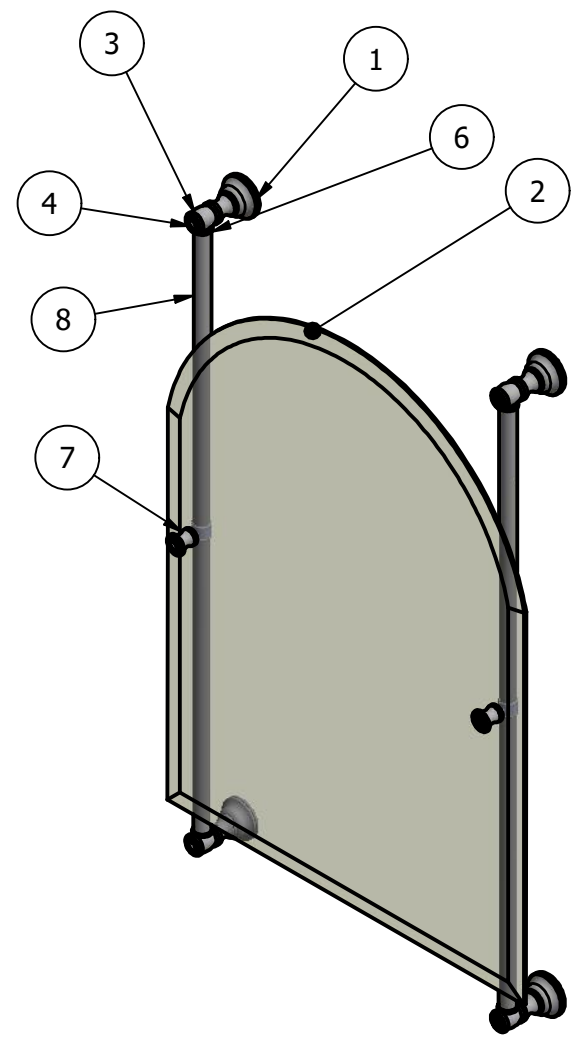

PARTS LIST			
ITEM	QTY	PART NUMBER	DESCRIPTION
1	4	TBBS-2	BACKPLATE
2	1	MRAT-94	ARC TOP MIRROR
3	4	TSPS-2	HUB
4	6	CRYSCAP-20	CRYSTAL CAP
5	2	MR-TILT-FIT	HUB
6	8	CRRD-34	CHECK RING
7	2	KBBD-1	HUB
8	4	TU34-15	TUBE

APPROVED FOR PRODUCTION
 By: RICHARD PAUL
 Date: 01-29-20

UNLESS OTHERWISE SPECIFIED	
.X	± .3mm
.XX	± .15mm
.XXX	± .008mm

DRAWN	1-29-20	IM	MATERIAL:	BRASS		FINISH	TBD		
CHECKED	1-29-20	P.D.	DESCRIPTION:			QTY	TBD		
APPROVED	1-29-20	R.A.	Carolina Crystal Collection Arc Top Rail Mounted Mirror			DRAWING NO.			
 THIRD ANGLE PROJECTION						CC-27-94		REV	
						SCALE	1.5:1	SHEET: 1 OF 1	A4