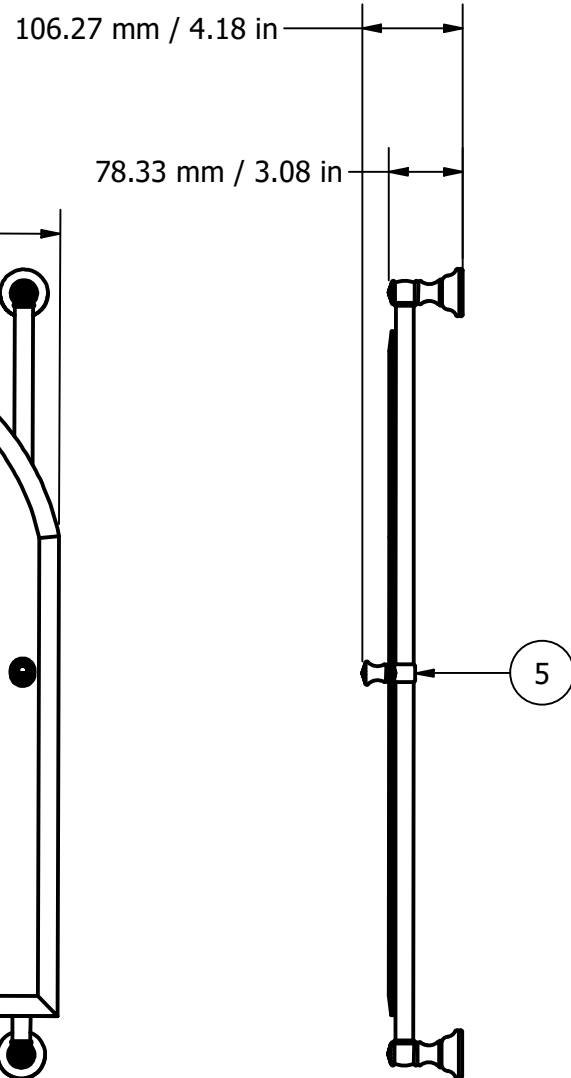

PARTS LIST			
ITEM	QTY	PART NUMBER	DESCRIPTION
1	4	TBBS-2	BACKPLATE
2	1	MRAT-94	ARC TOP MIRROR
3	4	TSPS-2	HUB
4	6	CRYSCAP-20	CRYSTAL CAP
5	2	MR-TILT-FIT	HUB
6	8	CRRD-34	CHECK RING
7	2	KBBD-1	HUB
8	4	TU34-15	TUBE

APPROVED FOR PRODUCTION
 By: RICHARD PAUL
 Date: 01-29-20

UNLESS OTHERWISE SPECIFIED	
.X	± .3mm
.XX	± .15mm
.XXX	± .008mm

DRAWN	1-29-20	IM	MATERIAL:	BRASS		FINISH	TBD		
CHECKED	1-29-20	P.D.	DESCRIPTION:			QTY	TBD		
APPROVED	1-29-20	R.A.	Carolina Crystal Collection Arc Top Rail Mounted Mirror			DRAWING NO.			
 THIRD ANGLE PROJECTION						CC-27-94		REV	
						SCALE	1.5:1	SHEET: 1 OF 1	A4