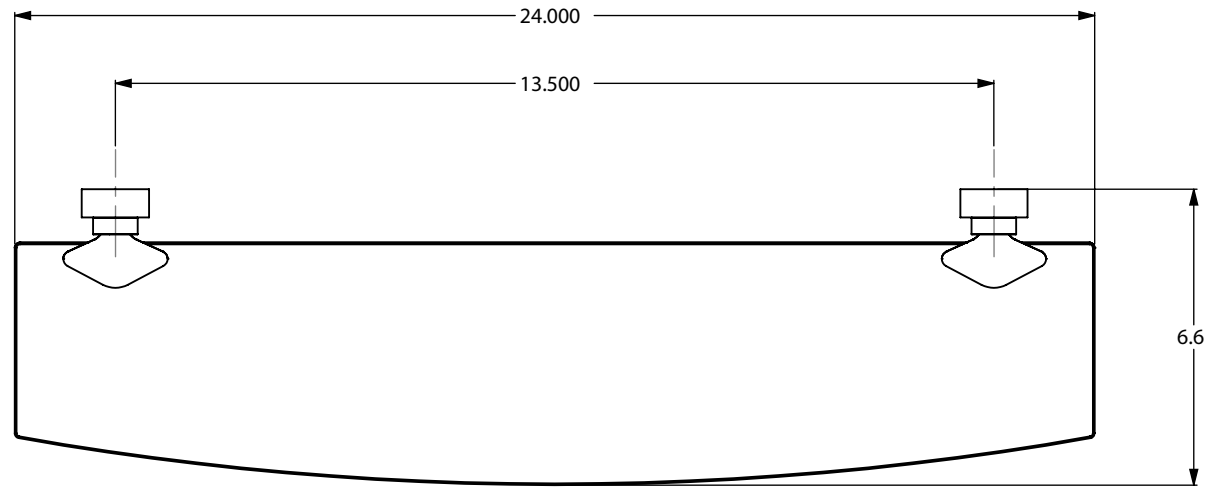

| ITEM NO. | PART NUMBER | DESCRIPTION | QTY. |
|----------|-------------|--------------|------|
| 1 | RGSMT | CONNECTOR | 2 |
| 2 | Card-1 | END LOCK | 2 |
| 3 | #2ARM BACK | SUPPORT LOCK | 2 |
| 4 | BKSHV | End Lock | 2 |
| 5 | GLBV-24 | Glass | 1 |

| | | | |
|------------------------------|--|--------------------|-----|
| MATERIAL: BRASS | | FINISH | TBD |
| DESCRIPTION: | | QTY | TBD |
| Venus Collection Glass Shelf | | DRAWING NO. 433-24 | |
| | | REV 0 | |