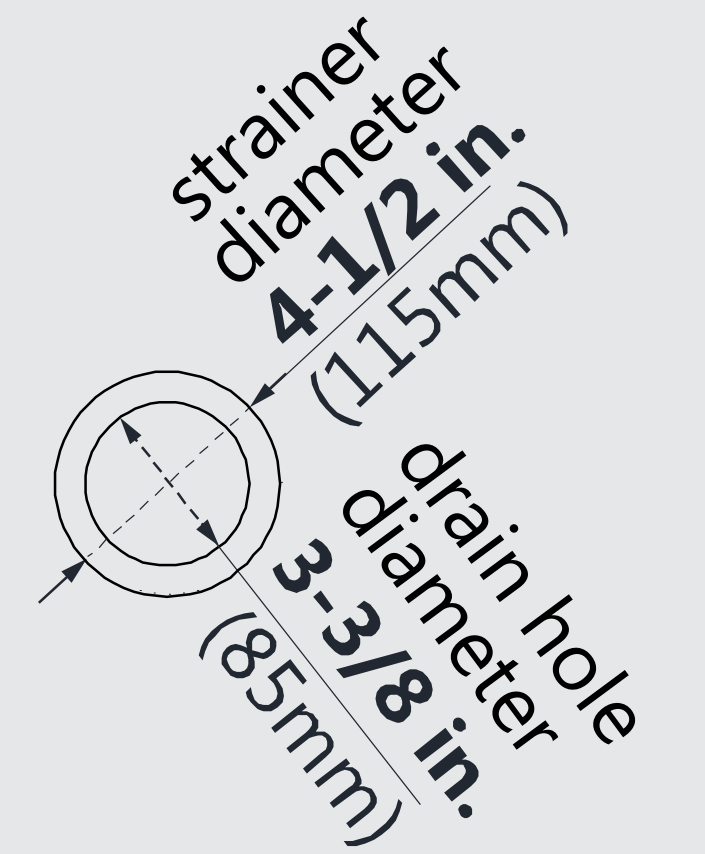

## DLT-1132600

SLIMLINE SHOWER BASE

SINGLE THRESHOLD

**CENTER DRAIN**

### Drain Hole Specs

DreamLine reserves the right to update or modify the hardware or materials pictured without prior notice for the purpose of product improvement and customer satisfaction.