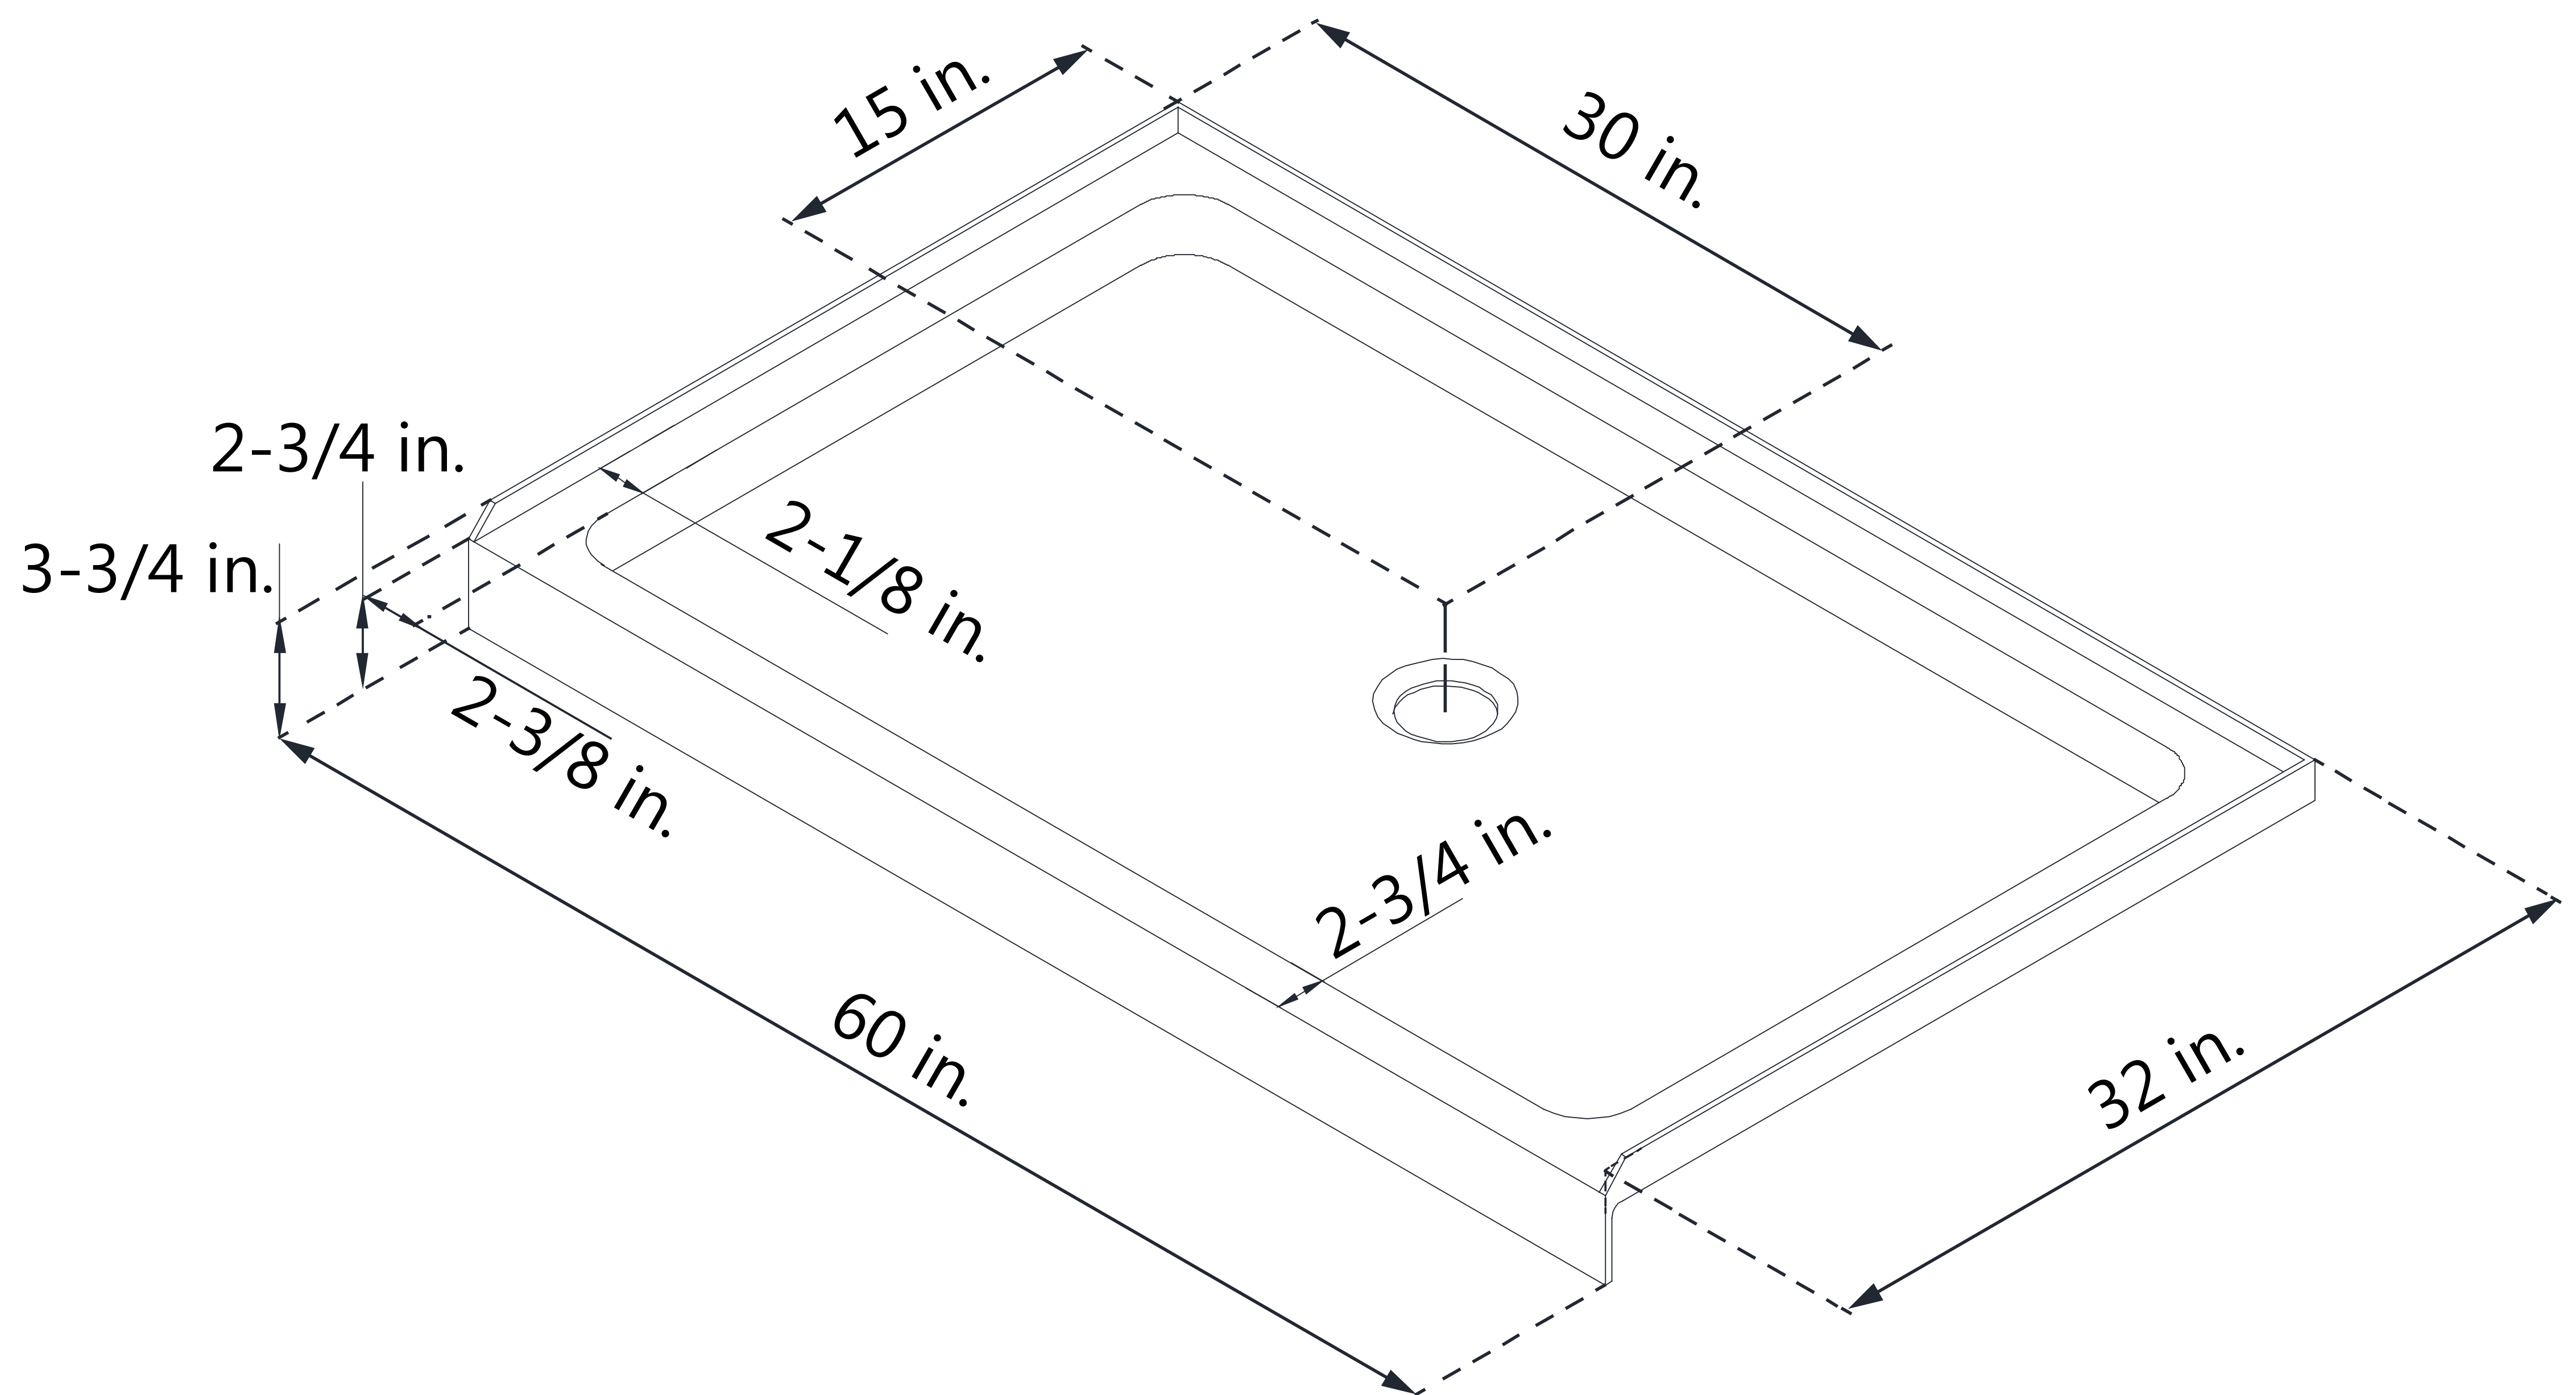

## DLT-1132600

SLIMLINE SHOWER BASE

SINGLE THRESHOLD

**CENTER DRAIN**

### Drain Hole Specs

DreamLine reserves the right to update or modify the hardware or materials pictured without prior notice for the purpose of product improvement and customer satisfaction.