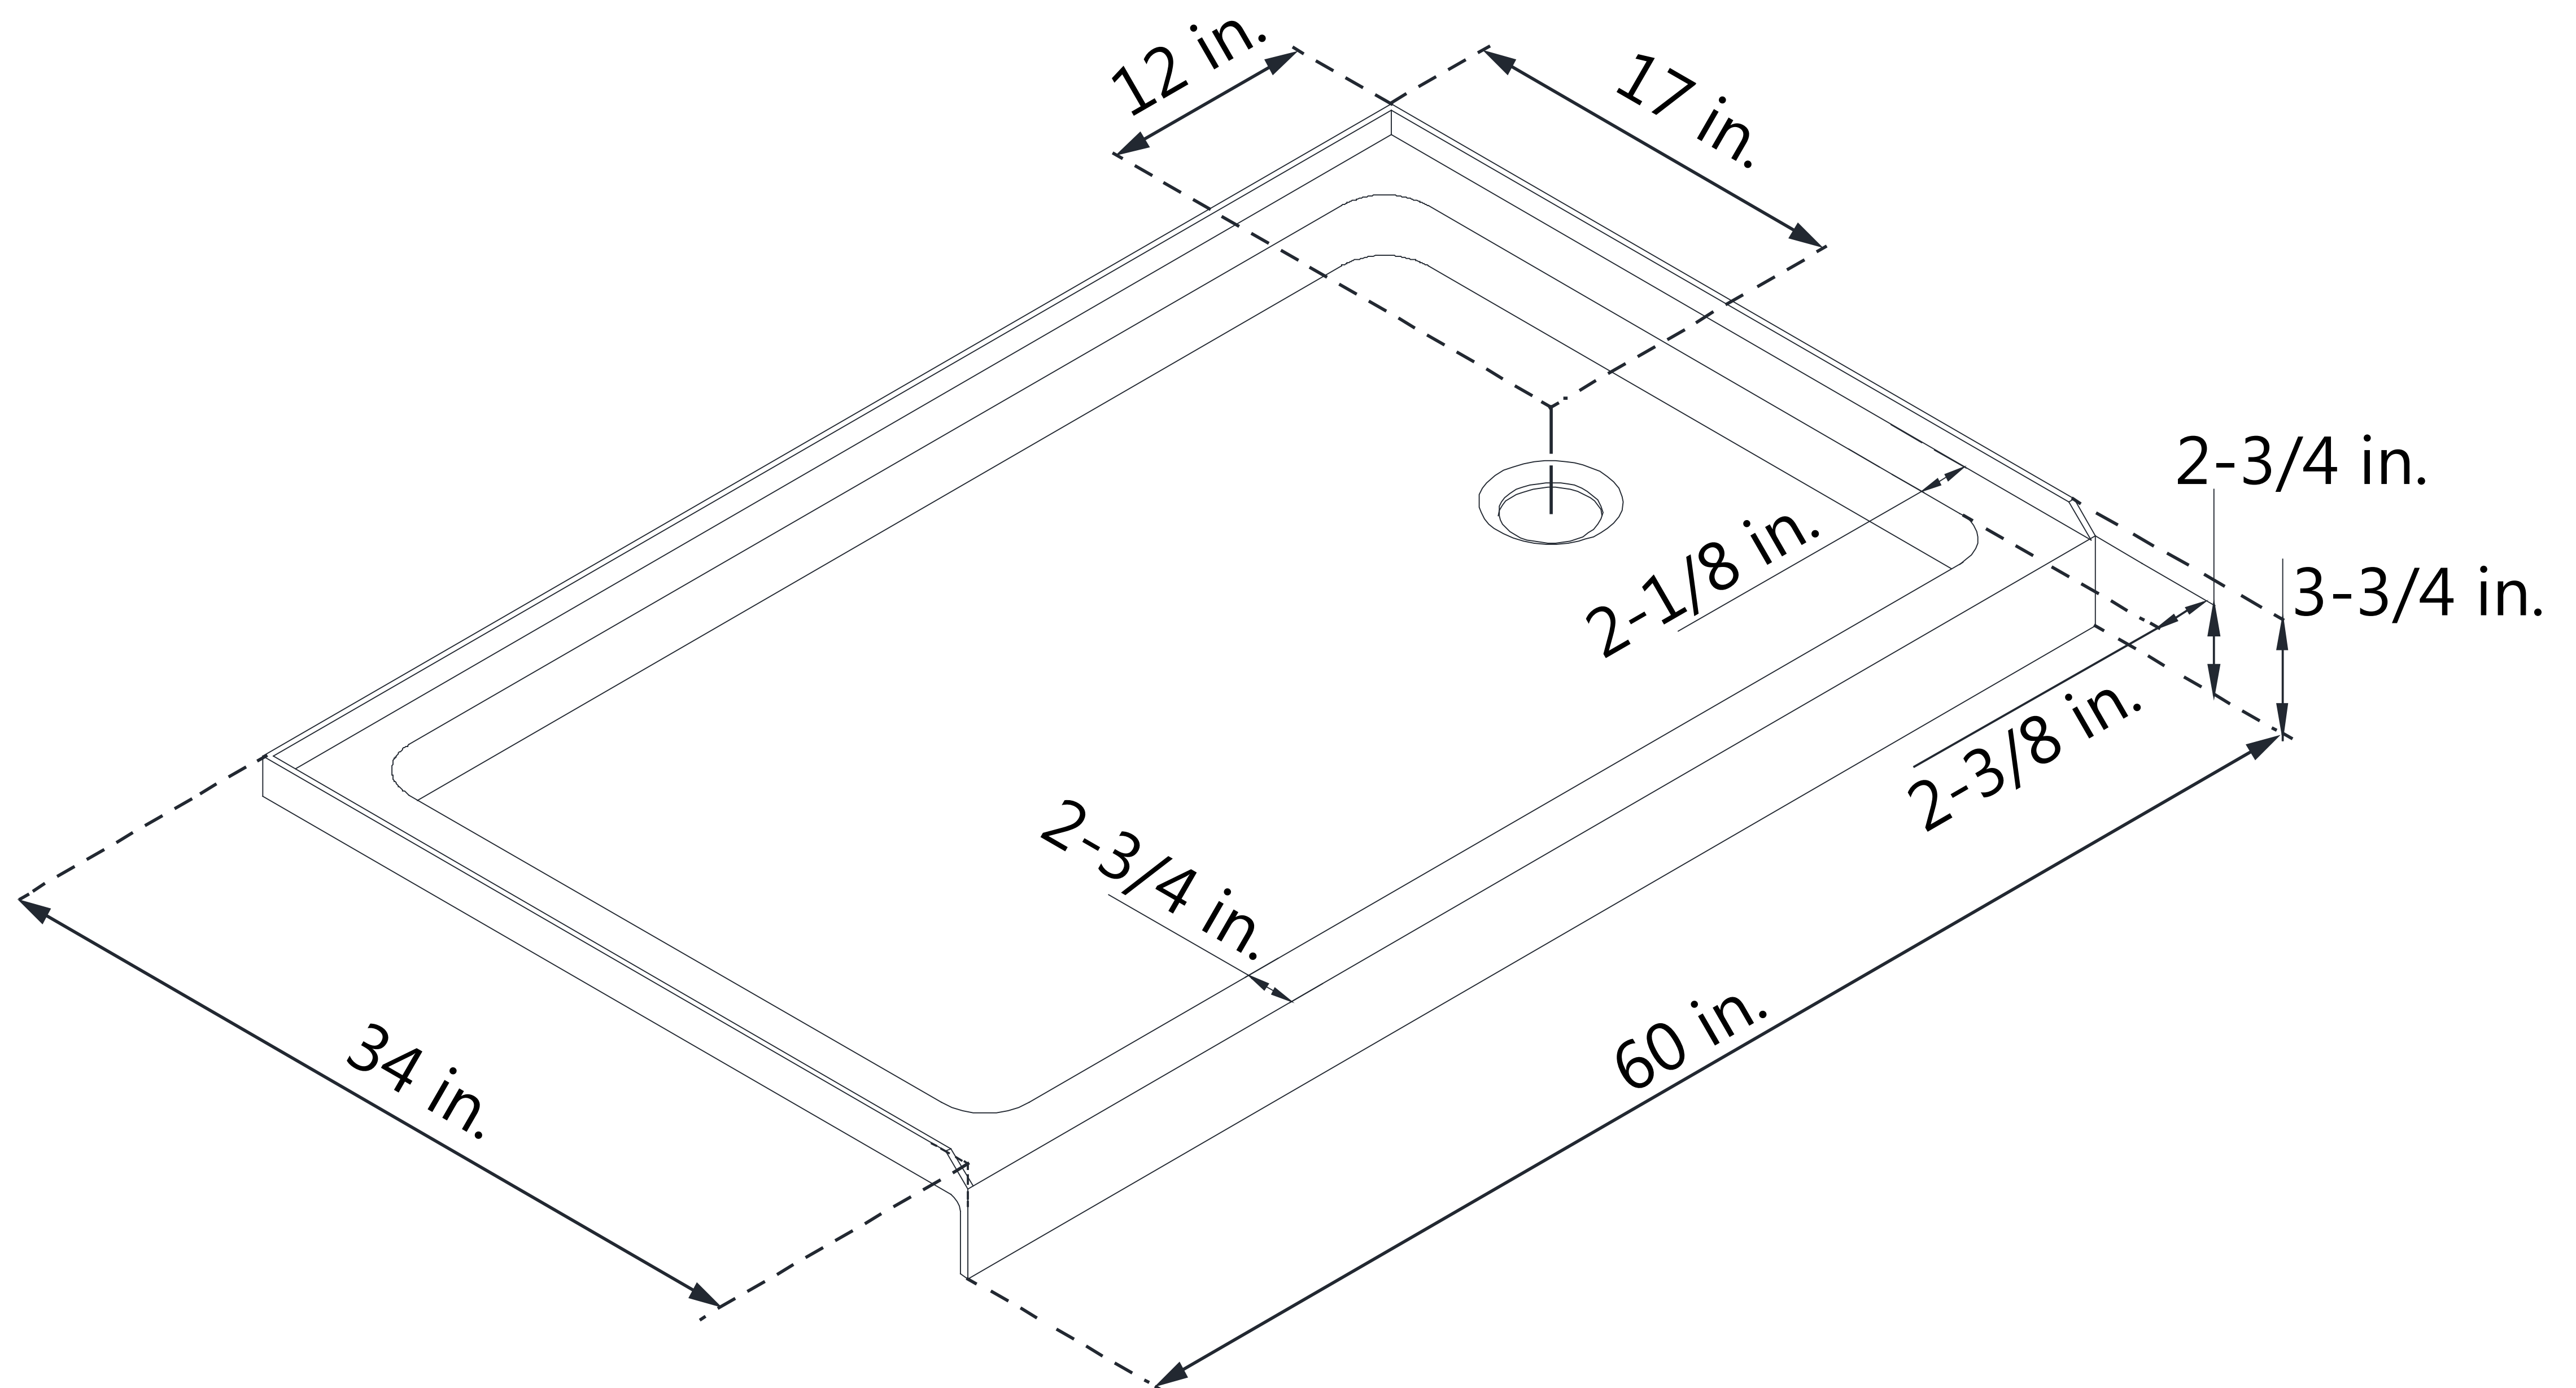

DLT-1134602

SLIMLINE SHOWER BASE

SINGLE THRESHOLD

RIGHT DRAIN

Drain Hole Specs

DreamLine reserves the right to update or modify the hardware or materials pictured without prior notice for the purpose of product improvement and customer satisfaction.