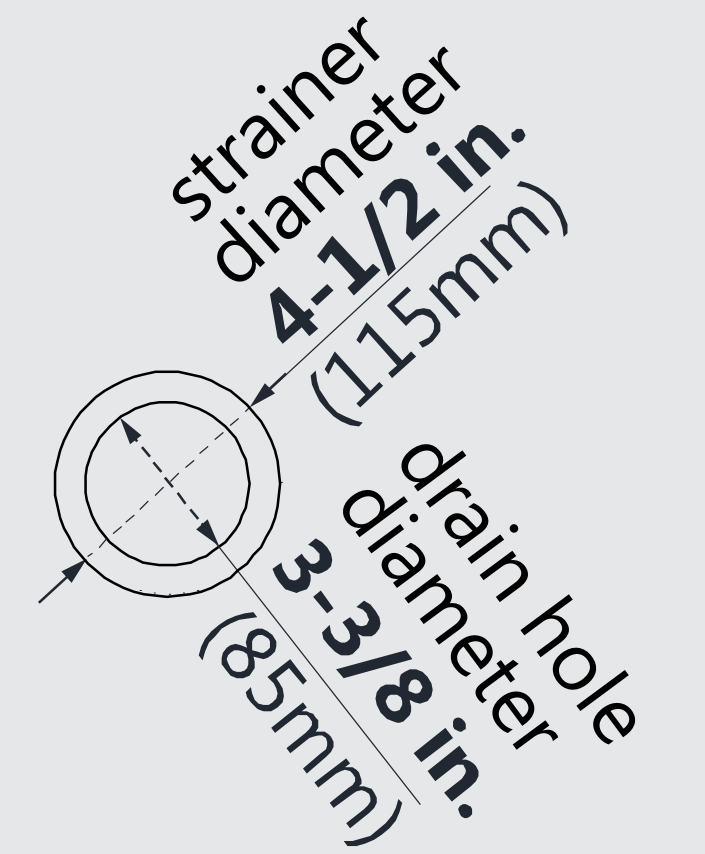

DLT-1134602

SLIMLINE SHOWER BASE

SINGLE THRESHOLD

RIGHT DRAIN

Drain Hole Specs

DreamLine reserves the right to update or modify the hardware or materials pictured without prior notice for the purpose of product improvement and customer satisfaction.