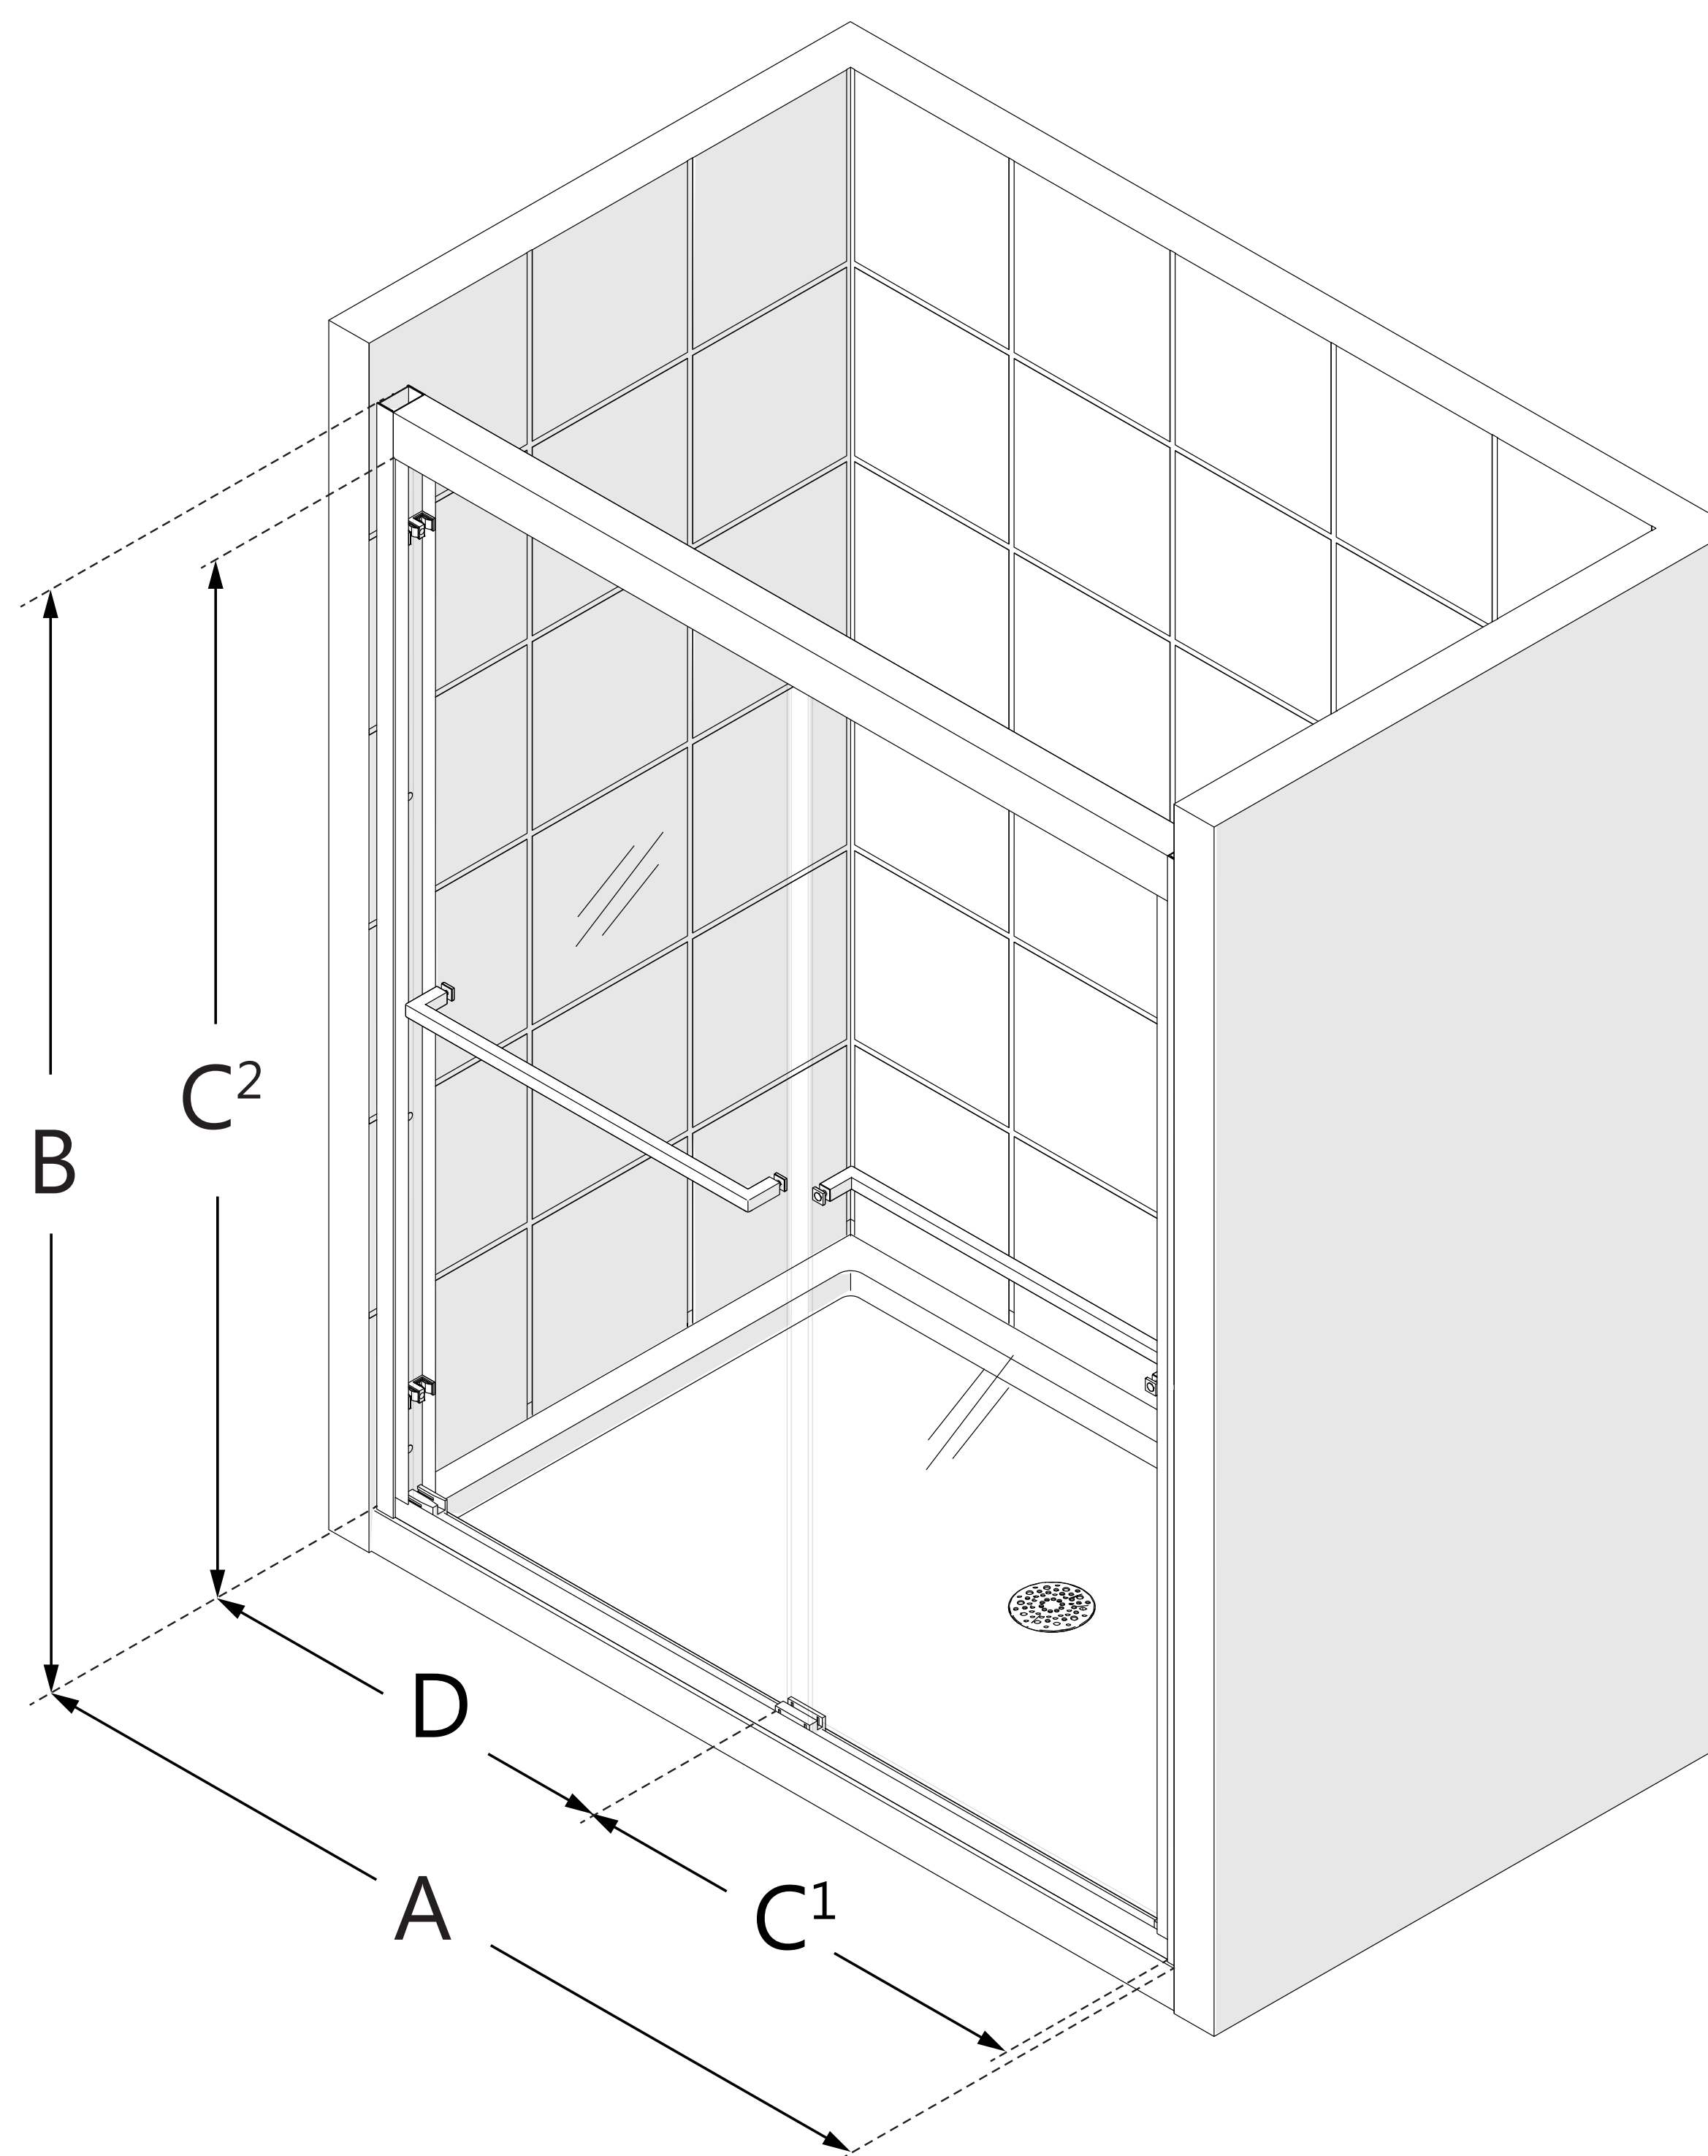

**SHDR-1860720
DUET PLUS**

**CONFIGURATION
DIMENSIONS:**

A: MODEL WIDTH
56 - 60 in.

B: MODEL HEIGHT
72 in.

C1: ACCESS WIDTH
22 9/16 - 26 9/16 in.

C2: ACCESS HEIGHT
69 7/8 in.

D: DOOR WIDTH
29 11/16 in.

CUSTOMIZATION
No

MATCHING SHOWER BASE
Any 60 in. Single Threshold DreamLine Shower Base

BASE OPTIONS
White, Biscuit (-22), Black (-88)

BASE DRAIN LOCATION
Center, Left, Right

MINIMUM THRESHOLD REQUIRED
2 in.

DRILLING REQUIRED?
No