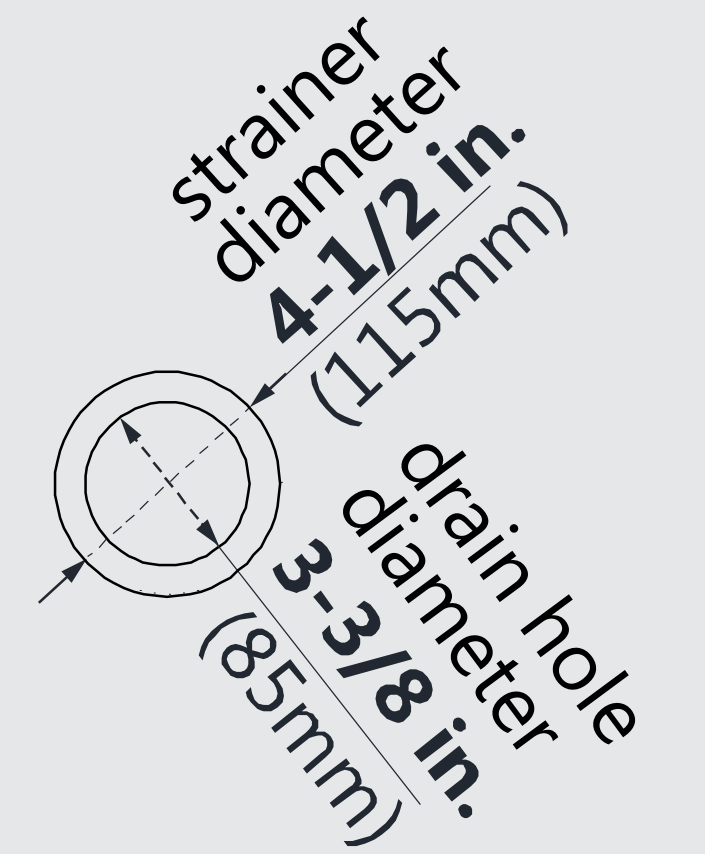

DLT-1132540

SLIMLINE SHOWER BASE

SINGLE THRESHOLD

CENTER DRAIN

Drain Hole Specs

DreamLine reserves the right to update or modify the hardware or materials pictured without prior notice for the purpose of product improvement and customer satisfaction.