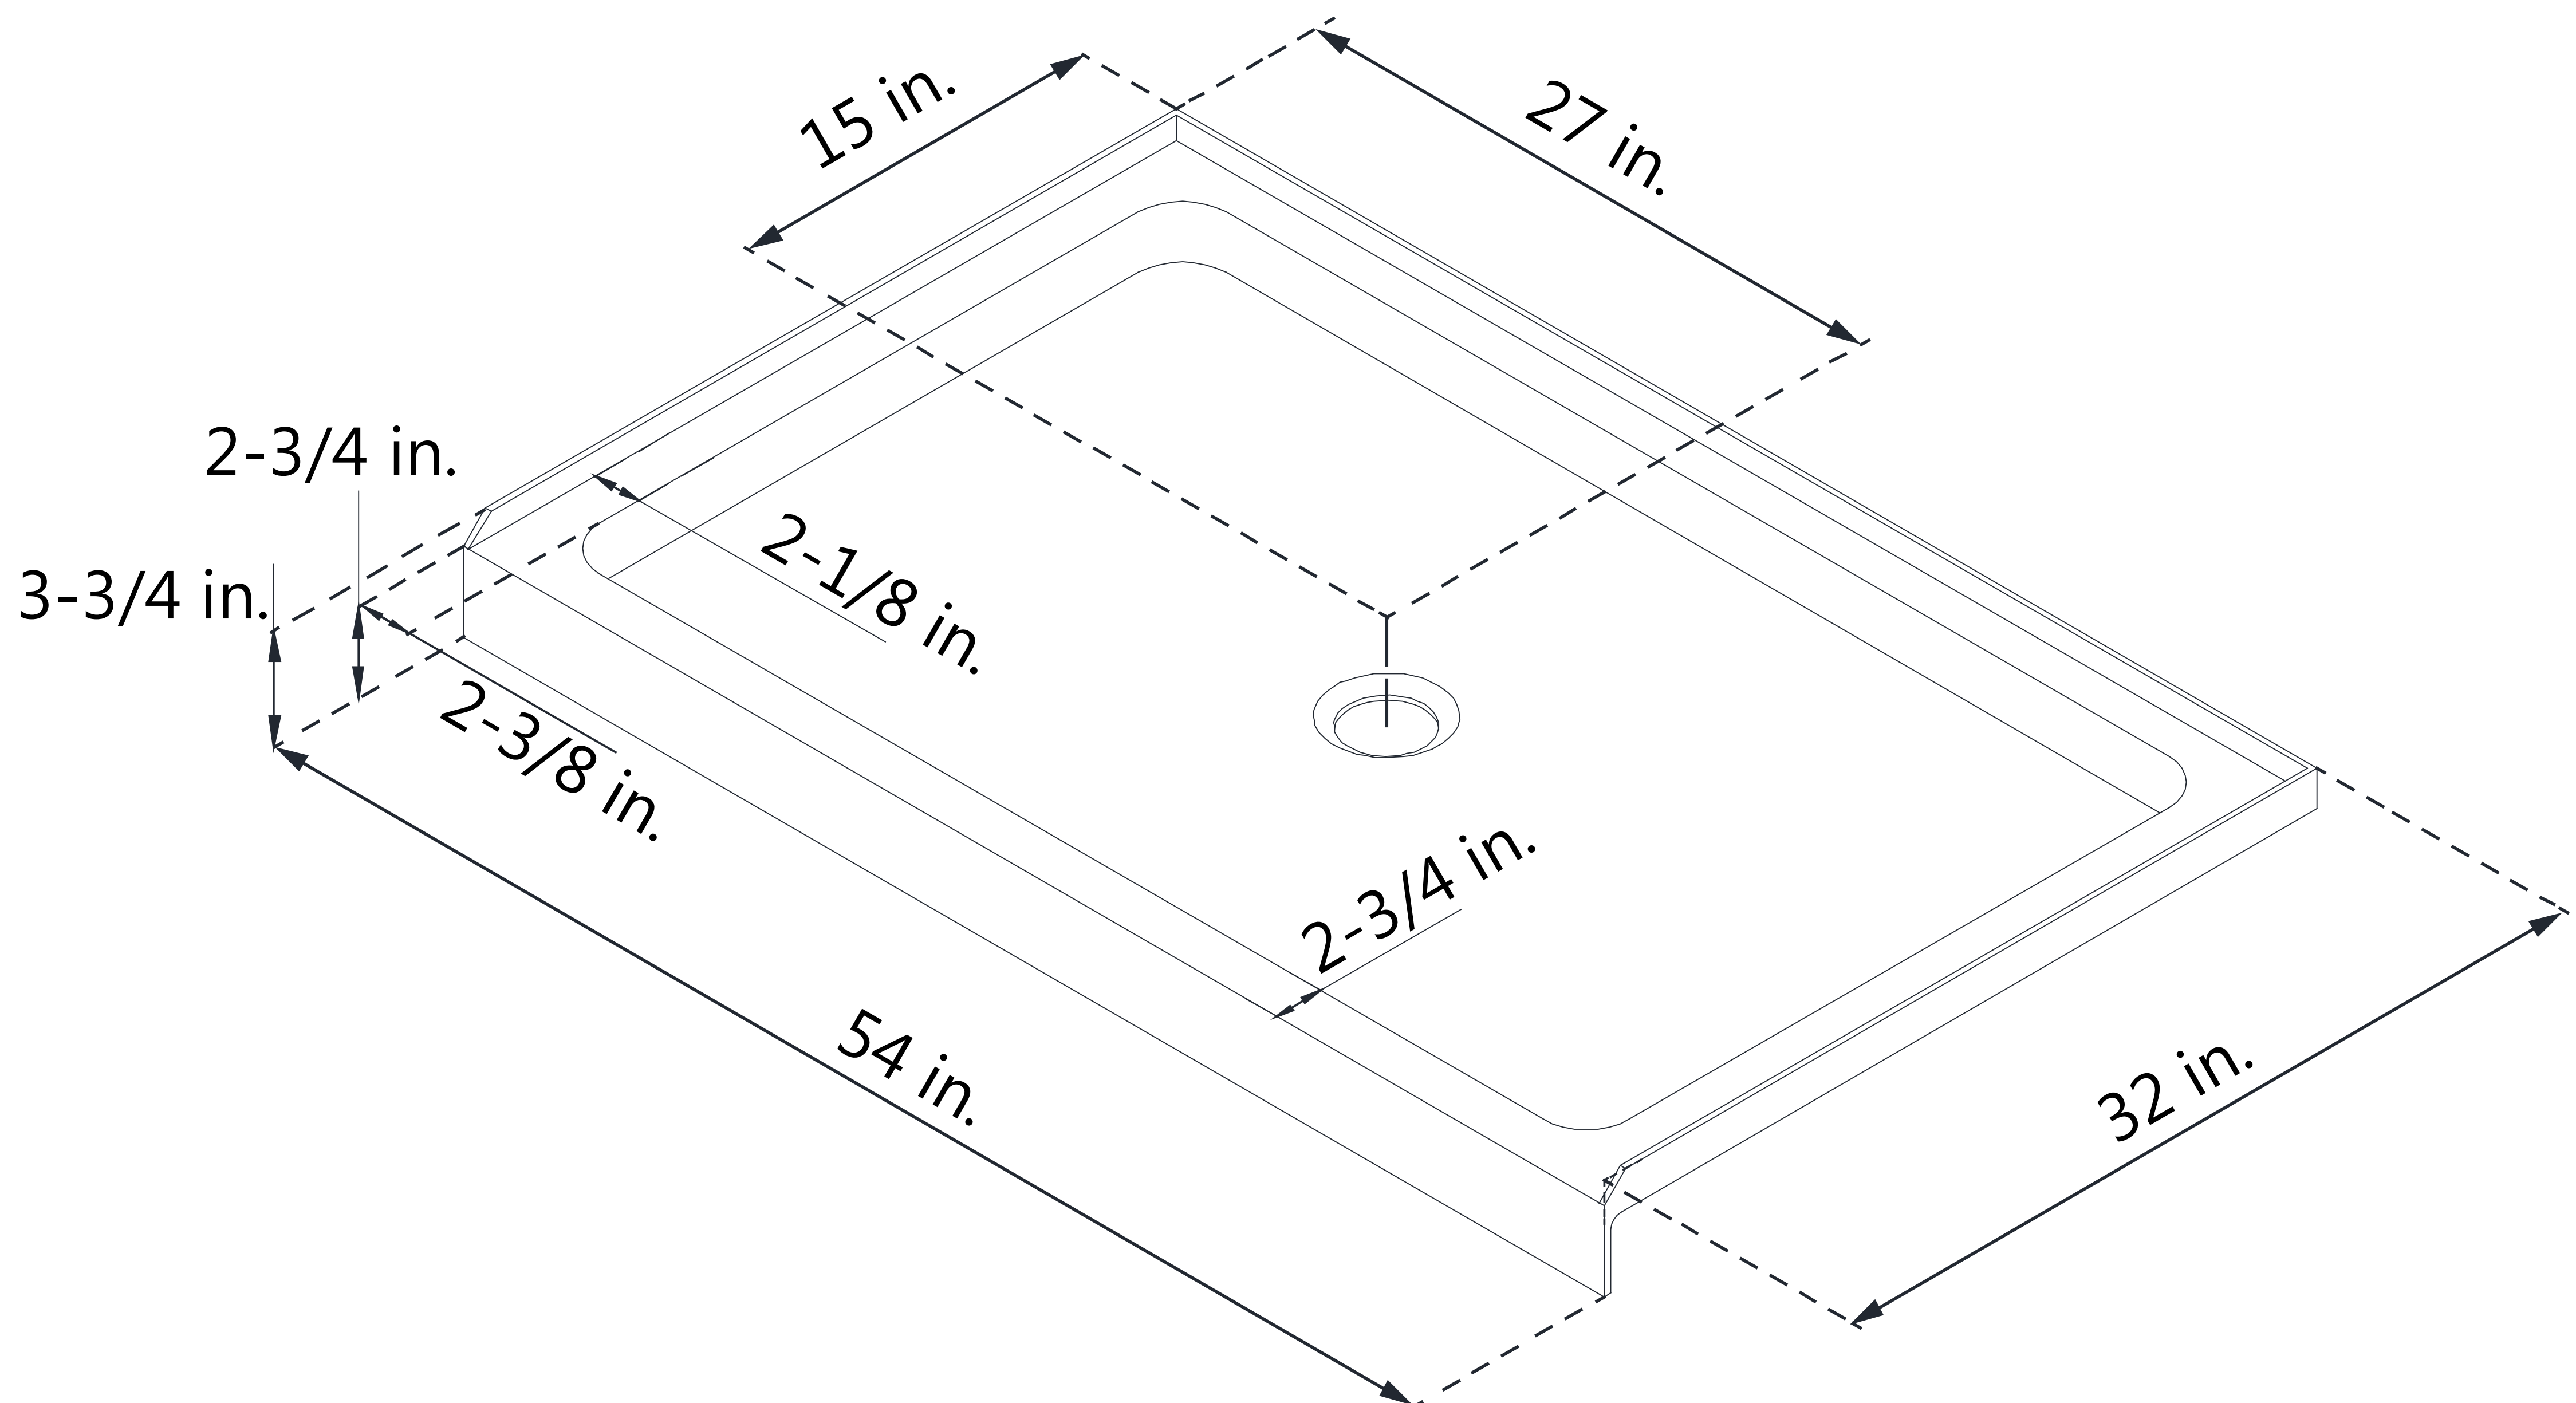

DLT-1132540

SLIMLINE SHOWER BASE

SINGLE THRESHOLD

CENTER DRAIN

Drain Hole Specs

DreamLine reserves the right to update or modify the hardware or materials pictured without prior notice for the purpose of product improvement and customer satisfaction.