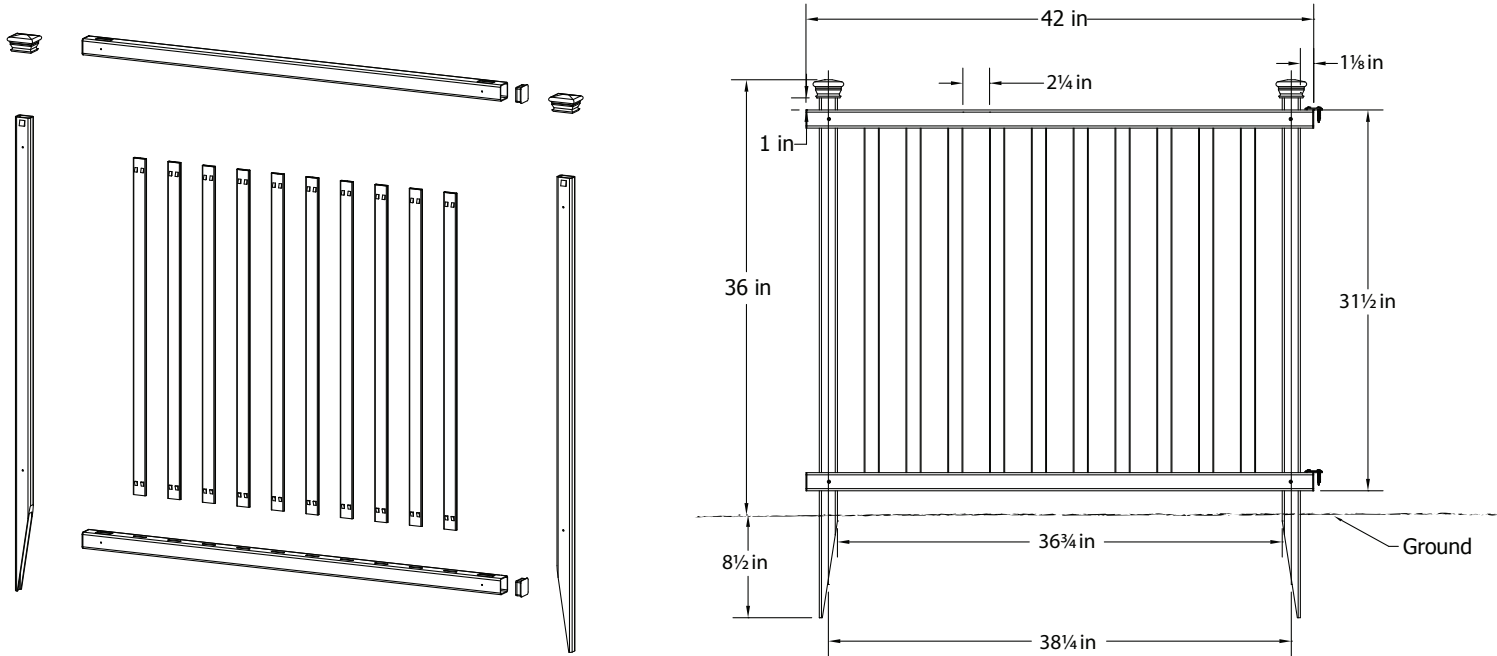

LINE DRAWINGS

ZIPPITY
Easy Does It!

Baskenridge Vinyl Fence Kit (42"W x 36"H)

Assembled Panel