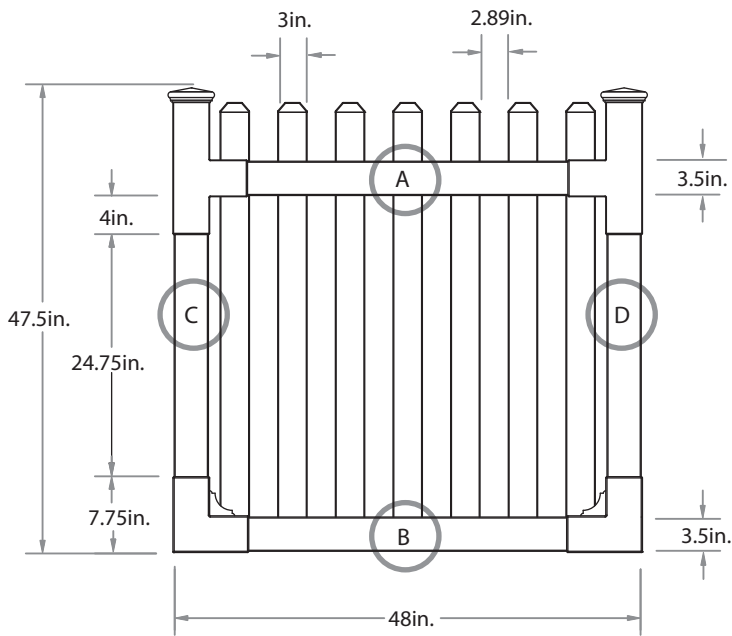

PRODUCT SPECIFICATIONS

Gate Assembly

.090in. wall thickness

Gate Installation