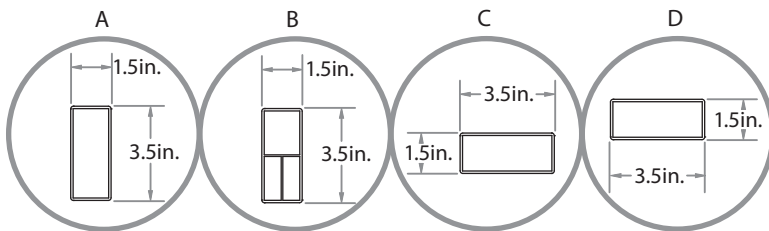

PRODUCT SPECIFICATIONS

Gate Assembly

.090in. wall thickness

Gate Installation