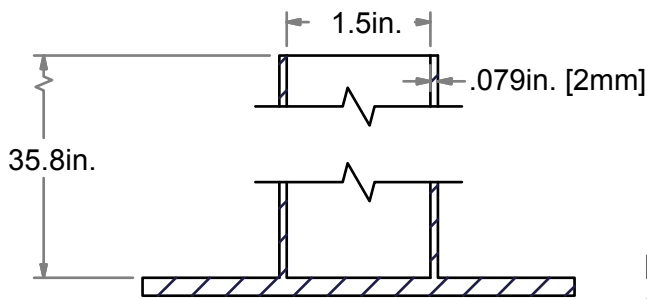

# Steel Surface Mount

## TRADITIONAL

Top View

SECTION A-A

Front View  
SCALE 1 / 2

Note: Hot Dipped Galvanized First and then Powder Coated White

For more information, contact us at 1 877-778-5733.