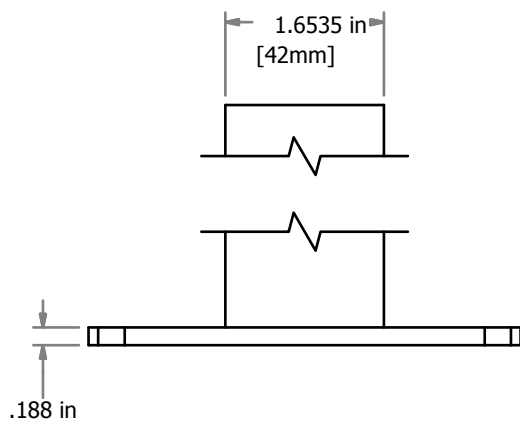

## PRODUCT SPECIFICATIONS

## TRADITIONAL

Top View

SECTION A-A

Front View  
SCALE 1 / 2

Note: Hot Dipped Galvanized First and then Powder Coated White

For more information, contact us at 1 877-778-5733.