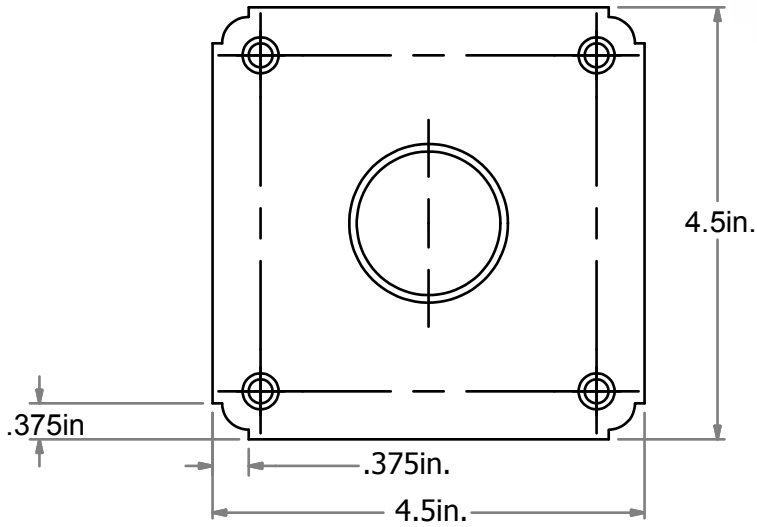

# Steel Surface Mount

## PRODUCT SPECIFICATIONS

## TRADITIONAL

Top View

SECTION A-A

Front View  
SCALE 1 / 2

Note: Hot Dipped Galvanized First and then Powder Coated White

For more information, contact us at 1 877-778-5733.