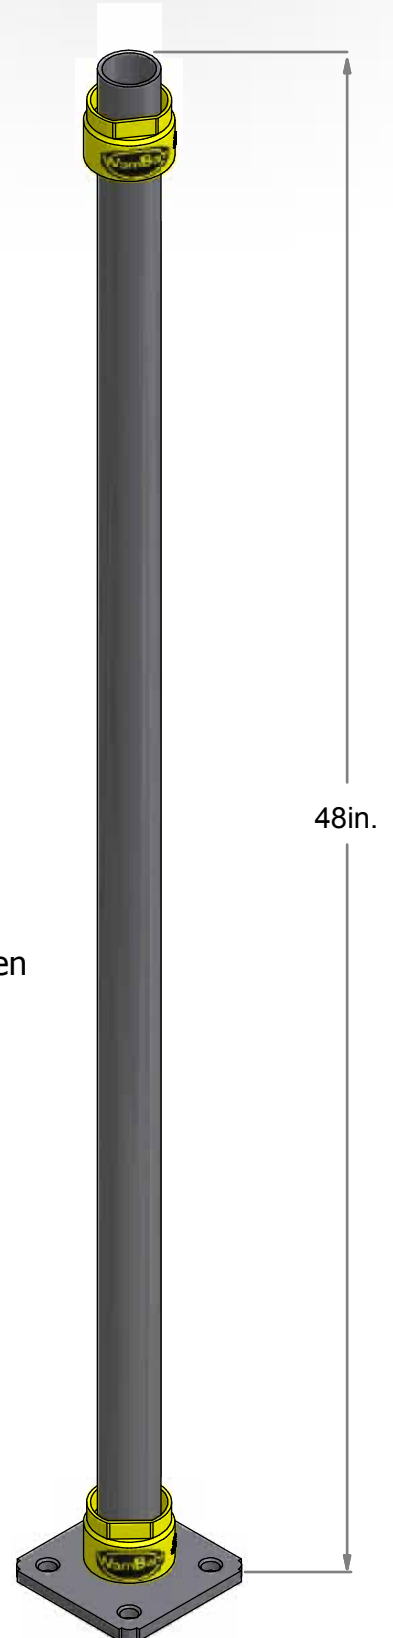

# Steel Surface Mount

## PRODUCT SPECIFICATIONS

## TRADITIONAL

Top View

SECTION A-A

Front View  
SCALE 1 / 2

Note: Hot Dipped Galvanized First and then Powder Coated White

For more information, contact us at 1 877-778-5733.