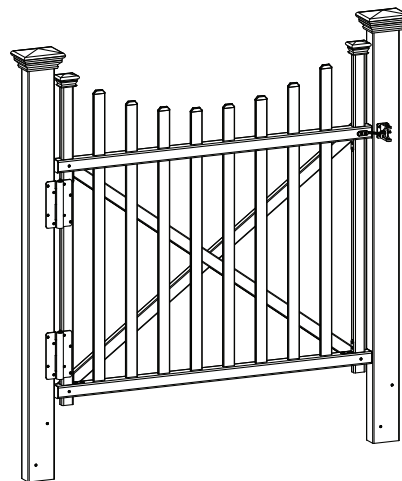

Detailed Product Dimensions & Specifications

ZIPPITY
Easy Does It!

Manchester Vinyl Picket Gate with Posts (42" W x 42" H)

This gate is designed to be used with our 42" high Manchester Vinyl Picket Fence (ZP19018).