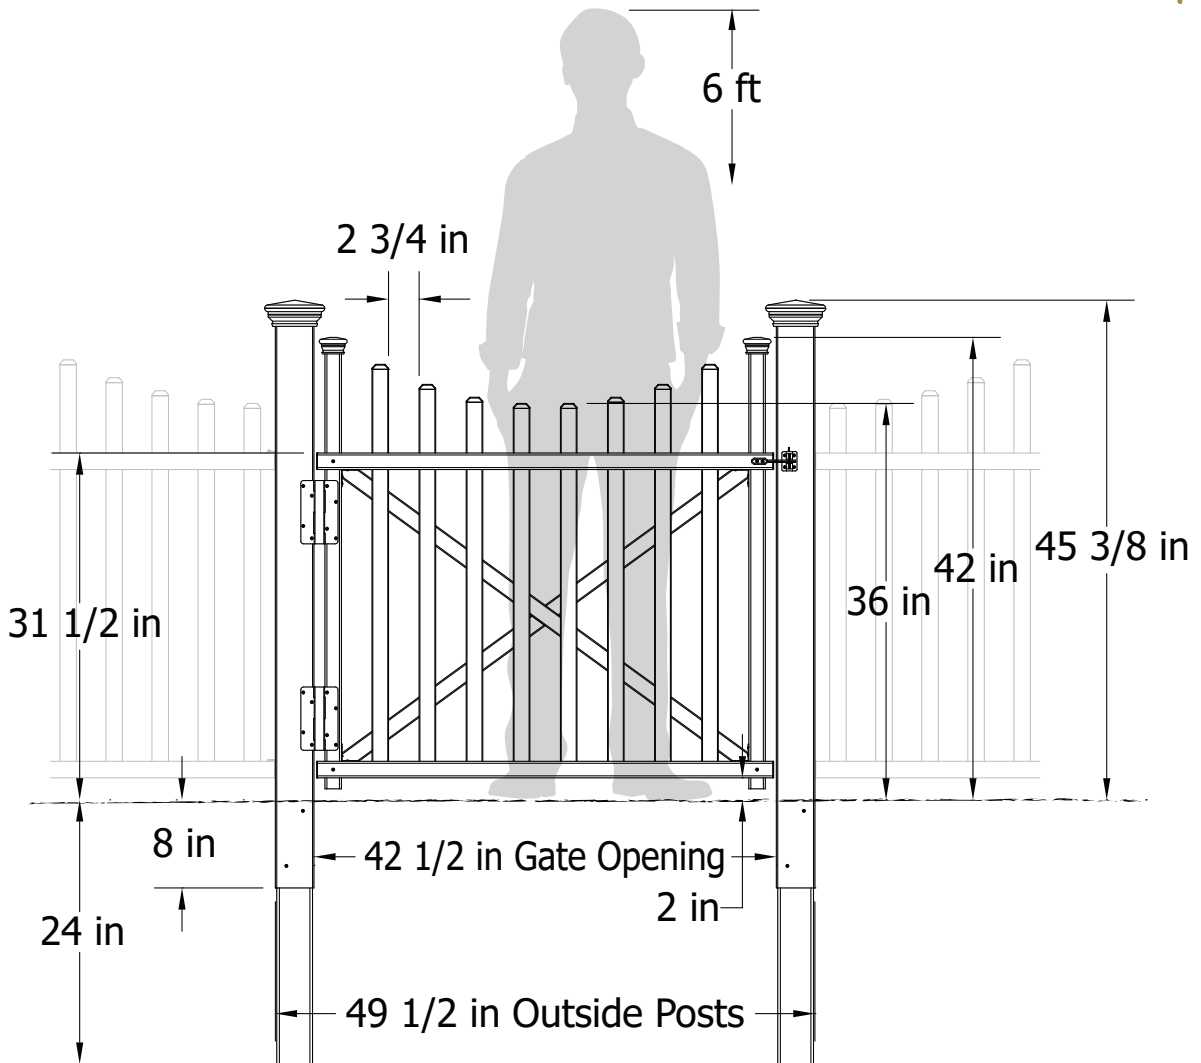

Detailed Product Dimensions & Specifications

ZIPPITY
Easy Does It!

Manchester Vinyl Picket Gate with Posts (42" W x 42" H)

This gate is designed to be used with our 42" high Manchester Vinyl Picket Fence (ZP19018).