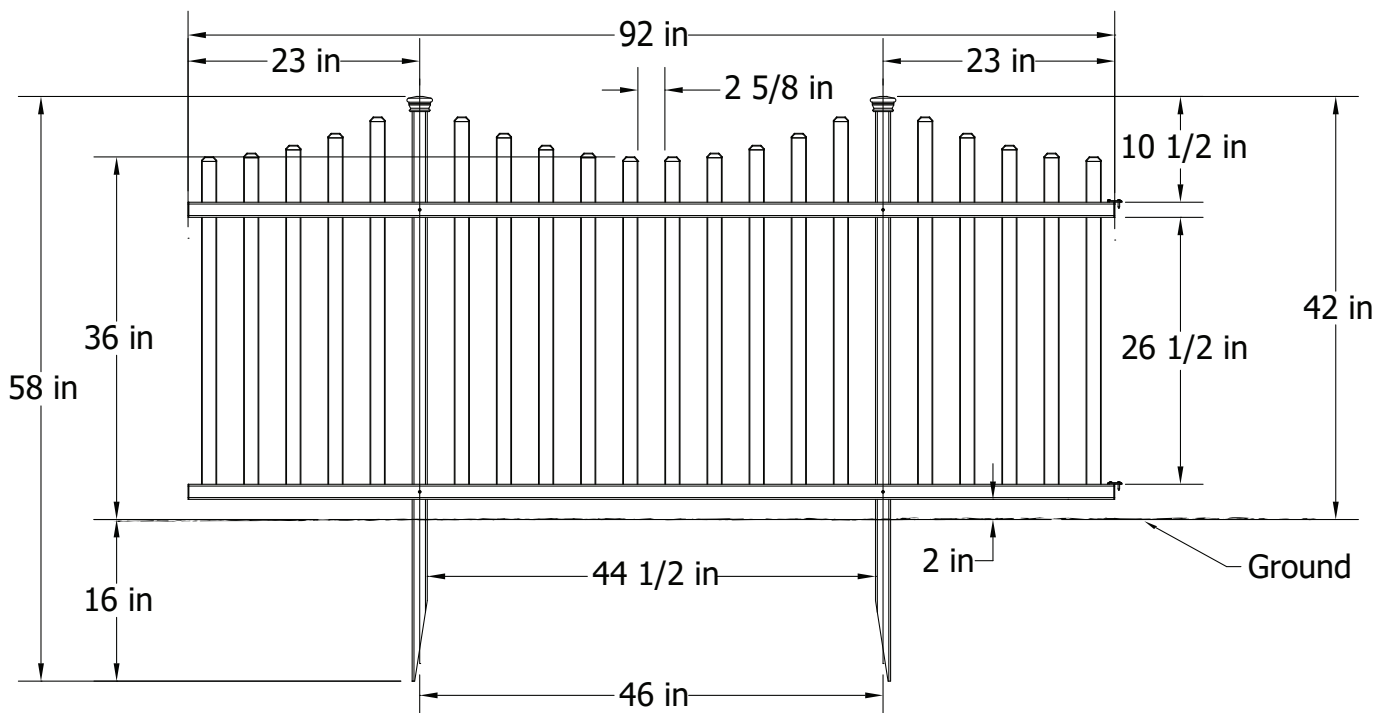

Detailed Product Dimensions & Specifications

Manchester No-Dig Vinyl Picket Fence Kit (2-Pack)

ZIPPITY
Easy Does It!

This fence can easily be trimmed down horizontally to fit your custom space. Use a fine toothed circular saw or hack saw.

**THIS FENCE IS DESIGNED
FOR SEMI-PERMANENT
APPLICATIONS**

Please note that this product will take some time to assemble. Assemble on a non-abrasive surface in a comfortable area when you have time and do not feel rushed.

Front View