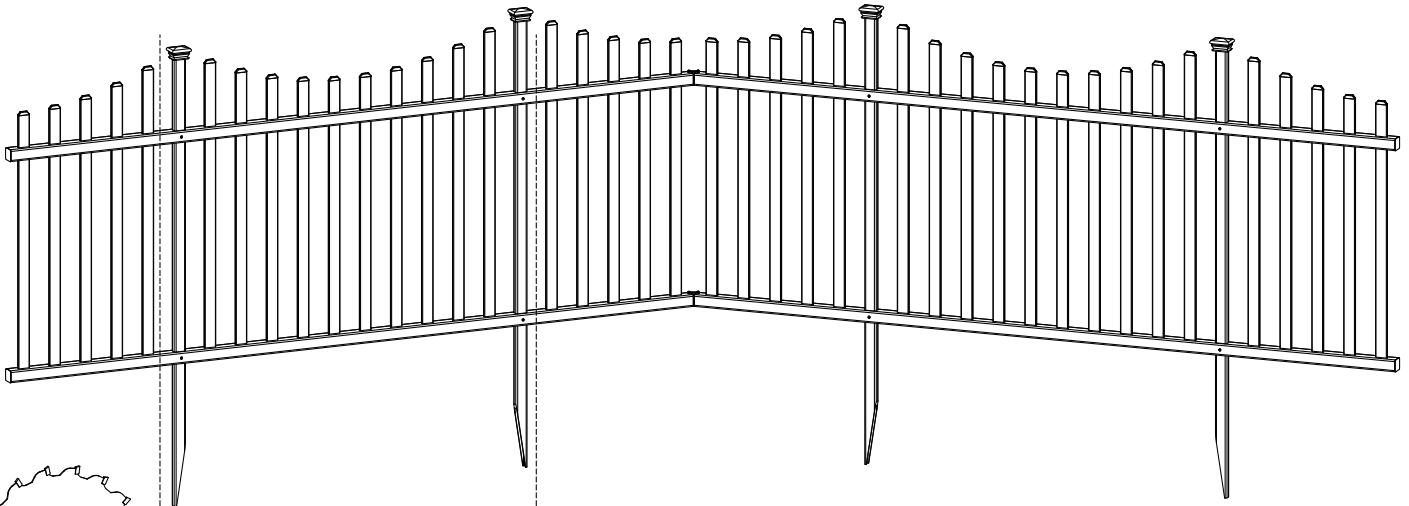

Detailed Product Dimensions & Specifications

Manchester No-Dig Vinyl Picket Fence Kit (2-Pack)

ZIPPITY
Easy Does It!

This fence can easily be trimmed down horizontally to fit your custom space. Use a fine toothed circular saw or hack saw.

**THIS FENCE IS DESIGNED
FOR SEMI-PERMANENT
APPLICATIONS**

Please note that this product will take some time to assemble. Assemble on a non-abrasive surface in a comfortable area when you have time and do not feel rushed.

Front View