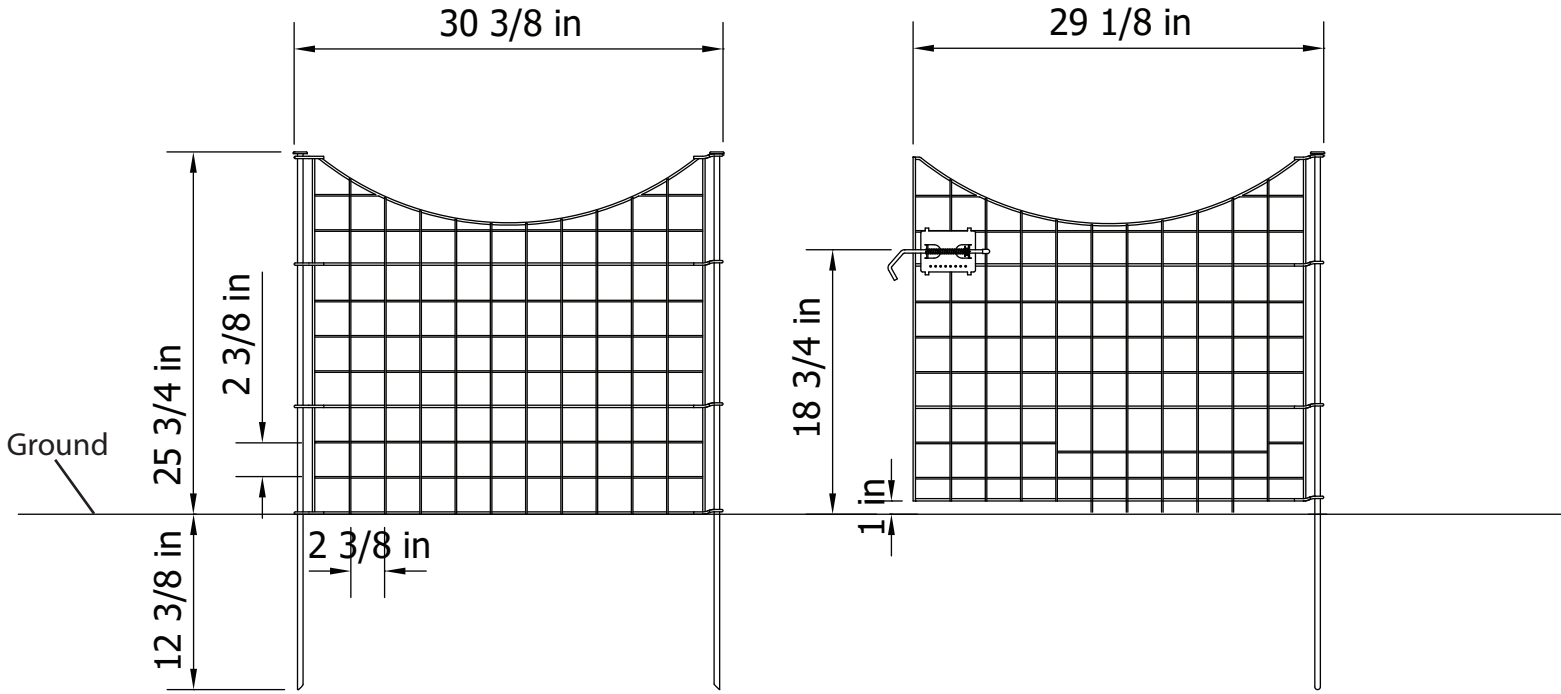

Detailed Product Dimensions & Specifications

25" Tall Zippity Garden Gate (Bundle)

Assembled Gate