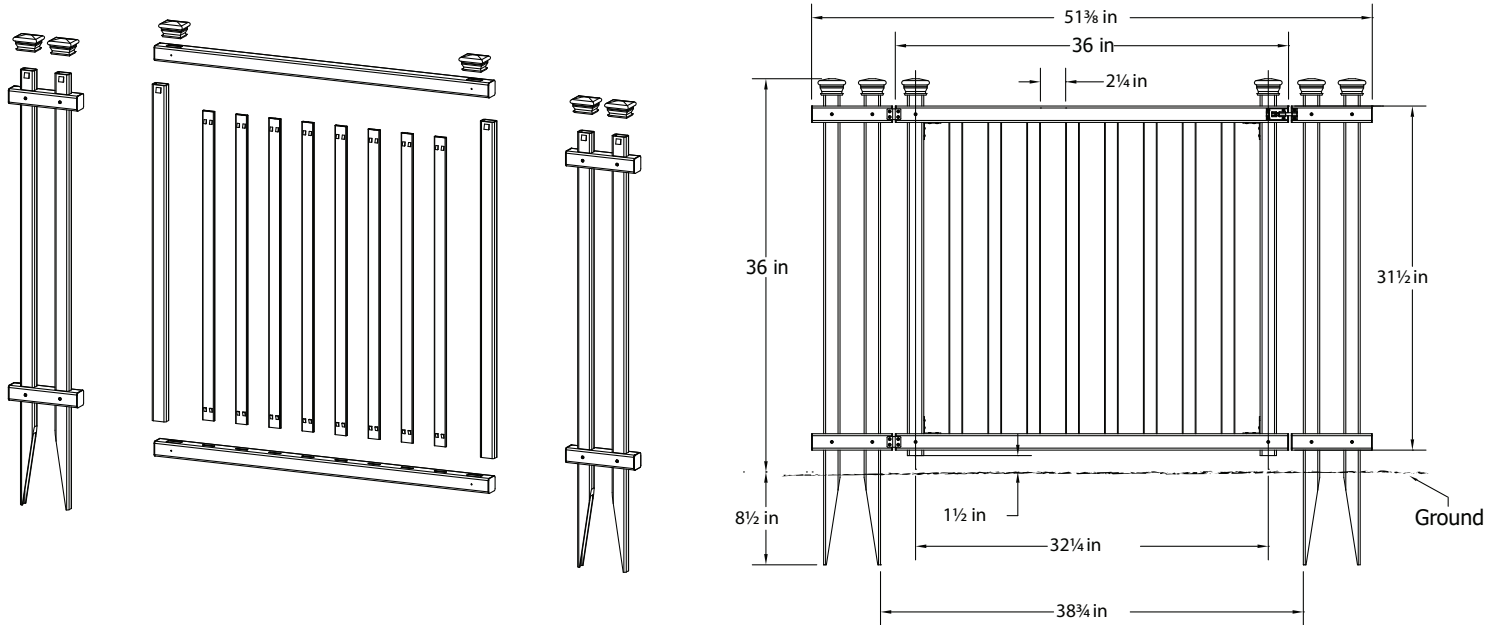

# LINE DRAWINGS

**ZIPPITY**  
*Easy Does It!*

## Baskenridge Vinyl Gate Kit w/ Fence Wings (Unassembled) (51 3/8" W x 36" T)

Assembled Gate