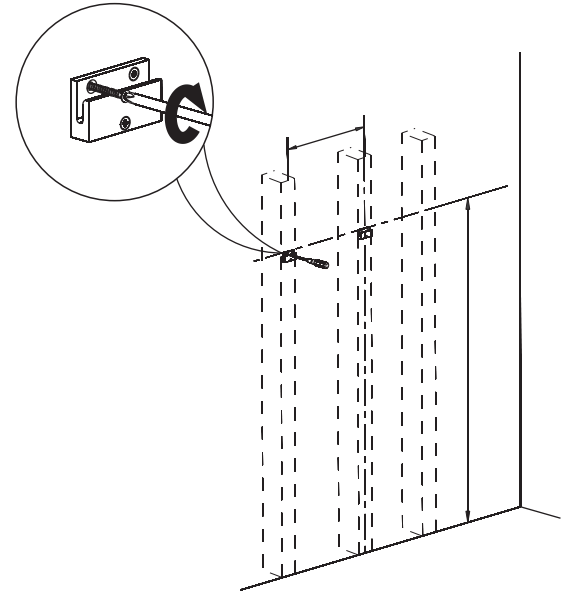

FST8091

Linen Side Cabinet

INSTALLATION GUIDE

FRESCA®

Side Cabinet
front view

Side Cabinet
rear view

FST8091

Linen Side Cabinet

INSTALLATION GUIDE

FRESCA®

DIMENSIONS

Linen Cabinet
front view

Linen Cabinet
rear view

NOTE: ALL DIMENSIONS & SPECIFICATIONS ARE APPROXIMATE AND SUBJECT TO CHANGE WITHOUT NOTICE.

TOOLS FOR ASSEMBLY

INSTALLATION HARDWARE

1

3

NOTE: Consult an expert for the proper screws/bolts to use when attaching to various constructions. Screws provided do not attach to all wall construction types. Anchors are not required if brackets are installed in the stud.