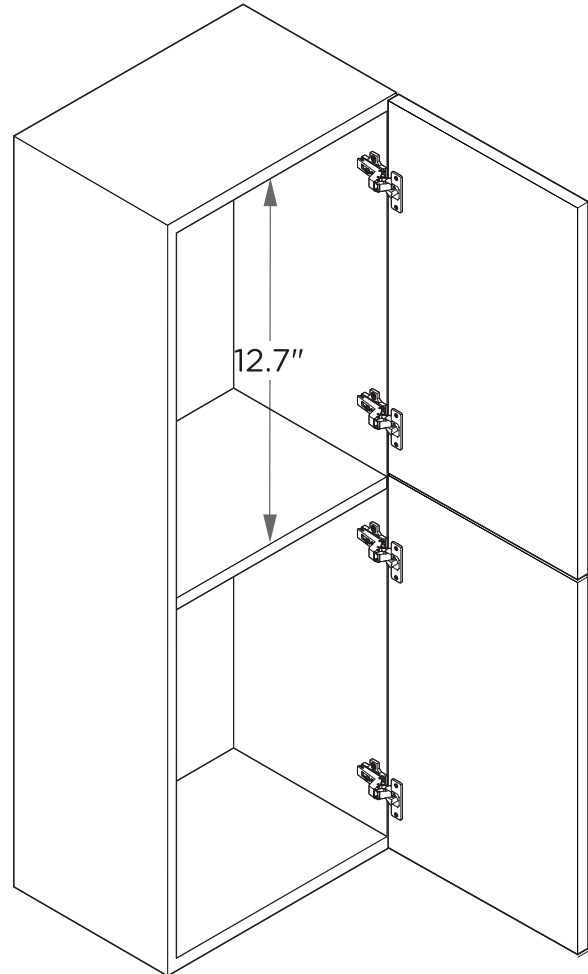

FST8091

Linen Side Cabinet

INSTALLATION GUIDE

FRESCA®

Side Cabinet
front view

Side Cabinet
rear view

FST8091

Linen Side Cabinet

INSTALLATION GUIDE

FRESCA®

DIMENSIONS

Linen Cabinet
front view

Linen Cabinet
rear view

NOTE: ALL DIMENSIONS & SPECIFICATIONS ARE APPROXIMATE AND SUBJECT TO CHANGE WITHOUT NOTICE.

TOOLS FOR ASSEMBLY

INSTALLATION HARDWARE