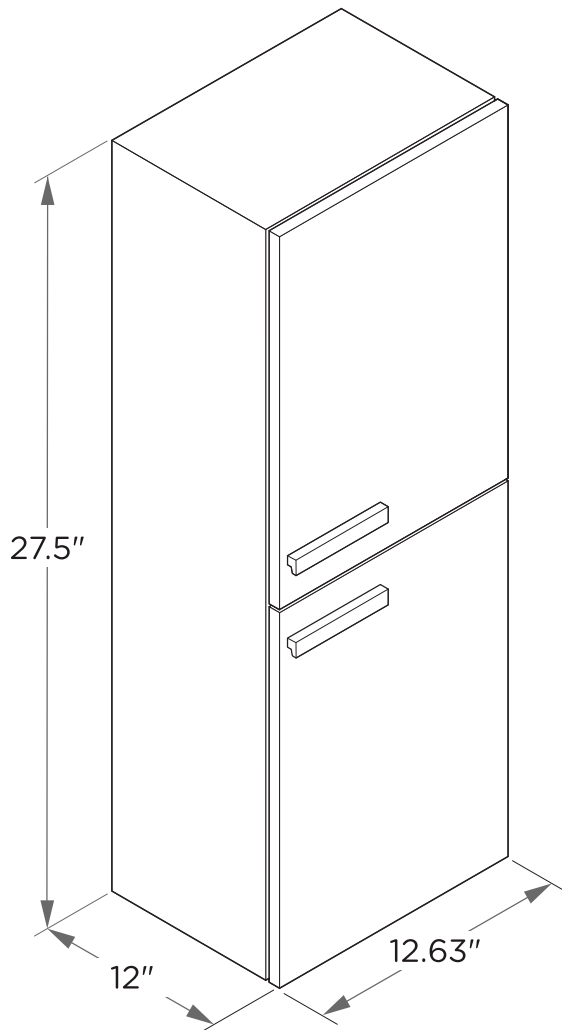

FST8091

Linen Side Cabinet

INSTALLATION GUIDE

FRESCA®

Side Cabinet
front view

Side Cabinet
rear view

FST8091

Linen Side Cabinet

INSTALLATION GUIDE

FRESCA®

DIMENSIONS

Linen Cabinet
front view

Linen Cabinet
rear view

NOTE: ALL DIMENSIONS & SPECIFICATIONS ARE APPROXIMATE AND SUBJECT TO CHANGE WITHOUT NOTICE.

TOOLS FOR ASSEMBLY

INSTALLATION HARDWARE