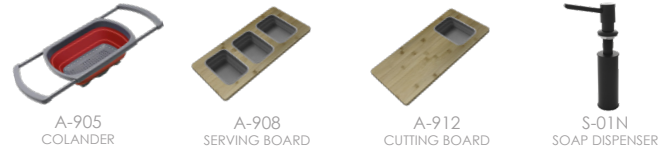

VERSA32

S-601WN

GRAPHITE BLACK
HANDMADE DOUBLE BOWL KITCHEN SINK

DIMENSIONS

32" x 19" x 10"

INCLUDED ACCESSORIES

RECOMMENDED ACCESSORIES

SURFACE FINISH

MATERIAL

Premium 16 gauge stainless steel with 18/10 chrome-nickel content. The 18% of chrome content provides durability, maximum protection against rust and a beautiful satin finish. The 10% of nickel content provides excellent strength and hardness.

MINIMUM INTERNAL SIZE

GARBAGE DISPOSAL

Stylish® sinks have on standard 3 1/2" drain opening that can fit any garbage disposal unit. The sink structure is well designed to withstand any heavy garbage disposal unit.