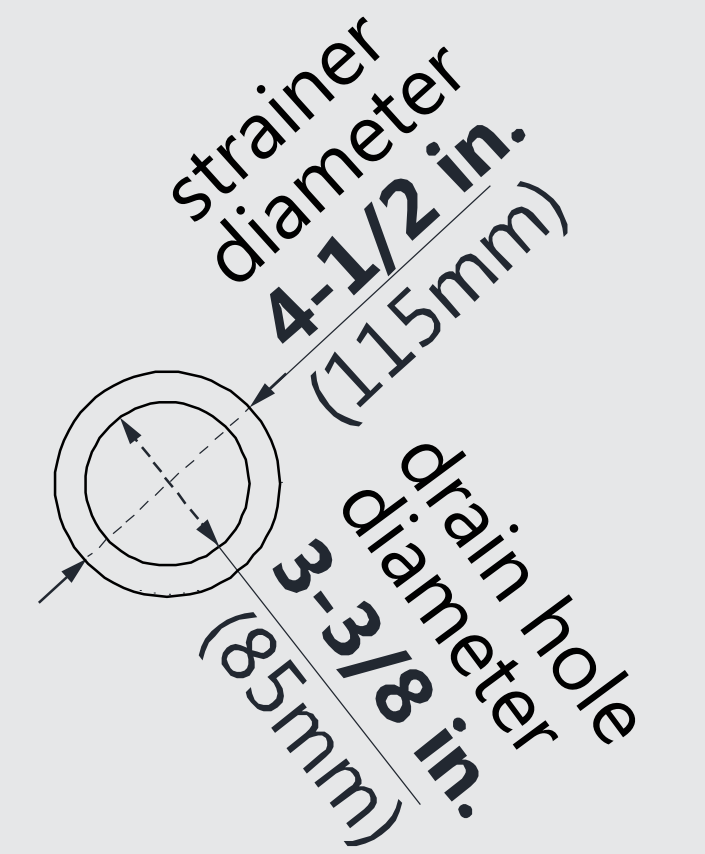

## DLT-7036360

SLIMLINE SHOWER BASE

QUARTER ROUND

**CORNER DRAIN**

### Drain Hole Specs

DreamLine reserves the right to update or modify the hardware or materials pictured without prior notice for the purpose of product improvement and customer satisfaction.