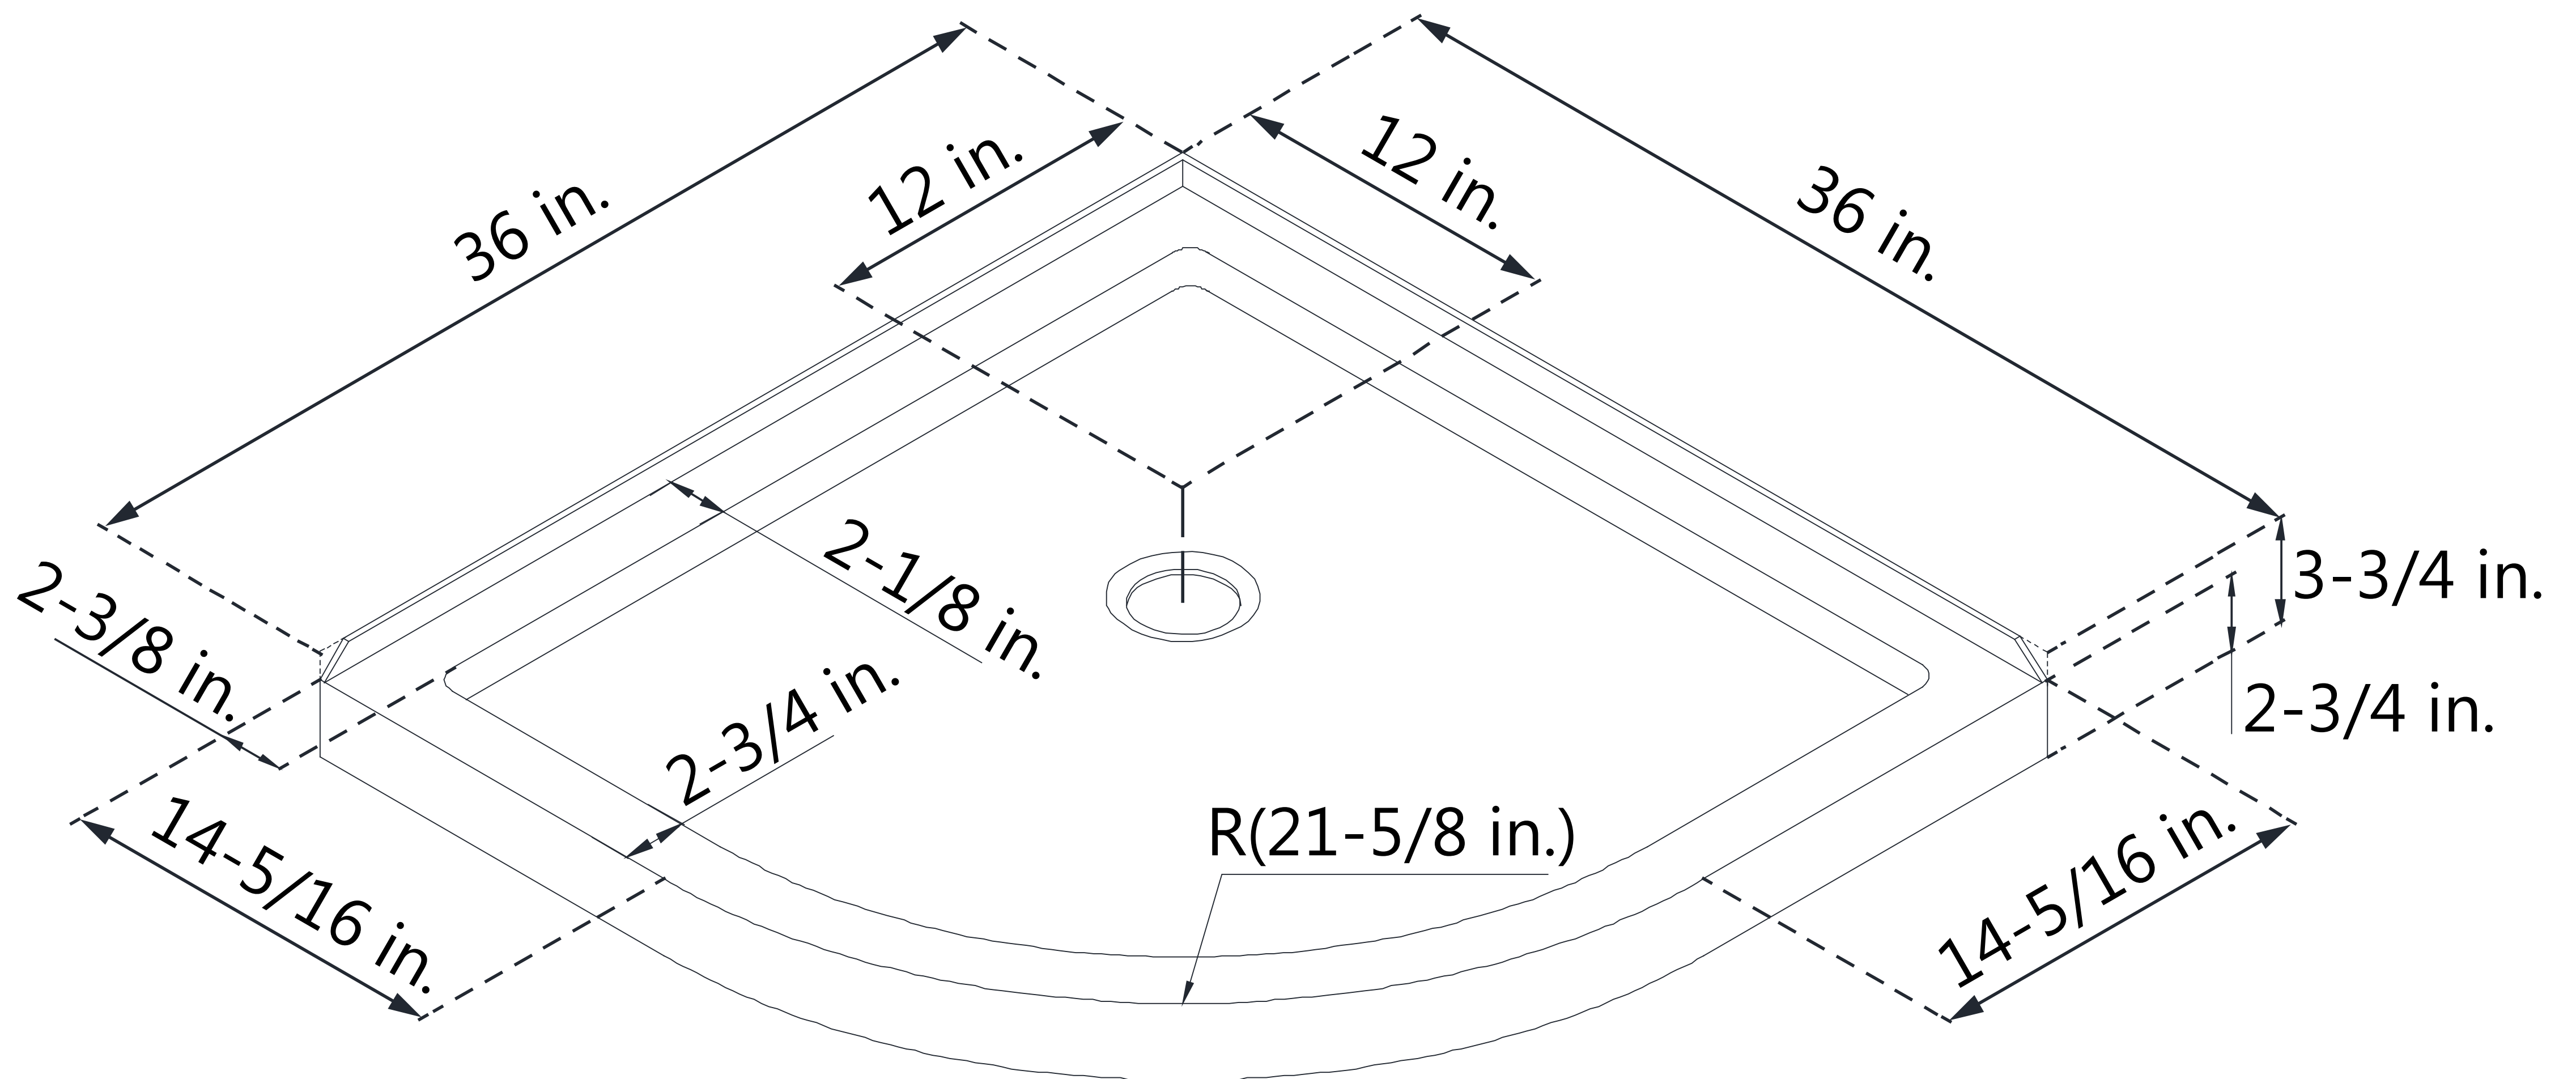

## DLT-7036360

SLIMLINE SHOWER BASE

QUARTER ROUND

**CORNER DRAIN**

### Drain Hole Specs

DreamLine reserves the right to update or modify the hardware or materials pictured without prior notice for the purpose of product improvement and customer satisfaction.