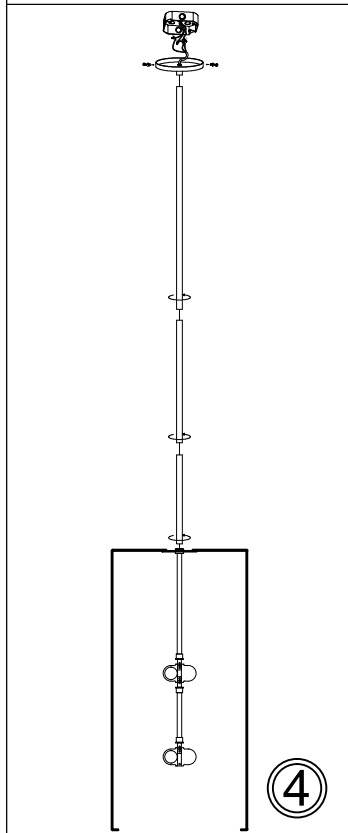

TRA-124P

①

②

③

④

⑤

⑥

⑦

Bulbs/ Ampoules:
4x Max 60W
E26 Base
(Not Included/
Non Inclus)