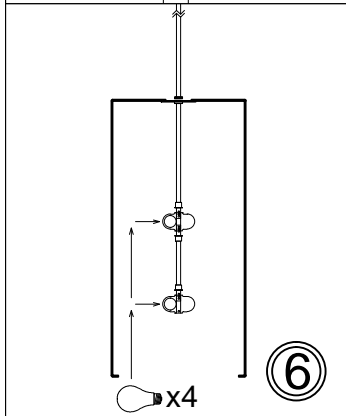

TRA-124P

①

②

③

④

⑤

⑥

⑦

Bulbs/ Ampoules:
4x Max 60W
E26 Base
(Not Included/
Non Inclus)