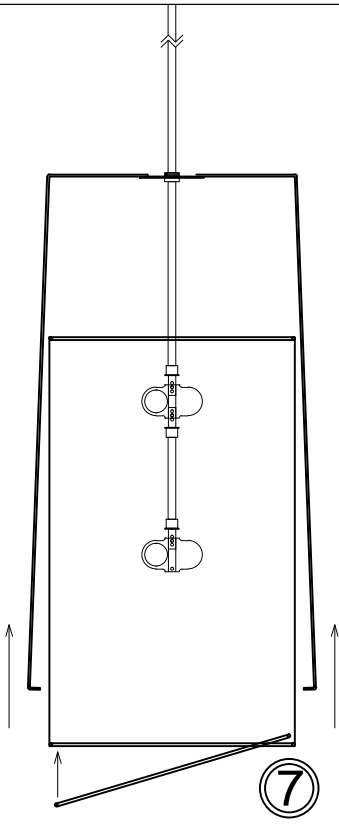

TRA-124P

①

②

③

④

⑤

⑥

⑦

Bulbs/ Ampoules:
4x Max 60W
E26 Base
(Not Included/
Non Inclus)