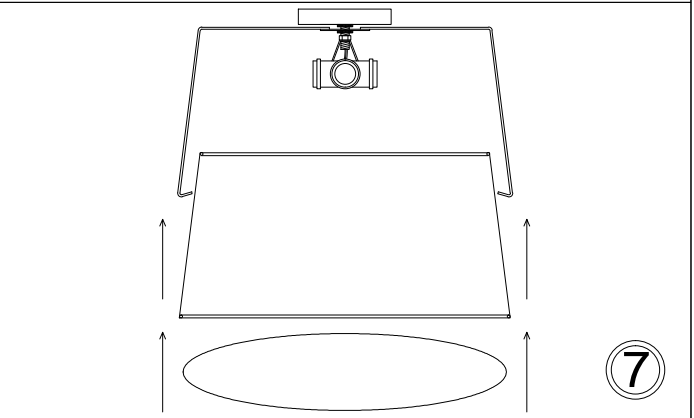

# TRA-3FH

1

3

7

Bulbs/ Ampoules:  
3x Max 40W E26 Base  
(Not Included/ Non Inclus)