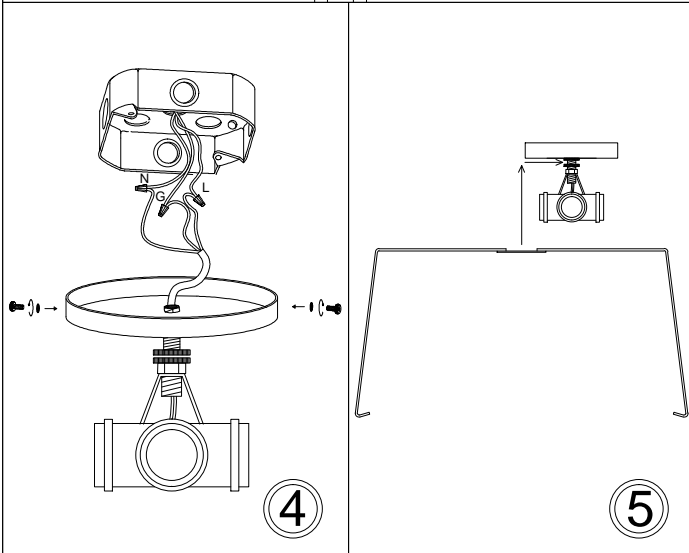

# TRA-3FH

1

3

7

Bulbs/ Ampoules:  
3x Max 40W E26 Base  
(Not Included/ Non Inclus)