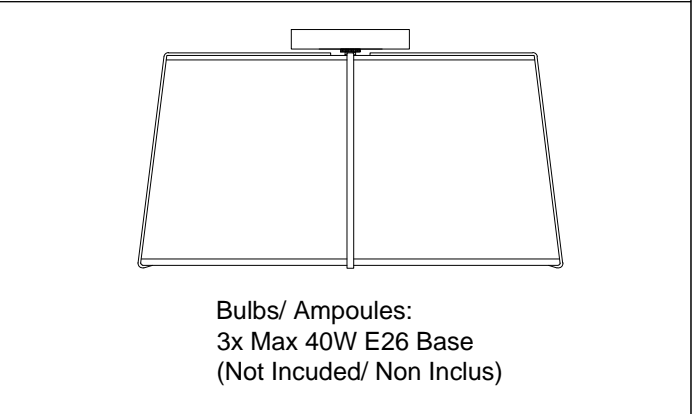

# TRA-3FH

1

3

7

Bulbs/ Ampoules:  
3x Max 40W E26 Base  
(Not Included/ Non Inclus)