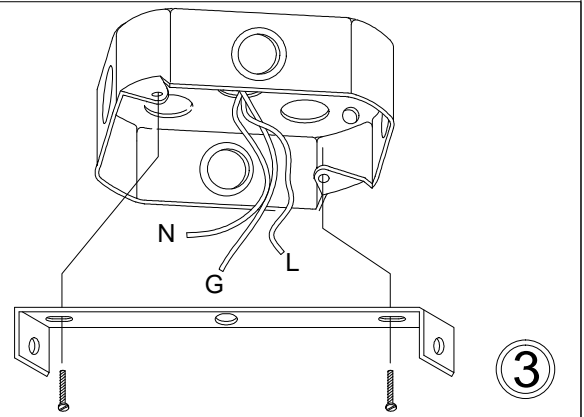

# TRA-3FH

1

3

7

Bulbs/ Ampoules:  
3x Max 40W E26 Base  
(Not Included/ Non Inclus)