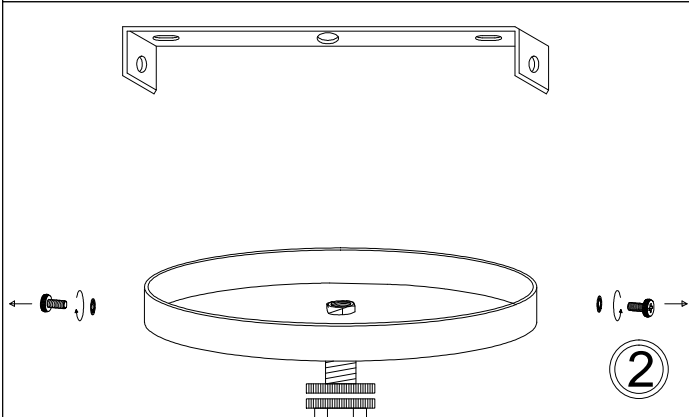

# TRA-3FH

1

3

7

Bulbs/ Ampoules:  
3x Max 40W E26 Base  
(Not Included/ Non Inclus)