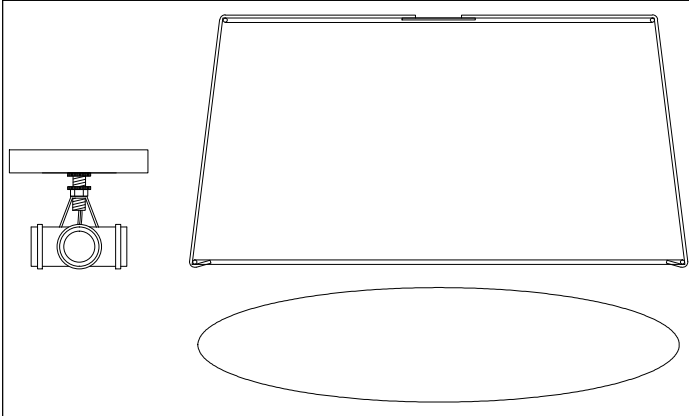

# TRA-3FH

1

3

7

Bulbs/ Ampoules:  
3x Max 40W E26 Base  
(Not Included/ Non Inclus)