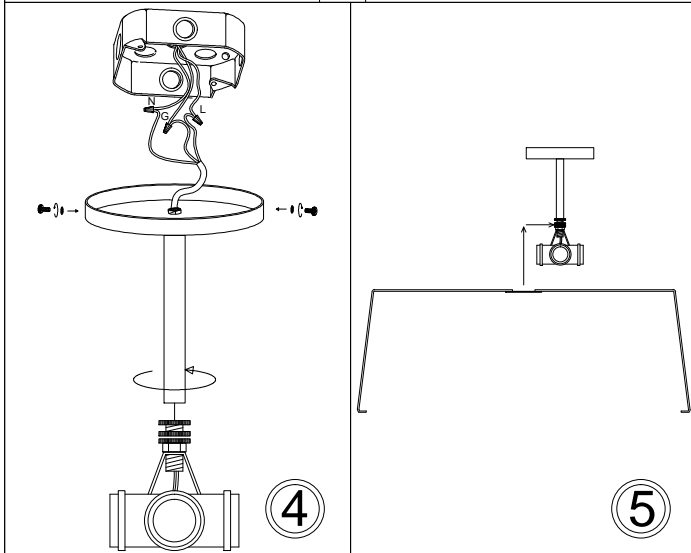

TRA-224FH

①

②

③

④

⑤

⑦

⑥

Bulbs/ Ampoules:
4x Max 100W E26 Base
(Not Included/ Non Inclus)