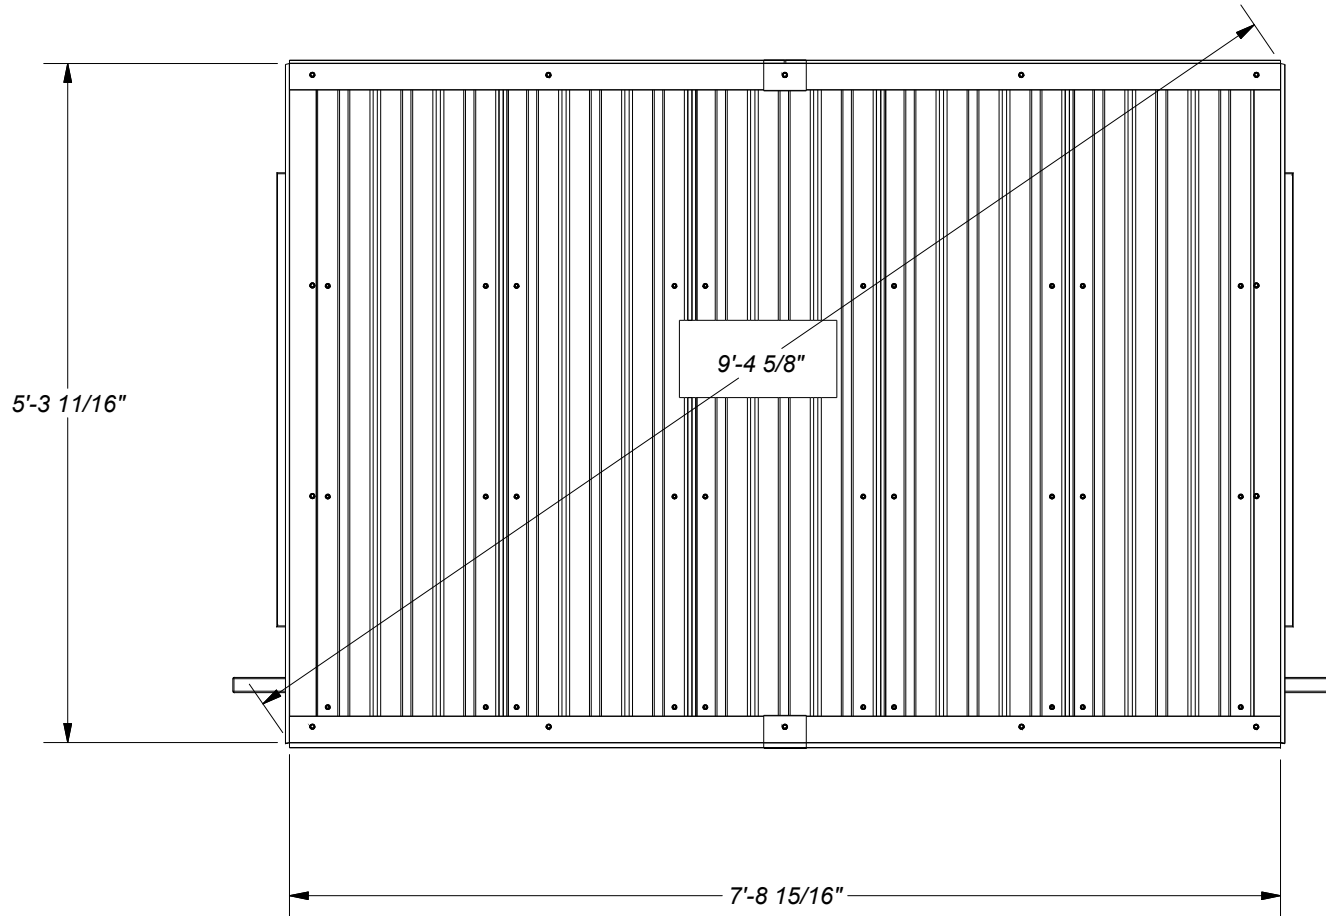

DRAWN BY	cbanke	DESCRIPTION	2104617 SAXONY GRILL GAZEBO
DATE	8/24/2020	PART NUMBER	2104617 GRILL GAZEBO FOOTPRINT
		REV	

DRAWN BY	cbanke	DESCRIPTION	2104617 SAXONY GRILL GAZEBO
DATE	8/24/2020	PART NUMBER	2104617 GRILL GAZEBO FOOTPRINT
		REV	