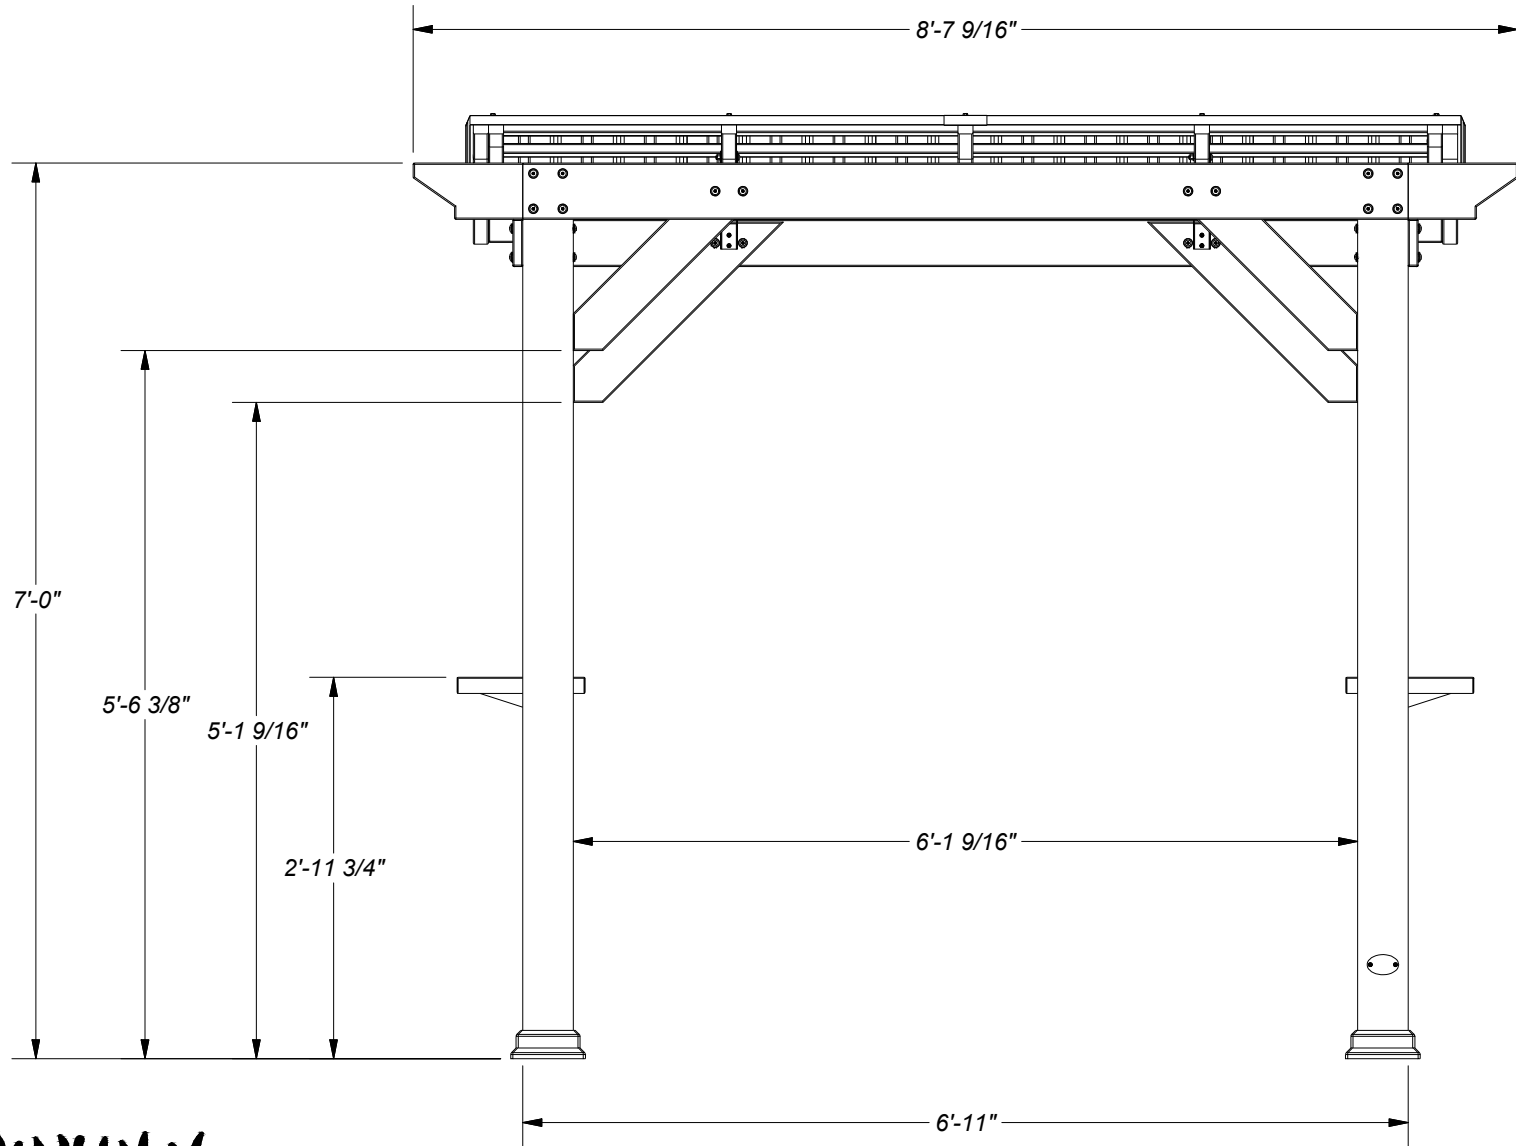

DRAWN BY	cbanke	DESCRIPTION	2104617 SAXONY GRILL GAZEBO
DATE	8/24/2020	PART NUMBER	2104617 GRILL GAZEBO FOOTPRINT
		REV	

DRAWN BY	cbanke	DESCRIPTION	2104617 SAXONY GRILL GAZEBO
DATE	8/24/2020	PART NUMBER	2104617 GRILL GAZEBO FOOTPRINT
		REV	