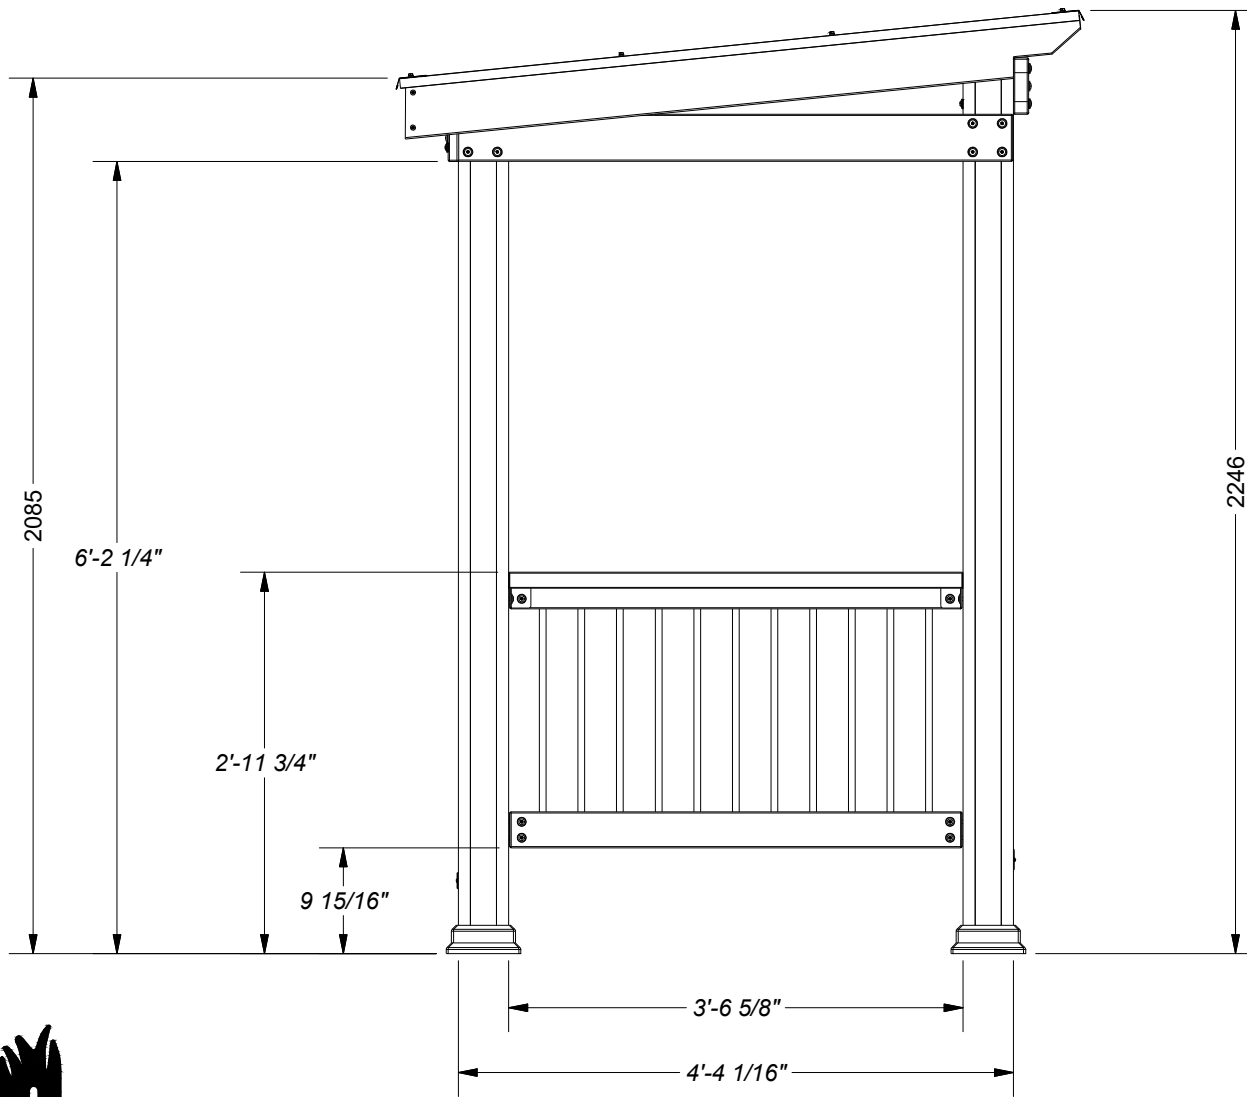

DRAWN BY	cbanke	DESCRIPTION	2104617 SAXONY GRILL GAZEBO
DATE	8/24/2020	PART NUMBER	2104617 GRILL GAZEBO FOOTPRINT
		REV	

DRAWN BY	cbanke	DESCRIPTION	2104617 SAXONY GRILL GAZEBO
DATE	8/24/2020	PART NUMBER	2104617 GRILL GAZEBO FOOTPRINT
		REV	