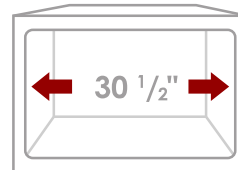

16 GAUGE
STAINLESS STEEL

PRODUCT DIMENSIONS

Overall Dimensions	30" x 18" x 9"
Internal Dimensions	28" x 16" x 9"
Left Basin	-
Right Basin	-
Drain Opening Size	3 1/2"

LUXURY BASKET STRAINER

CABINET SIZE

MINIMUM
INTERNAL SIZE