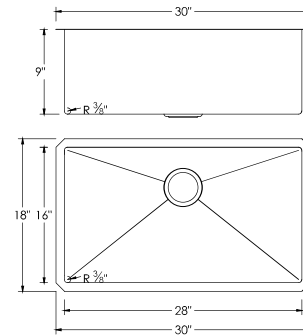

AGATE

S-711XN

GRAPHITE BLACK
SINGLE BOWL KITCHEN SINK

DIMENSIONS

30" x 18" x 9"

INCLUDED ACCESSORIES

G-311
GRID

ST-03
STRAINER

SURFACE FINISH

GRAPHITE BLACK

DRAIN HOLE SIZE

CORNER PROFILE

RADIUS 10mm

INSULATION

COATED + RUBBER PADS

BOWL DEPTH

16 GAUGE
STAINLESS STEEL

PRODUCT DIMENSIONS

Overall Dimensions	30" x 18" x 9"
Internal Dimensions	28" x 16" x 9"
Left Basin	-
Right Basin	-
Drain Opening Size	3 1/2"

LUXURY BASKET STRAINER

CABINET SIZE

MINIMUM
INTERNAL SIZE