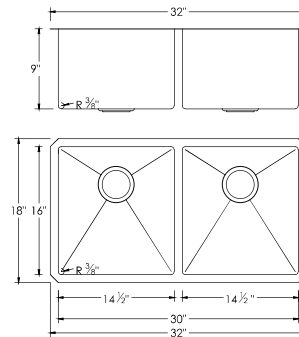

OPAL

S-701XN

GRAPHITE BLACK
DOUBLE BOWL KITCHEN SINK

DIMENSIONS

32" x 18" x 9"

INCLUDED ACCESSORIES

G-301
GRIDS

ST-03
STRAINERS

SURFACE FINISH

GRAPHITE
BLACK

DRAIN HOLE SIZE

CORNER PROFILE

RADIUS 10mm

INSULATION

COATED +
RUBBER PADS

BOWL DEPTH

16 GAUGE
STAINLESS STEEL

PRODUCT DIMENSIONS

Overall Dimensions	32" x 18" x 9"
Internal Dimensions	30" x 16" x 9"
Left Basin	14 1/2" x 16" x 9"
Right Basin	14 1/2" x 16" x 9"
Drain Opening Size	3 1/2"

LUXURY BASKET STRAINERS