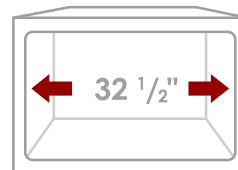

16 GAUGE
STAINLESS STEEL

PRODUCT DIMENSIONS

Overall Dimensions	32" x 18" x 9"
Internal Dimensions	30" x 16" x 9"
Left Basin	14 1/2" x 16" x 9"
Right Basin	14 1/2" x 16" x 9"
Drain Opening Size	3 1/2"

LUXURY BASKET STRAINERS

CABINET SIZE

MINIMUM
INTERNAL SIZE

GARBAGE DISPOSAL

Stylish® sinks have on standard 3 1/2" drain opening that can fit any garbage disposal unit. The sink structure is well designed to withstand any heavy garbage disposal unit.