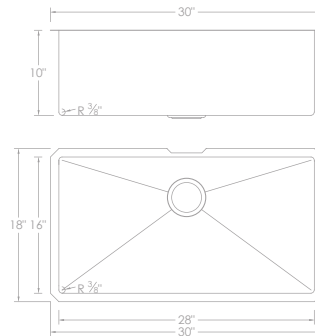

ZAFIRO S-311XG

STAINLESS STEEL
HANDMADE SINGLE BOWL KITCHEN SINK

DIMENSIONS

30" x 18" x 10"

INCLUDED ACCESSORIES

G-311
GRID

ST-03
STRAINER

A-02
COLANDER

BRUSHED
STAINLESS
STEEL

DRAIN HOLE SIZE

CORNER PROFILE

RADIUS 10mm

INSULATION

COATED +
RUBBER PADS

BOWL DEPTH

INSTALLATION OPTIONS

PRODUCT DIMENSIONS

Overall Dimensions	30" x 18" x 10"
Internal Dimensions	28" x 16" x 10"
Left Basin	-
Right Basin	-
Drain Opening Size	3 1/2"

LUXURY BASKET STRAINER

CABINET SIZE

MINIMUM
INTERNAL SIZE

GARBAGE DISPOSAL