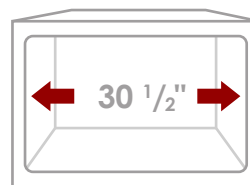

PRODUCT DIMENSIONS

Overall Dimensions	30" x 18" x 10"
Internal Dimensions	28" x 16" x 10"
Left Basin	-
Right Basin	-
Drain Opening Size	3 1/2"

LUXURY BASKET STRAINER

CABINET SIZE

MINIMUM
INTERNAL SIZE

GARBAGE DISPOSAL