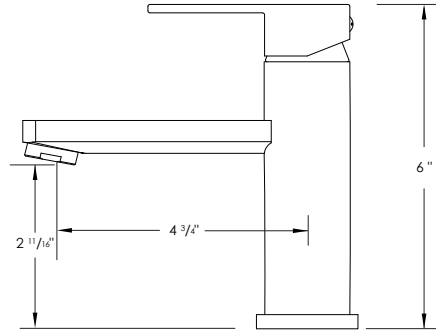

ALIX
B-103

SINGLE HANDLE BASIN BATHROOM FAUCET

DIMENSIONS

RECOMMENDED ACCESSORIES

D-700B D-700C D-701N
POP-UP DRAINS WITH OVERFLOW

HANDLE TYPE

LEVER

NUMBER OF HANDLE

1

CARTRIDGE MODEL

PREMIUM CERAMIC VALVE

SIZE: 35mm
STYLE: LEVER

CONTROL WATER TEMPERATURE

HOT AND COLD

FAUCET FINISH

BRUSHED NICKEL (B)

POLISHED CHROME (C)

MATTE BLACK (N)

PRODUCT DIMENSIONS

Faucet Height (in)	6"
Spout Height (in)	2 11/16"
Spout Reach (in)	4 3/4"

CONFIGURATION

1-HOLE

3-HOLES

INSTALLATION

DESIGNED FOR EASY INSTALLATION.
INSTALLATION INSTRUCTION INCLUDED IN THE BOX

MATERIAL

LEAD FREE SOLID BRASS

CUT OUT HOLE

DECK PLATE

NO INCLUDED.
REQUIRED FOR 3 HOLES INSTALLATION

WATER FLOW

2.2