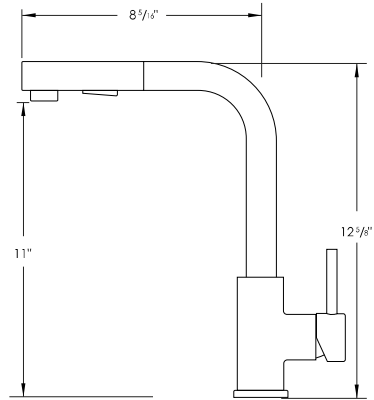

VENEZIA

K-130

PULL DOWN WITH DUAL FUNCTION
KITCHEN FAUCET

DIMENSIONS

RECOMMENDED ACCESSORIES

HANDLE TYPE

LEVER

NUMBER OF HANDLE

1

CARTRIDGE MODEL

Kerox®

SIZE: 35mm
STYLE: LEVER

SPRAY SETTINGS

SPRAY WATER FLOW / AERATED STREAM

FAUCET FINISH

BRUSHED (S)

MATTE BLACK (N)

PRODUCT DIMENSIONS

Faucet Height (in)	12 5/8"
Spout Height (in)	11"
Spout Reach (in)	8 5/16"

CONFIGURATION

1-HOLE

3-HOLES

SPOUT SWIVEL (DEGREES)

360°

MATERIAL

SUS 304

STAINLESS STEEL

CUT OUT HOLE

1 3/8"

DECK PLATE

NO INCLUDED.
REQUIRED FOR 3 HOLES INSTALLATION

WATER FLOW