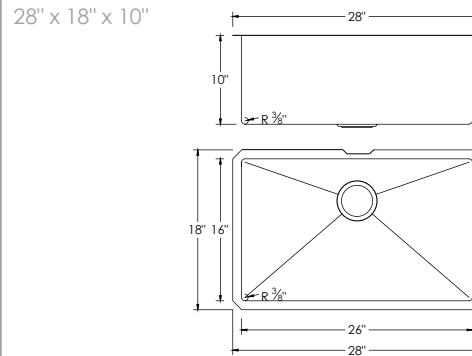

EMERALD S-306XG

STAINLESS STEEL
HANDMADE SINGLE BOWL KITCHEN SINK

DIMENSIONS

INCLUDED ACCESSORIES

G-306
GRID

ST-03
STRAINER

A-02
COLANDER

A-900DG
DRYING RACK

DRAIN HOLE SIZE

CORNER PROFILE

RADIUS 10mm

INSULATION

COATED +
RUBBER PADS

BOWL DEPTH

INSTALLATION OPTIONS

UNDERMOUNT

PRODUCT DIMENSIONS

Overall Dimensions	28" x 18" x 10"
Internal Dimensions	26" x 16" x 10"
Left Basin	-
Right Basin	-
Drain Opening Size	3 1/2"

LUXURY BASKET STRAINER

CABINET SIZE

MINIMUM
INTERNAL SIZE

GARBAGE DISPOSAL