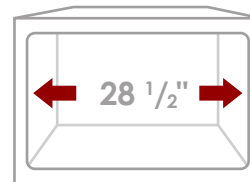

PRODUCT DIMENSIONS

Overall Dimensions	28" x 18" x 10"
Internal Dimensions	26" x 16" x 10"
Left Basin	-
Right Basin	-
Drain Opening Size	3 1/2"

LUXURY BASKET STRAINER

CABINET SIZE

MINIMUM
INTERNAL SIZE

GARBAGE DISPOSAL