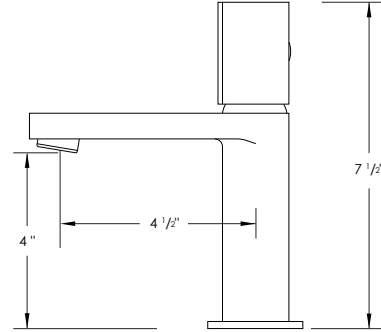

RIELA B-104

SINGLE HANDLE VESSEL BATHROOM FAUCET

DIMENSIONS

RECOMMENDED ACCESSORIES

D-700C D-701N D-700G
POP-UP DRAINS WITH OVERFLOW

HANDLE TYPE

LEVER

NUMBER OF HANDLE

1

CARTRIDGE MODEL

PREMIUM CERAMIC VALVE

SIZE: 35mm
STYLE: LEVER

CONTROL WATER TEMPERATURE

HOT AND COLD

FAUCET FINISH

POLISHED CHROME (C) MATTE BLACK W/ CHROME (NC) MATTE BLACK W/ GOLD (NG)

PRODUCT DIMENSIONS

Faucet Height (in)	7 1/2"
Spout Height (in)	4"
Spout Reach (in)	4 1/2"

CONFIGURATION

1-HOLE

3-HOLES

INSTALLATION

DESIGNED FOR EASY INSTALLATION.
INSTALLATION INSTRUCTION INCLUDED IN THE BOX

MODÈLE DE CARTOUCHE

**VALVE EN CÉRAMIQUE
PREMIUM**

TAILLE: 35mm
STYLE: LEVIER

CONTROLE DE TEMPERATURE DE L'EAU

FROID ET CHAUD

FINITION DU ROBINET

CHROME
POLI (C)

NOIR MAT
AVEC CHROME (NC)