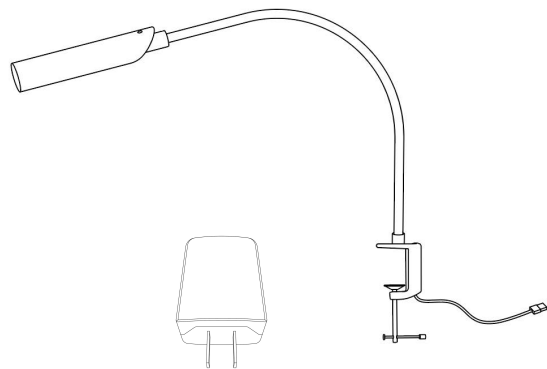

RELIABLE. RIGHT THERE WITH YOU.

At Reliable, we do what we love, and take pride in doing it right. You want what's best for the people, places and things that matter in your life - to live brighter and work smarter. So do we. From the start, we approach every product with a craftsman's attention to detail and passion for making it right. Quality, functionality, design and customer service play an equally important part in delivering what's right for you.

The UberLight Flex 3100TL LED task light is no exception. Using energy efficient LEDs, 9 optional settings for light color and intensity, and a flexible arm that can maneuver into virtually any shape, the 3100TL is both friendly for the environment, and practical to use.

For your safety and to fully enjoy the advantages of this product, please take a minute to read the important safety instructions below. Keep this manual handy and review the product warranty for your reference.

WHAT'S IN THE BOX

1. Uberlight Flex 3100TL with clamp
2. USB cable
3. USB wall plug