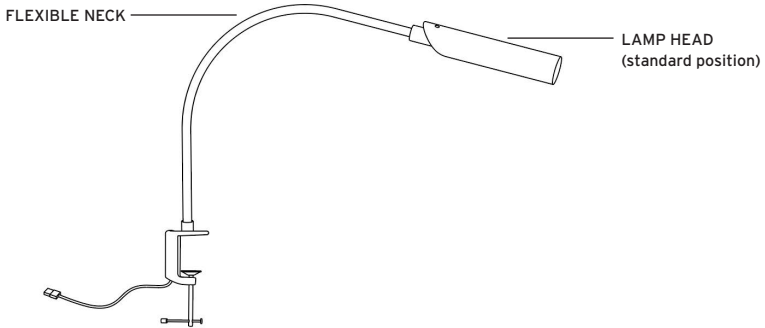

## IMPORTANT

To set the light at different positions - bend any part of the "FLEXIBLE NECK" to move it. Never apply force to the "LAMP HEAD" to redirect the light. The "LAMP HEAD" can be gently adjusted downward from the "standard position" by 90 degrees and side-to-side by 270 degrees.