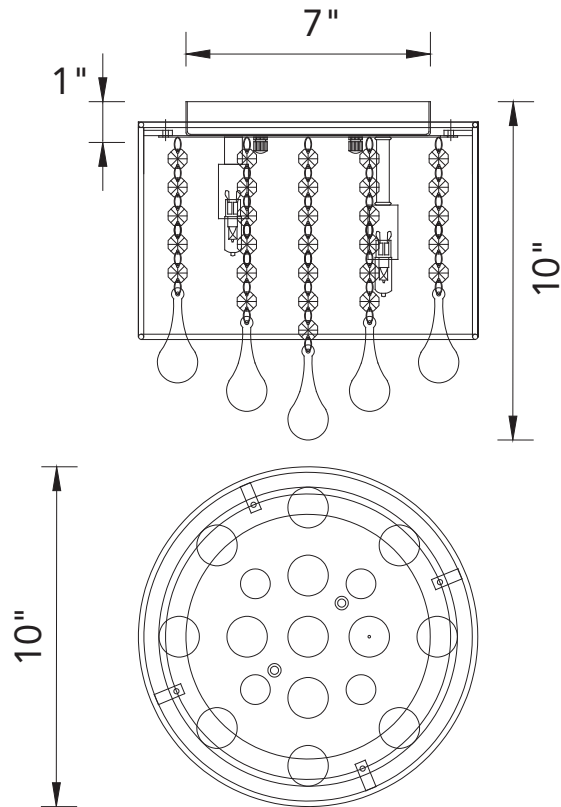

PROJECT: _____
 FIXTURE TYPE: _____
 LOCATION: _____
 CONTACT/PHONE: _____

Item	5006C10C-R (S)
Collection	WATER DROP
Category	Flush Mount
Finish	Chrome
Glass	-----
Crystal	Clear
Acrylic	-----

Shade Color	Silver
Min Assembled Height	10"
Max Assembled Height	10"
Width	10"
Length	-----
Extension Wall Mounts	-----
Input	120V AC,60HZ,AC

Lumens	-----
Light Source	G9
Bulb Info.	4 x 40W
Included	-----
Dimmable	Yes
Colour Temp	-----
Weight	4.4 Lbs

CWI Lighting
 2775 Broadway
 Buffalo, NY 14227
 USA

CWI Lighting
 140 Steelcase Rd. W.
 Markham ON. L3R 3J9
 Canada