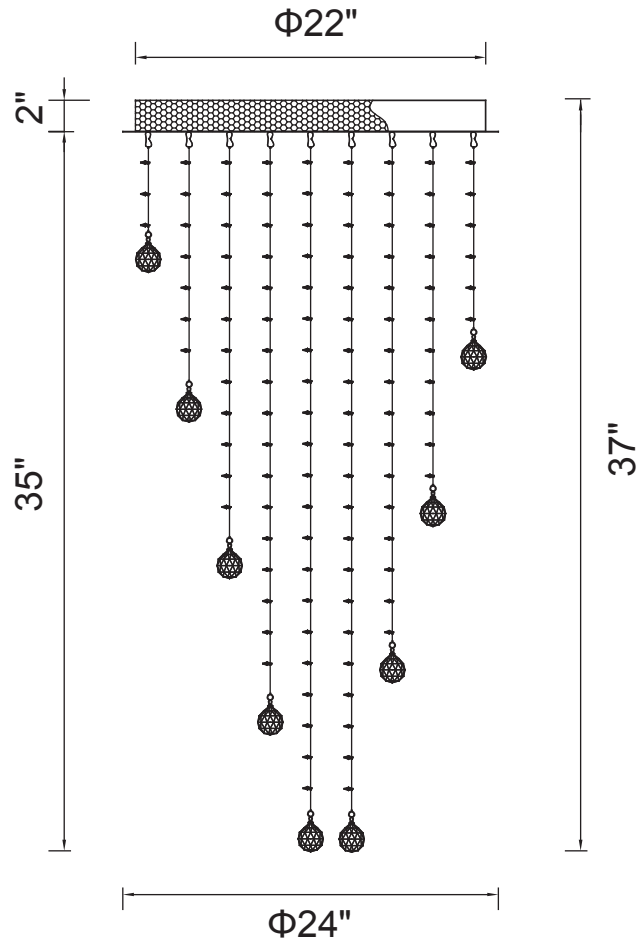

PROJECT: _____

FIXTURE TYPE: _____

LOCATION: _____

CONTACT/PHONE: _____

Item	6601C24C(H:35)
Collection	RAIN DROP
Category	Chandelier
Finish	Chrome
Glass	-----
Crystal	Clear
Acrylic	-----

Shade Color	-----
Min Assembled Height	37"
Max Assembled Height	37"
Width	24"
Length	-----
Extension Wall Mounts	-----
Input	120V AC,60HZ,AC

Lumens	-----
Light Source	GU10
Bulb Info.	9x35W
Included	-----
Dimmable	Yes
Colour Temp	-----
Weight	26.46 Lbs