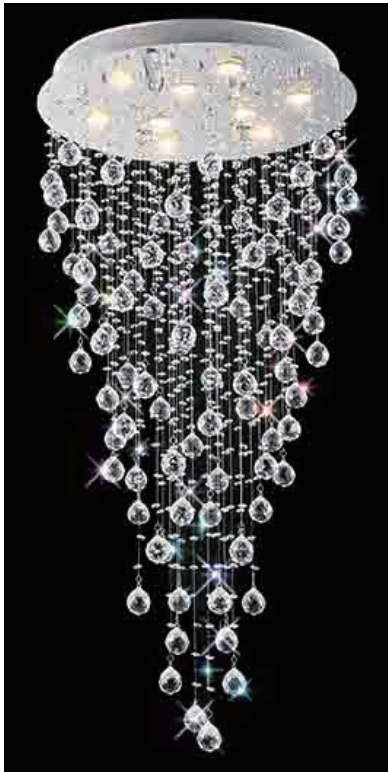

PROJECT: _____

FIXTURE TYPE: _____

LOCATION: _____

CONTACT/PHONE: _____

Item	6601C24C(H:35)
Collection	RAIN DROP
Category	Chandelier
Finish	Chrome
Glass	-----
Crystal	Clear
Acrylic	-----

Shade Color	-----
Min Assembled Height	37"
Max Assembled Height	37"
Width	24"
Length	-----
Extension Wall Mounts	-----
Input	120V AC,60HZ,AC

Lumens	-----
Light Source	GU10
Bulb Info.	9x35W
Included	-----
Dimmable	Yes
Colour Temp	-----
Weight	26.46 Lbs