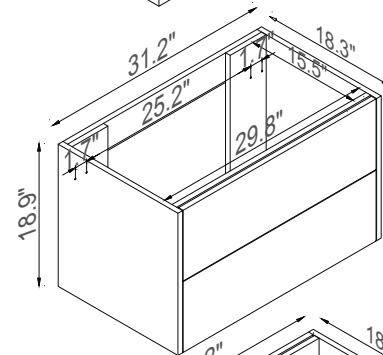

Streamline

Basin

Master Cabinet

K1500-098-32-55