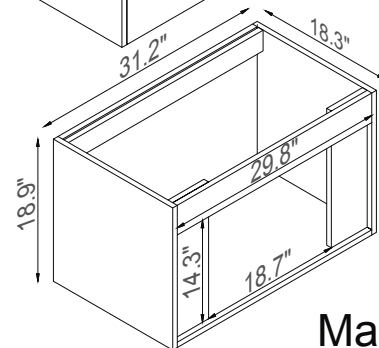

Streamline

Basin

Master Cabinet

K1500-098-32-55