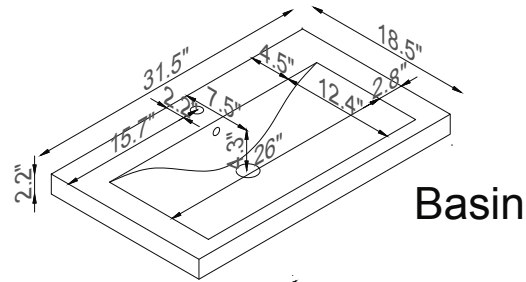

Streamline

Basin

Master Cabinet

K1500-098-32-55