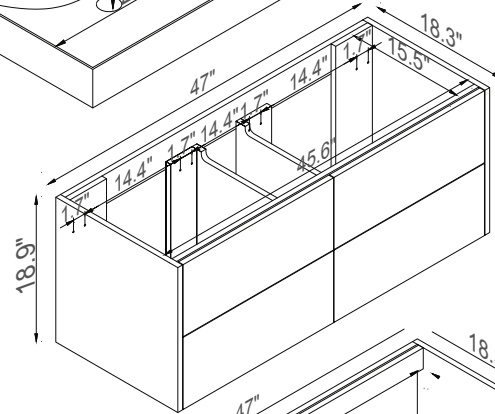

Streamline

Basin

Side Cab.

Master Cabinet

K1500-170-48-51MR1S