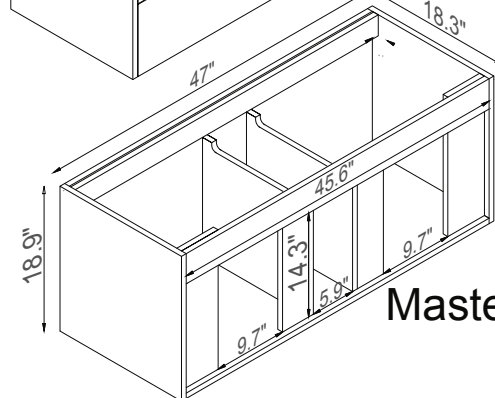

Streamline

Basin

Side Cab.

Master Cabinet

K1500-170-48-51MR1S