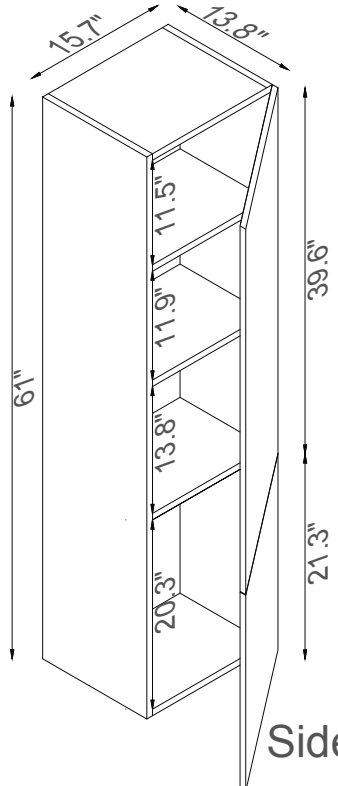

Streamline

Basin

Side Cab.

Master Cabinet

K1500-170-48-51MR1S