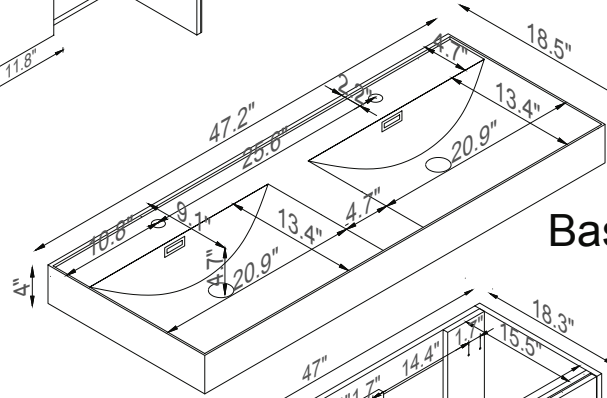

Streamline

Basin

Side Cab.

Master Cabinet

K1500-170-48-51MR1S