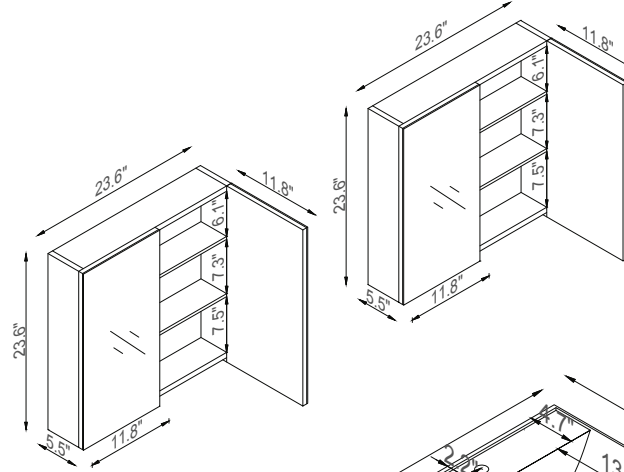

Streamline

Basin

Side Cab.

Master Cabinet

K1500-170-48-51MR1S