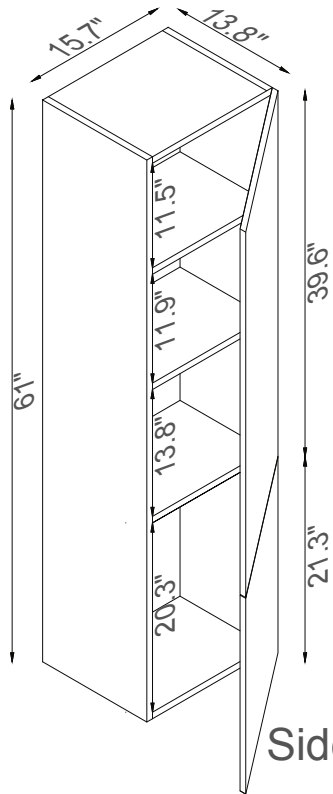

Streamline

Side Cab.

Master Cabinet

K1803-098-48-551S