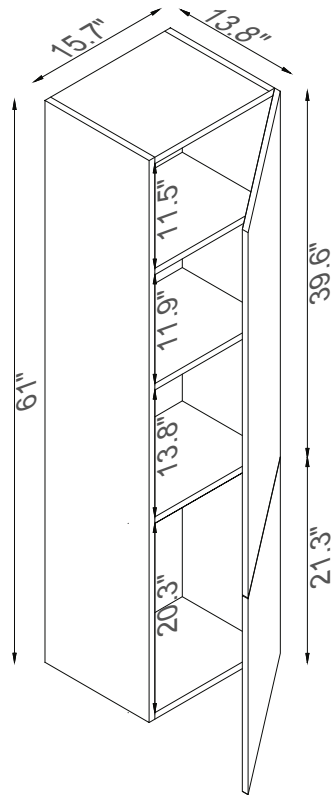

Streamline

Basin

Master Cabinet

K1803-098-24-51MR2S