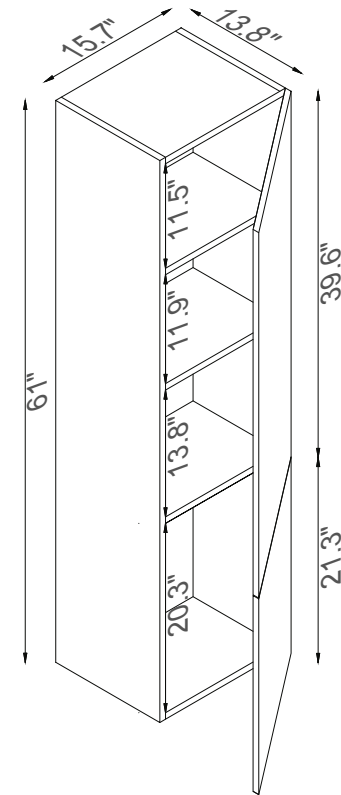

Streamline

Basin

Master Cabinet

K1803-098-24-51MR2S