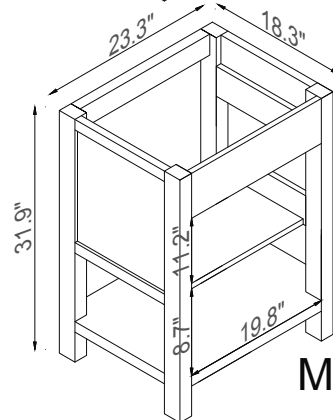

Streamline

Basin

Master Cabinet

K1803-098-24-51MR2S