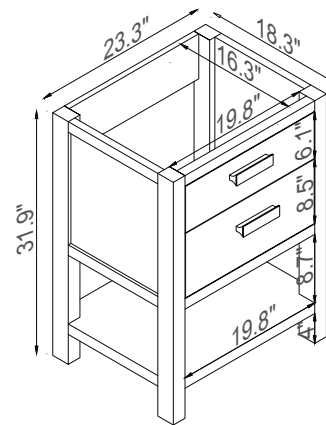

Streamline

Basin

Master Cabinet

K1803-098-24-51MR2S