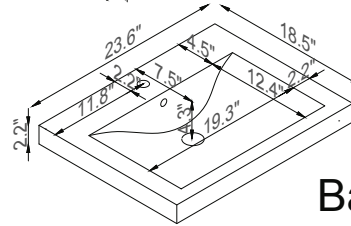

Streamline

Basin

Master Cabinet

K1803-098-24-51MR2S