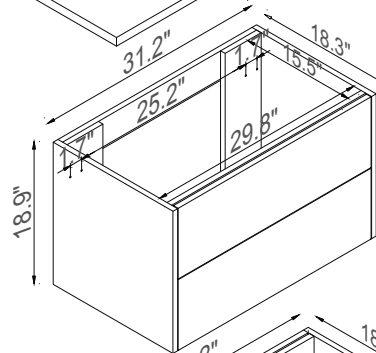

Streamline

Side Cab.

Basin

Master Cabinet

K1500-161-32-55MR1S