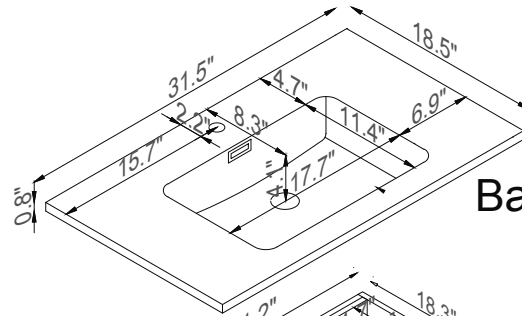

Streamline

Side Cab.

Basin

Master Cabinet

K1500-161-32-55MR1S