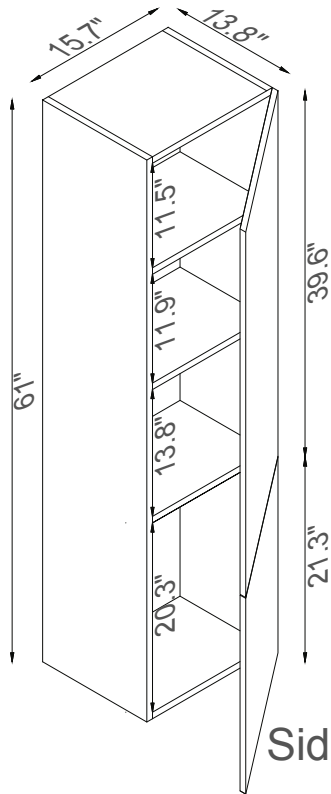

Streamline

Side Cab.

Basin

Master Cabinet

K1500-161-32-55MR1S