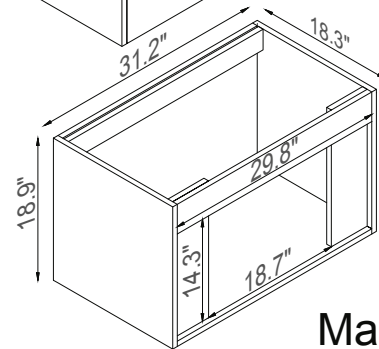

Streamline

Side Cab.

Basin

Master Cabinet

K1500-161-32-55MR1S