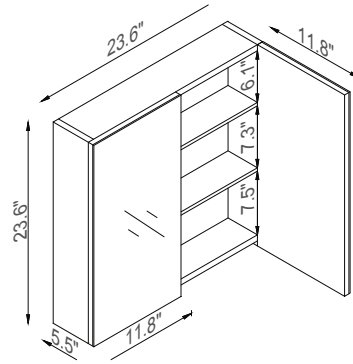

Streamline

Side Cab.

Basin

Master Cabinet

K1500-161-32-55MR1S