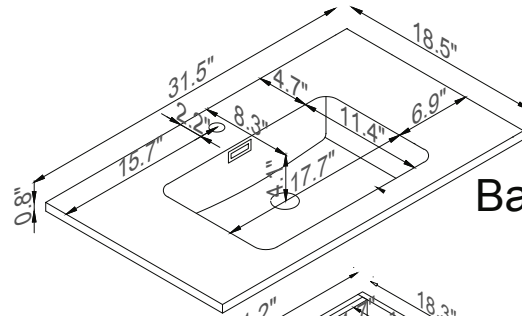

Streamline

Side Cab.

Basin

Master Cabinet

Side Cab.

K1500-161-32-55MR2S