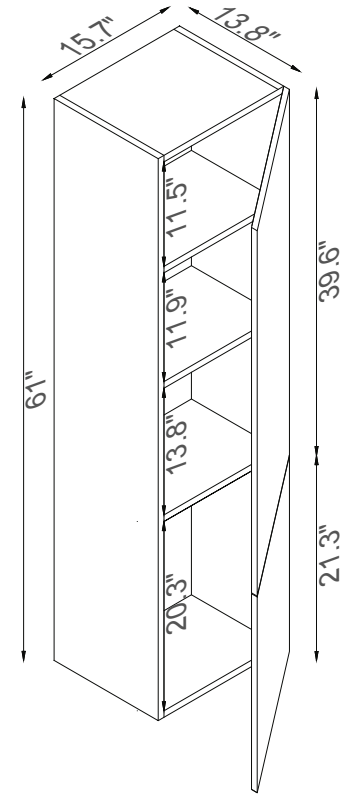

Streamline

Side Cab.

Basin

Master Cabinet

Side Cab.

K1500-161-32-55MR2S