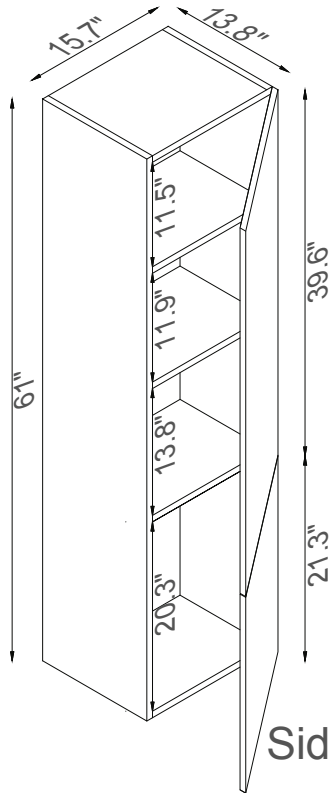

Streamline

Side Cab.

Basin

Master Cabinet

Side Cab.

K1500-161-32-55MR2S