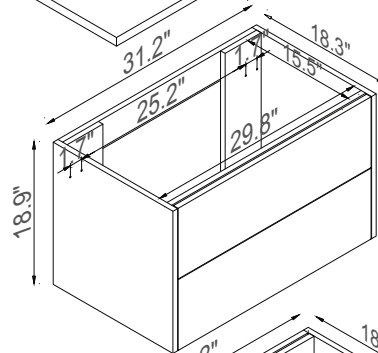

Streamline

Side Cab.

Basin

Master Cabinet

Side Cab.

K1500-161-32-55MR2S