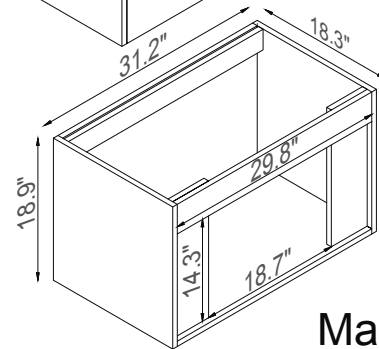

Streamline

Side Cab.

Basin

Master Cabinet

Side Cab.

K1500-161-32-55MR2S