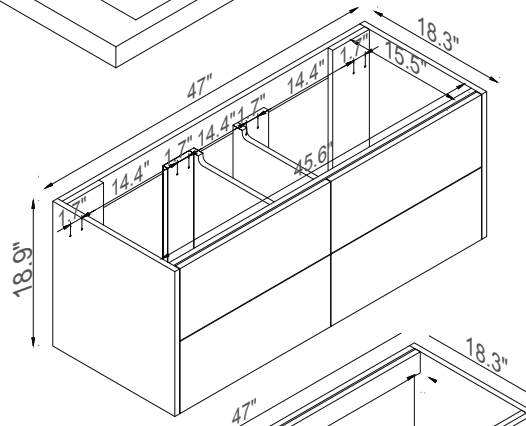

Streamline

Side Cab.

Basin

Master Cabinet

K1500-098-48-551S