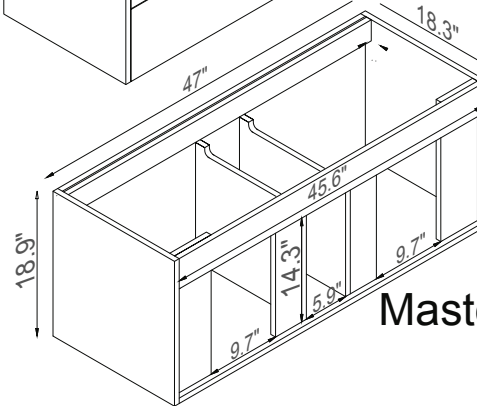

Streamline

Side Cab.

Basin

Master Cabinet

K1500-098-48-551S