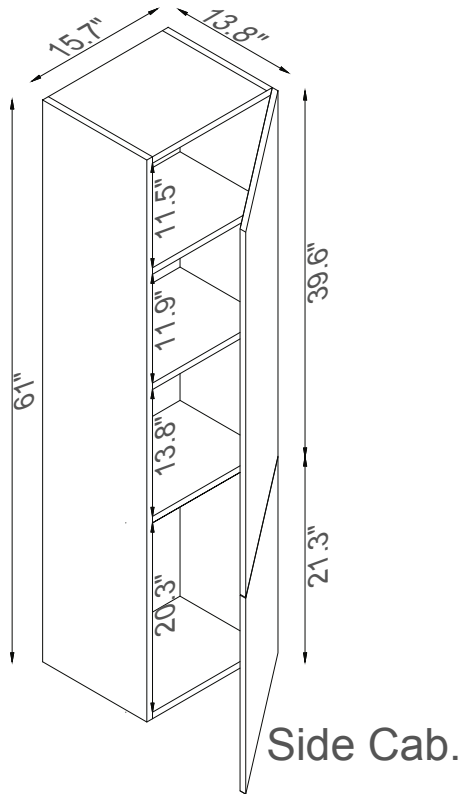

Streamline

Side Cab.

Basin

Master Cabinet

K1500-098-48-551S