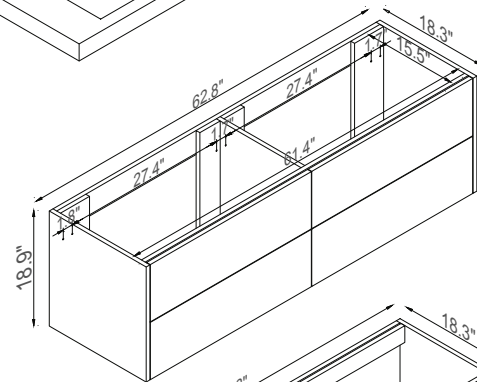

Streamline

Side Cab.

Basin

Master Cabinet

K1500-098-63-55MR1S