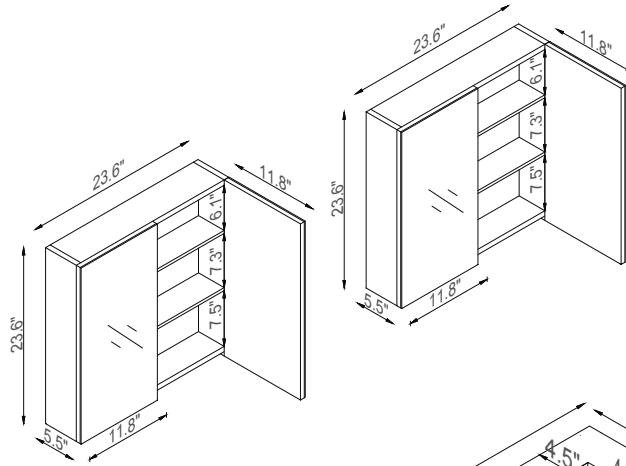

Streamline

Side Cab.

Basin

Master Cabinet

K1500-098-63-55MR1S