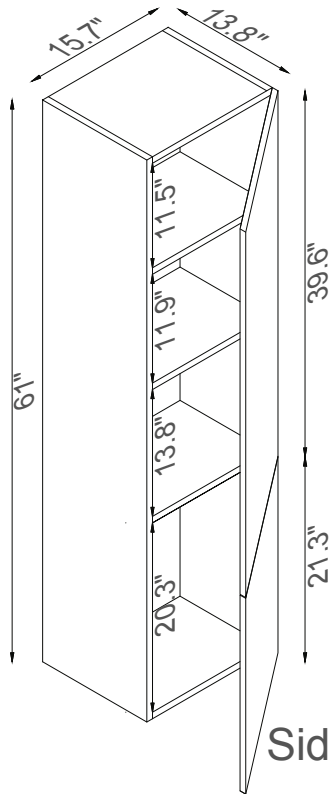

Streamline

Side Cab.

Basin

Master Cabinet

K1500-098-63-55MR1S