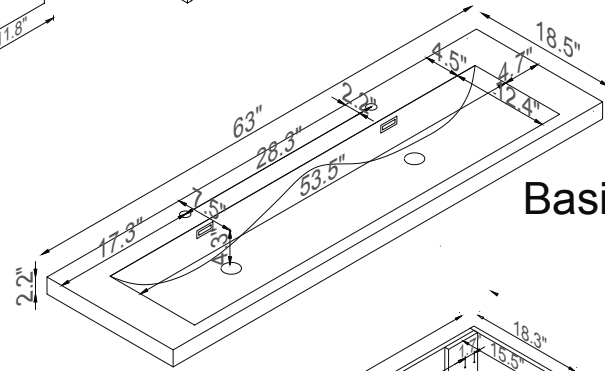

Streamline

Side Cab.

Basin

Master Cabinet

K1500-098-63-55MR1S