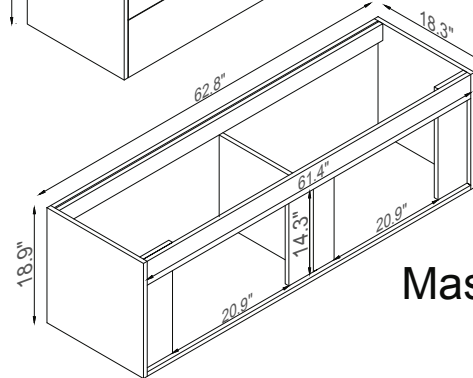

Streamline

Side Cab.

Basin

Master Cabinet

K1500-098-63-55MR1S