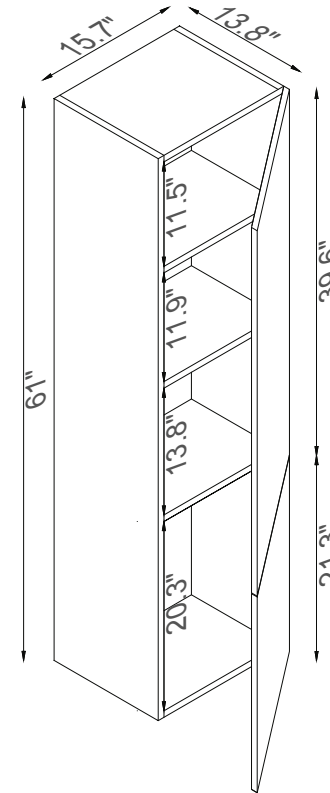

Streamline

Basin

Master Cabinet

Side Cab.

Side Cab.

K1820-170-24-51MR2S