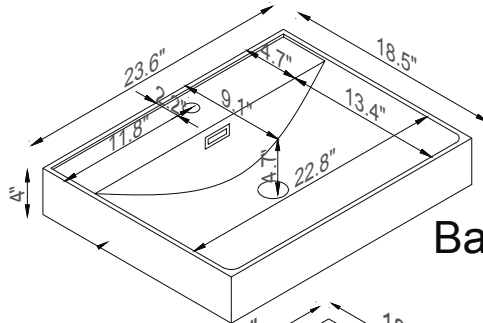

Streamline

Basin

Master Cabinet

Side Cab.

Side Cab.

K1820-170-24-51MR2S