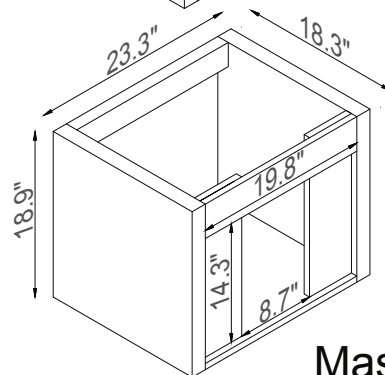

Streamline

Basin

Master Cabinet

Side Cab.

Side Cab.

K1820-170-24-51MR2S