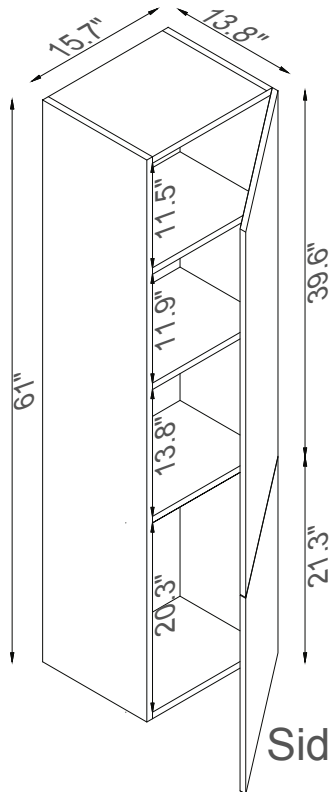

Streamline

Basin

Master Cabinet

Side Cab.

Side Cab.

K1820-170-24-51MR2S