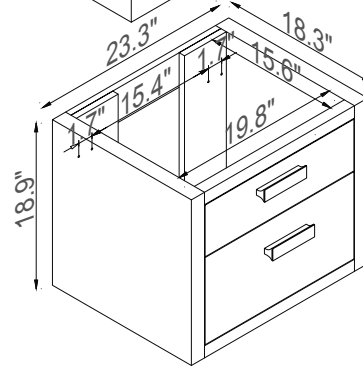

Streamline

Basin

Master Cabinet

Side Cab.

Side Cab.

K1820-170-24-51MR2S