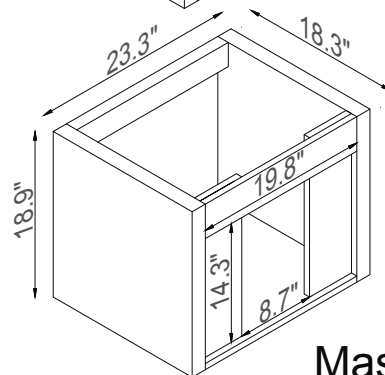

Basin

Master Cabinet

K1820-098-24-51MR